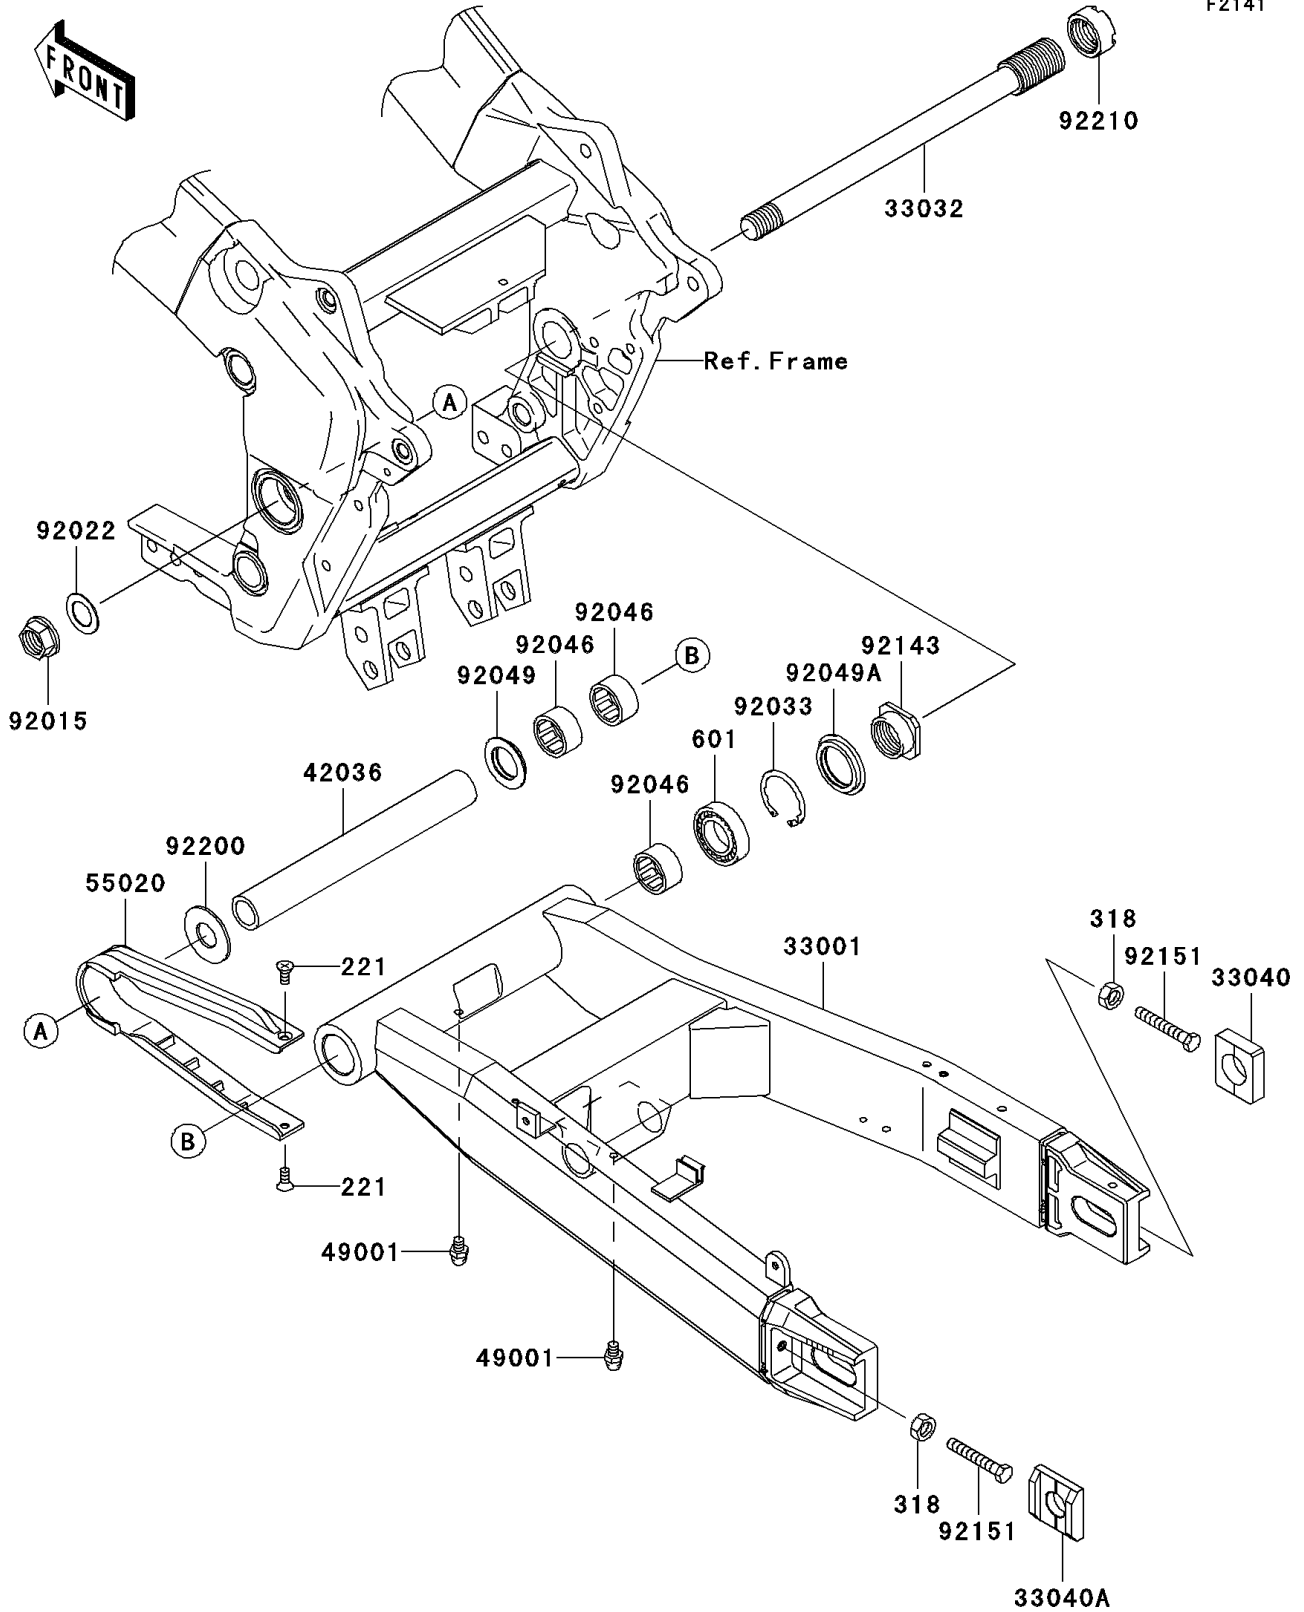

# 2004 ZZR1200 PARTS DIAGRAM

Swingarm

F2141

## 2004 ZZR1200 PARTS LIST

### Swingarm

ITEM NAME	PART NUMBER	QUANTITY
SCREW-CSK-CROS,5X8 (Ref # 221)	221C0508	2
NUT-HEX-SMALL,8MM (Ref # 318)	318G0800	2
BEARING-BALL,#6004 (Ref # 601)	601A6004	1
ARM-COMP-SWING,P.SILVER (Ref # 33001)	33001-1624-458	1
SHAFT-SWING ARM (Ref # 33032)	33032-1201	1
ADJUSTER-CHAIN (Ref # 33040)	33040-1109	1
ADJUSTER-CHAIN (Ref # 33040A)	33040-1191	1
SLEEVE,SWING ARM,L=231.8 (Ref # 42036)	42036-1372	1
NIPPLE-GREASE (Ref # 49001)	49001-0001	2
GUARD,CHAIN (Ref # 55020)	55020-1786	1
NUT,FLANGED,20MM (Ref # 92015)	92015-1724	1
WASHER,THRUST,20.5MM (Ref # 92022)	92022-1280	1
RING-SNAP,42MM (Ref # 92033)	92033-1041	1
BEARING-NEEDLE,BM2817 (Ref # 92046)	92046-1111	3
SEAL-OIL (Ref # 92049)	92049-1181	1
SEAL-OIL,MHA 35 42 5.7F (Ref # 92049A)	92049-1380	1
COLLAR,SWING ARM PIVOT,RH (Ref # 92143)	92143-1973	1
BOLT,8X55 (Ref # 92151)	92151-1578	2
WASHER,20.3X48X2.3 (Ref # 92200)	92200-1167	1
NUT,M28X1.0 (Ref # 92210)	92210-1347	1