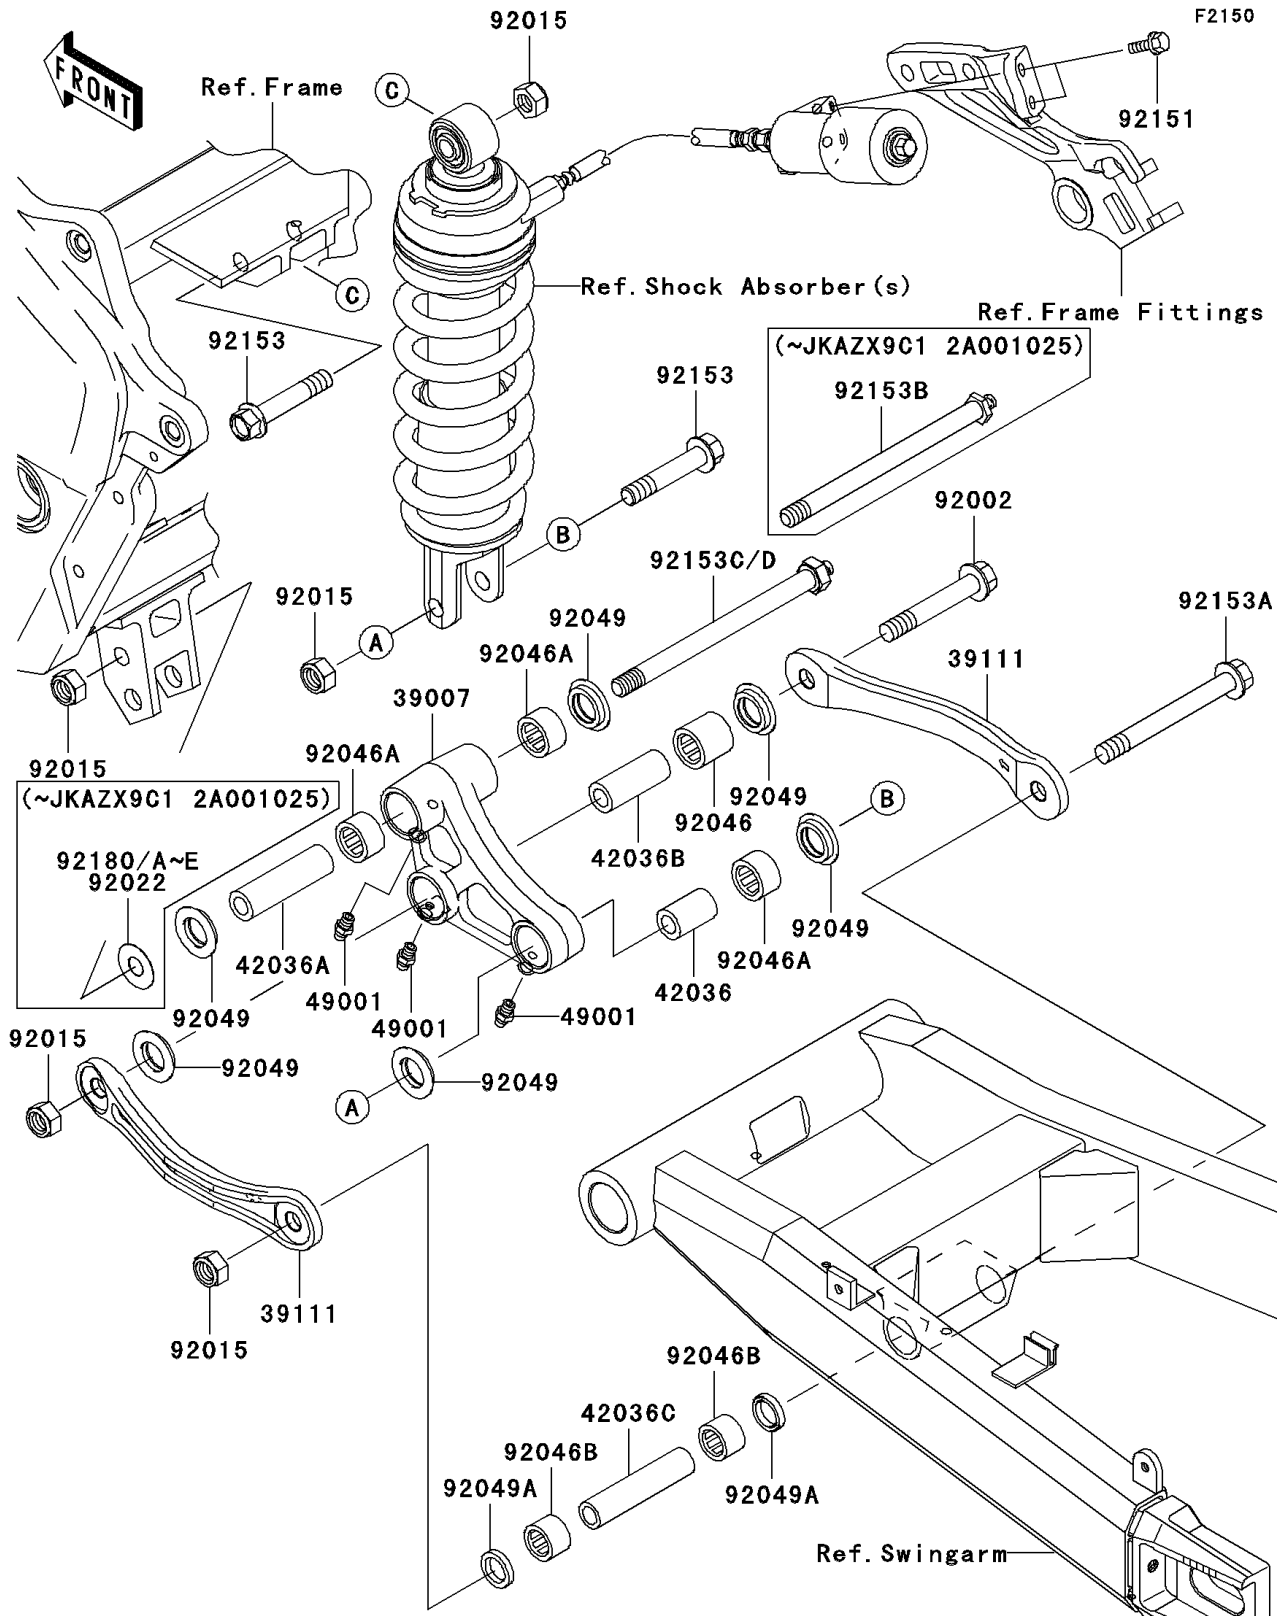

2004 ZZR1200 PARTS DIAGRAM

Rear Suspension

2004 ZZR1200 PARTS LIST

Rear Suspension

ITEM NAME	PART NUMBER	QUANTITY
ARM-SUSP,UNI TRAK (Ref # 39007)	39007-1303	1
ROD-TIE,SUSPENSION (Ref # 39111)	39111-1178	2
SLEEVE,12.1X20X32 (Ref # 42036)	42036-1077	1
SLEEVE,12.1X20X70 (Ref # 42036A)	42036-1079	1
SLEEVE,12.1X20X50 (Ref # 42036B)	42036-1111	1
SLEEVE,12.1X18X82 (Ref # 42036C)	42036-1231	1
NIPPLE-GREASE (Ref # 49001)	49001-0001	3
BOLT,SUSPENSION ARM,12MM (Ref # 92002)	92002-1785	1
NUT,LOCK,12MM,BLACK (Ref # 92015)	92015-1190	5
BEARING-NEEDLE,7E-HVS20X27X25 (Ref # 92046)	92046-1236	1
BEARING-NEEDLE,7E-HVS20X27X15 (Ref # 92046A)	92046-1237	3
BEARING-NEEDLE,7E-HVS18X24X16 (Ref # 92046B)	92046-1238	2
SEAL-OIL,ARM (Ref # 92049)	92049-1109	6
SEAL-OIL,MHA18244 (Ref # 92049A)	92049-1225	2
BOLT,6X18 (Ref # 92151)	92151-1311	2
BOLT,FLANGED,12X63 (Ref # 92153)	92153-1206	2
BOLT,FLANGED,12X110 (Ref # 92153A)	92153-1208	1
BOLT,SUSPENSION ARM (Ref # 92153C)	92153-1237	1