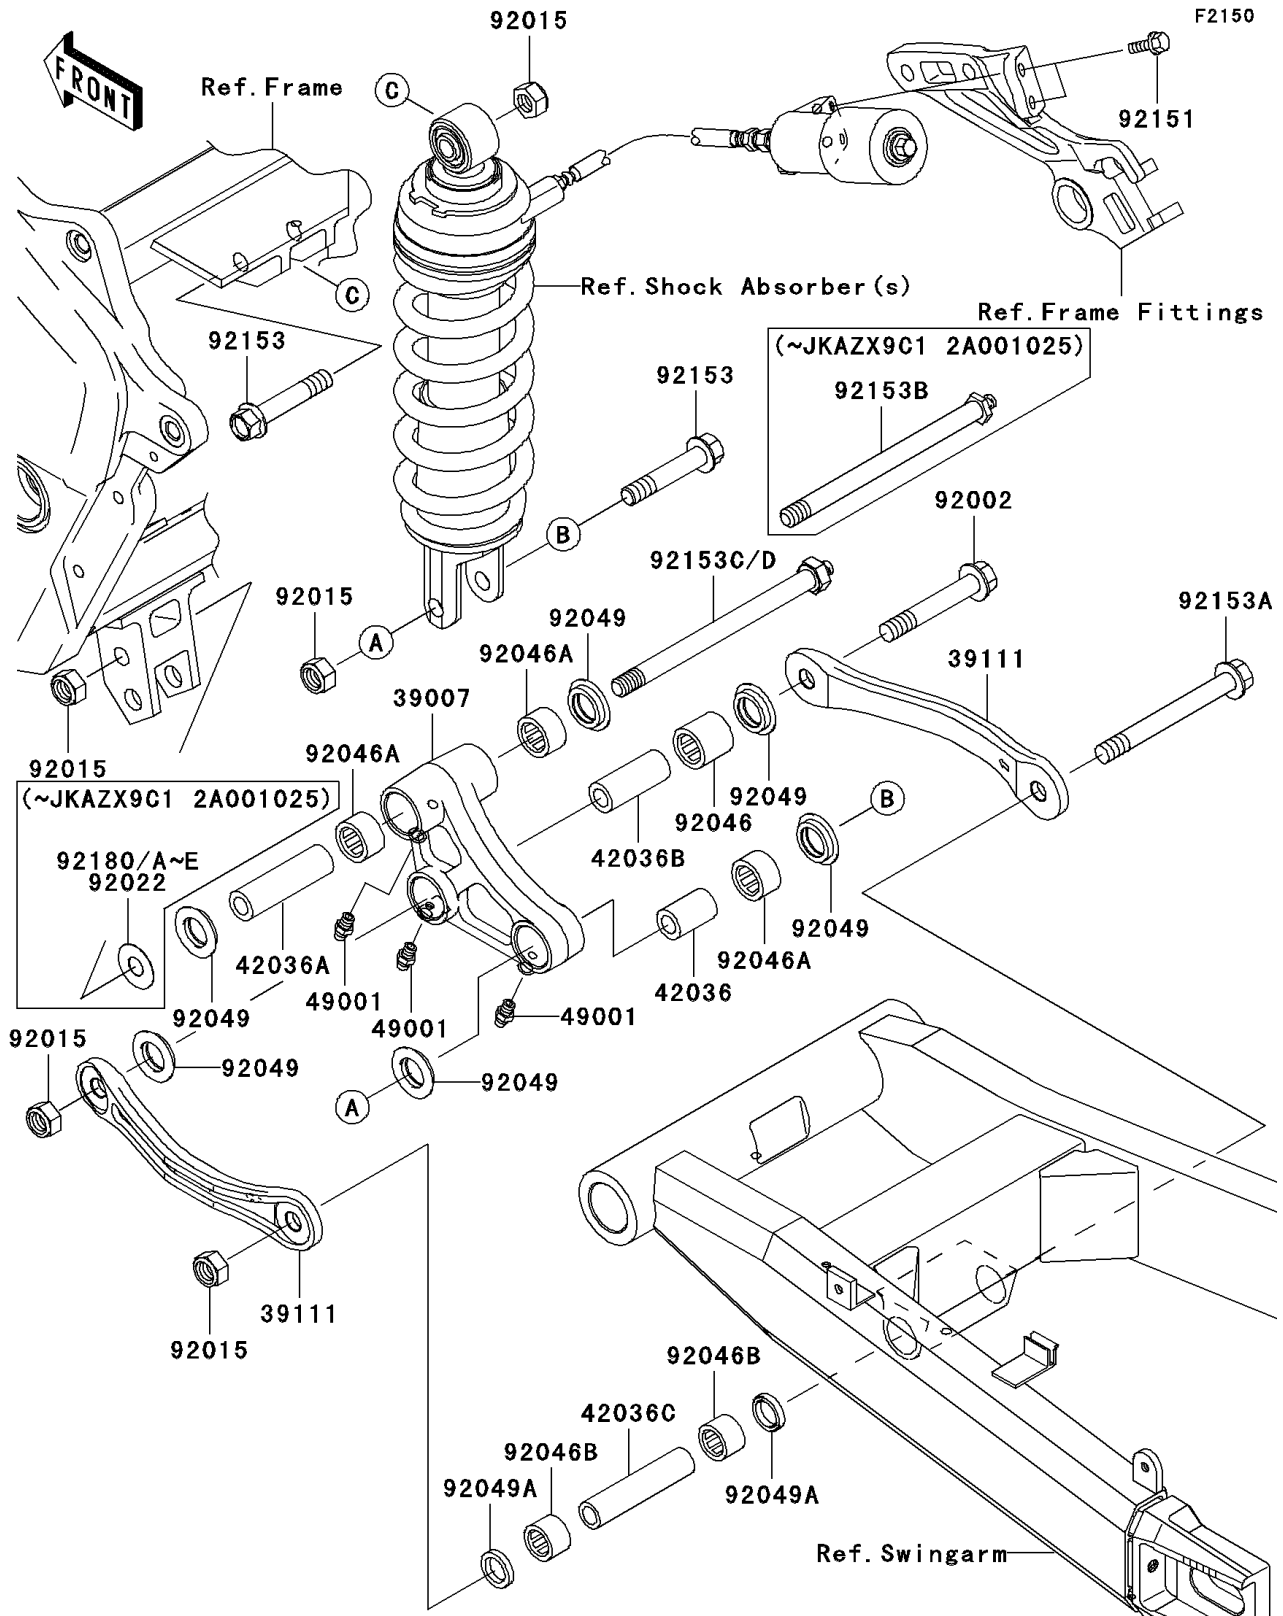

2005 ZZR1200 PARTS DIAGRAM

Rear Suspension

2005 ZZR1200 PARTS LIST

Rear Suspension

ITEM NAME	PART NUMBER	QUANTITY
ARM-SUSP,UNI TRAK (Ref # 39007)	39007-1303	1
ROD-TIE,SUSPENSION (Ref # 39111)	39111-1178	2
SLEEVE,12.1X20X32 (Ref # 42036)	42036-1077	1
SLEEVE,12.1X20X70 (Ref # 42036A)	42036-1079	1
SLEEVE,12.1X20X50 (Ref # 42036B)	42036-1111	1
SLEEVE,12.1X18X82 (Ref # 42036C)	42036-1231	1
NIPPLE-GREASE (Ref # 49001)	49001-0001	3
BOLT,SUSPENSION ARM,12MM (Ref # 92002)	92002-1785	1
NUT,LOCK,12MM,BLACK (Ref # 92015)	92015-1190	5
BEARING-NEEDLE,7E-HVS20X27X25 (Ref # 92046)	92046-1236	1
BEARING-NEEDLE,7E-HVS20X27X15 (Ref # 92046A)	92046-1237	3
BEARING-NEEDLE,7E-HVS18X24X16 (Ref # 92046B)	92046-1238	2
SEAL-OIL,ARM (Ref # 92049)	92049-1109	6
SEAL-OIL,MHA18244 (Ref # 92049A)	92049-1225	2
BOLT,6X18 (Ref # 92151)	92151-1311	2
BOLT,FLANGED,12X63 (Ref # 92153)	92153-1206	2
BOLT,FLANGED,12X110 (Ref # 92153A)	92153-1208	1
BOLT,SUSPENSION ARM (Ref # 92153C)	92153-1237	1