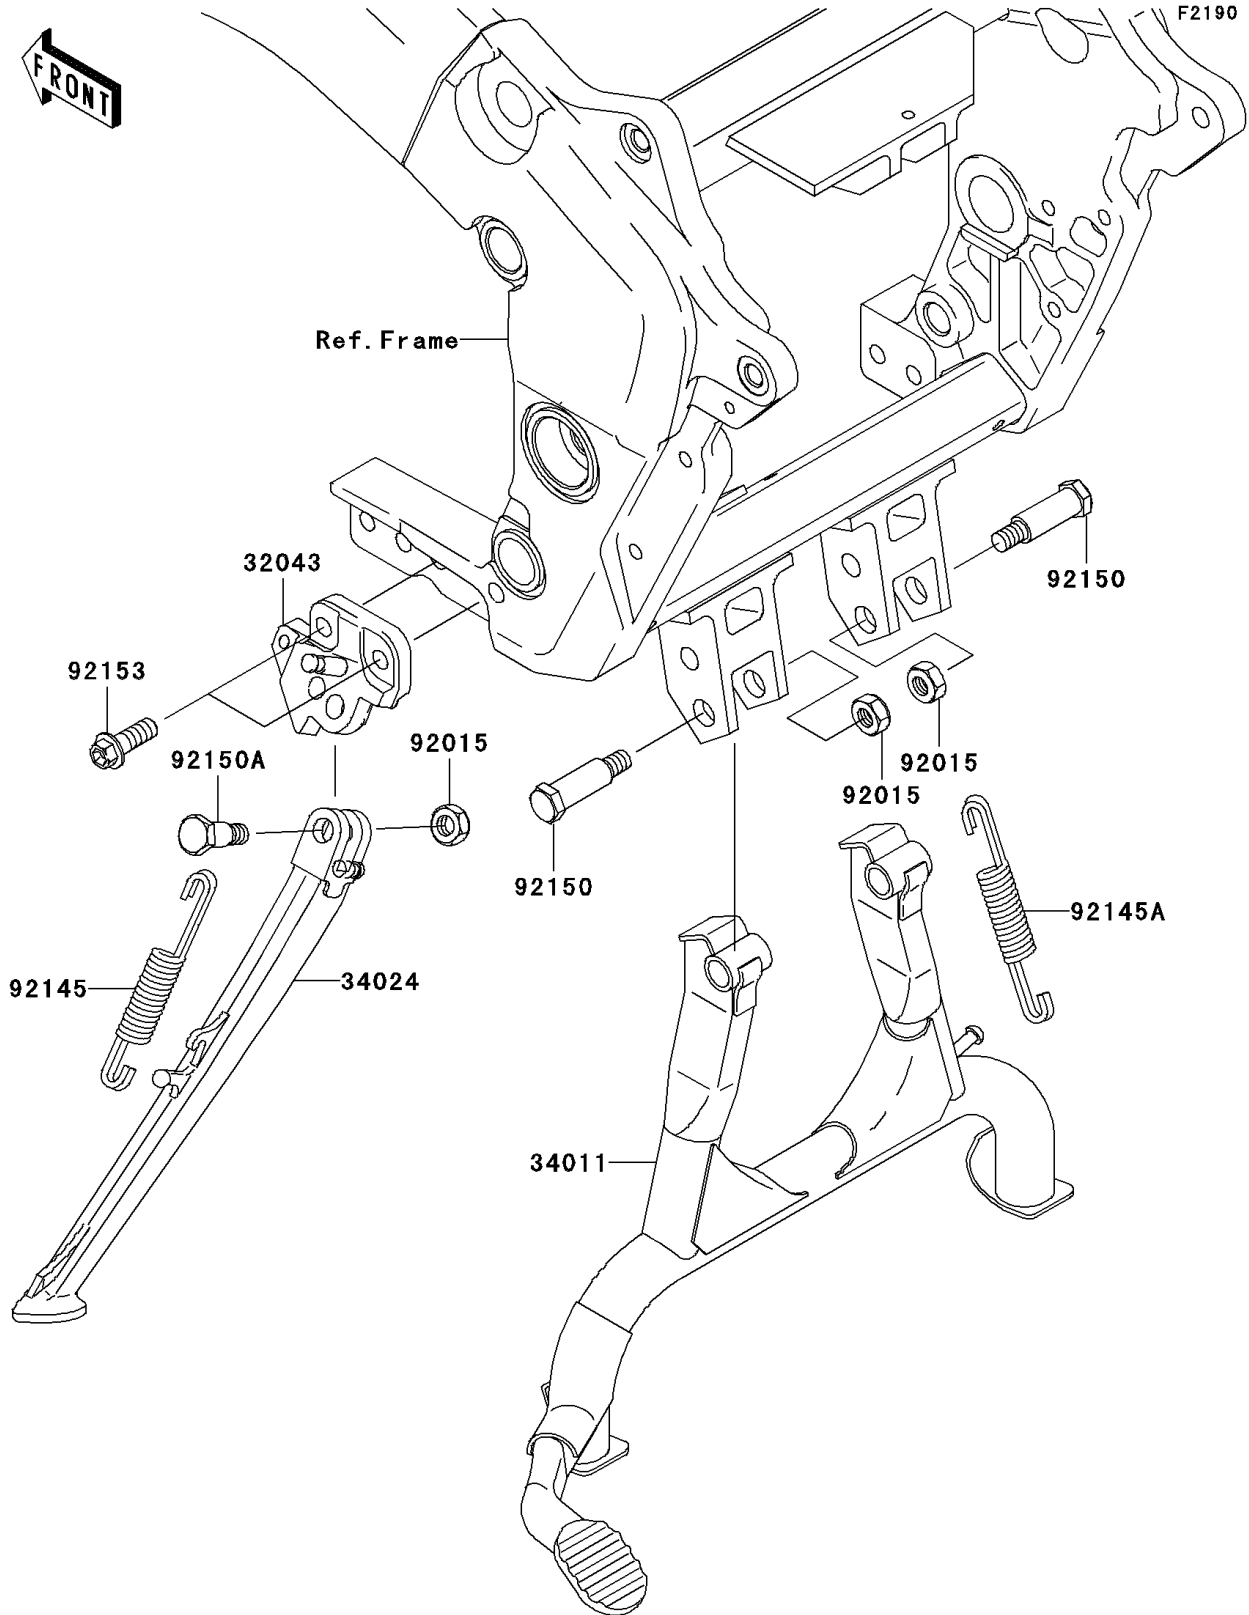

# 2005 ZZR1200 PARTS DIAGRAM

Stand(s)

## 2005 ZZR1200 PARTS LIST

Stand(s)

ITEM NAME	PART NUMBER	QUANTITY
BRACKET-STAND,SIDE,P.SILVER (Ref # 32043)	32043-1481-458	1
STAND-CENTER (Ref # 34011)	34011-1201	1
STAND-SIDE,P.SILVER (Ref # 34024)	34024-1391-458	1
NUT,LOCK,10MM,BLACK (Ref # 92015)	92015-1188	3
SPRING,SIDE STAND (Ref # 92145)	92145-0095	1
SPRING,CENTER STAND (Ref # 92145A)	92145-1550	1
BOLT,CENTER STAND,10MM (Ref # 92150)	92150-1112	2
BOLT,SIDE STAND (Ref # 92150A)	92150-1941	1
BOLT,FLANGED,10X28 (Ref # 92153)	92153-1217	2