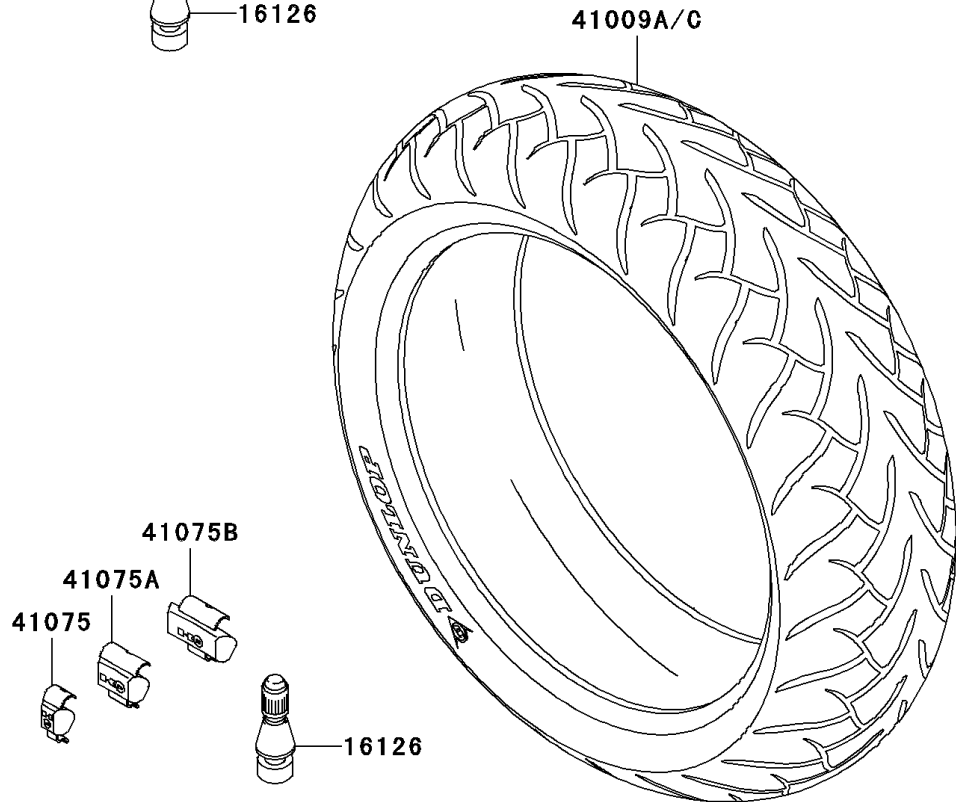

# 2004 ZZR1200 PARTS DIAGRAM

Tires

F2210

## 2004 ZZR1200 PARTS LIST

### Tires

ITEM NAME	PART NUMBER	QUANTITY
VALVE,TIRE (Ref # 16126)	16126-1140	2
TIRE,FR,120/70ZR17(58W),D220FP (Ref # 41009)	41009-0004	1
TIRE,RR,180/55ZR17(73W),D220P (Ref # 41009A)	41009-0005	1
BALANCER-WHEEL,10G,SILVER (Ref # 41075)	41075-1014	AR
BALANCER-WHEEL,20G,SILVER (Ref # 41075A)	41075-1015	AR
BALANCER-WHEEL,30G,SILVER (Ref # 41075B)	41075-1016	AR