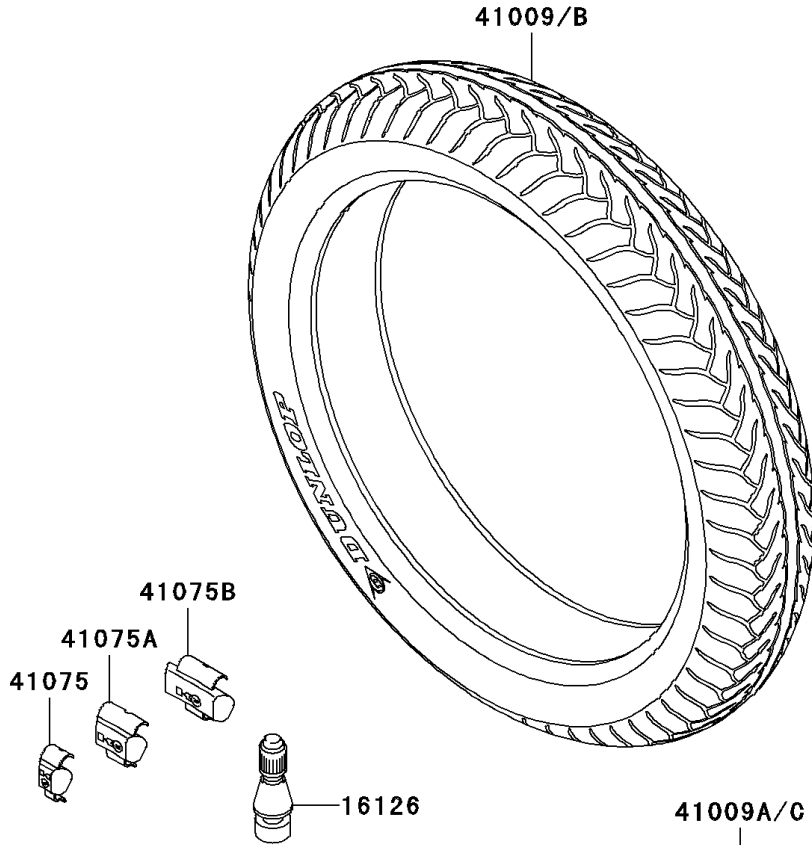

# 2004 ZZR1200 PARTS DIAGRAM

Tires

F2210

## 2004 ZZR1200 PARTS LIST

### Tires

ITEM NAME	PART NUMBER	QUANTITY
VALVE,TIRE (Ref # 16126)	16126-1140	2
TIRE,FR,120/70ZR17(58W),D220FP (Ref # 41009)	41009-0004	1
TIRE,RR,180/55ZR17(73W),D220P (Ref # 41009A)	41009-0005	1
BALANCER-WHEEL,10G,SILVER (Ref # 41075)	41075-1014	AR
BALANCER-WHEEL,20G,SILVER (Ref # 41075A)	41075-1015	AR
BALANCER-WHEEL,30G,SILVER (Ref # 41075B)	41075-1016	AR