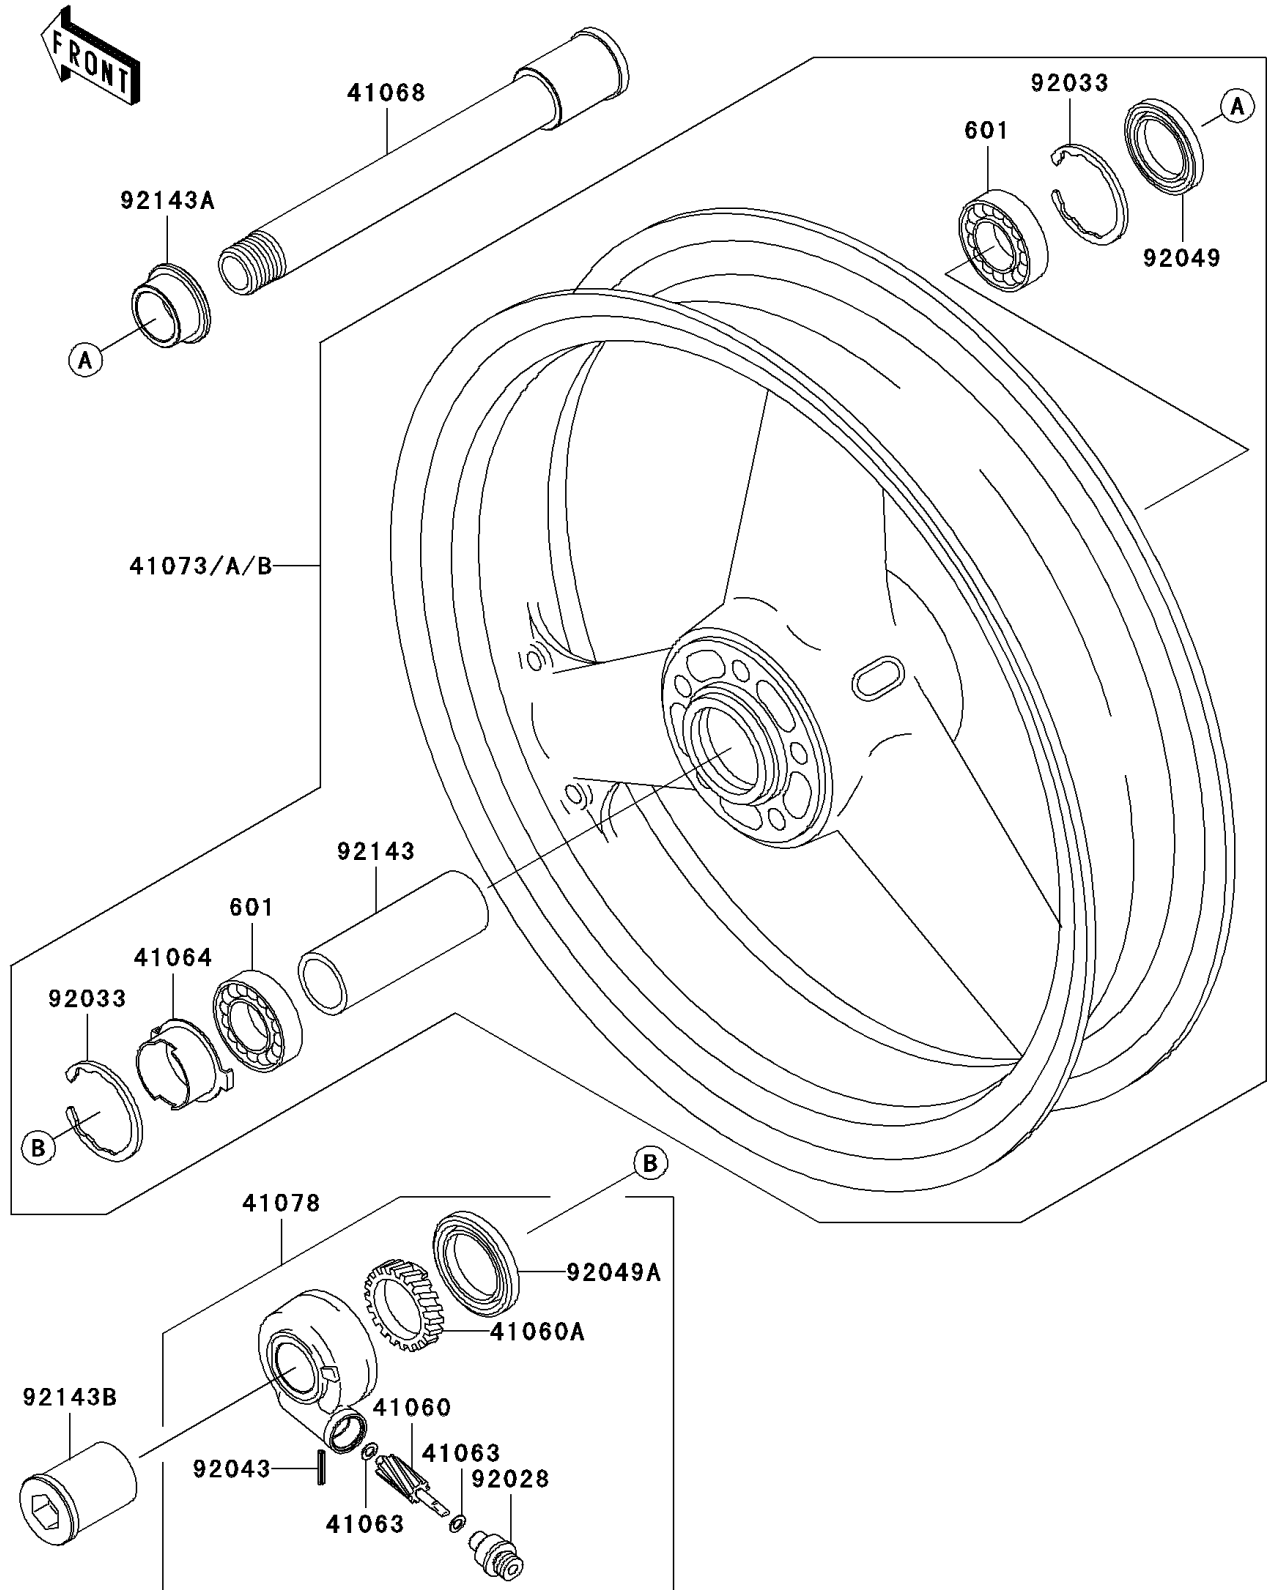

2002 ZZR1200 PARTS DIAGRAM

Front Wheel

F2230

2002 ZZR1200 PARTS LIST

Front Wheel

ITEM NAME	PART NUMBER	QUANTITY
BEARING-BALL,#6005UU (Ref # 601)	601B6005UU	2
GEAR-METER SCREW,9T (Ref # 41060)	41060-1140	1
GEAR-METER SCREW,24T (Ref # 41060A)	41060-1141	1
WASHER,5.1X9X0.4 (Ref # 41063)	41063-001	2
RECEIVER-SPEEDOMETER (Ref # 41064)	41064-1055	1
AXLE,FR (Ref # 41068)	41068-1327	1
WHEEL-ASSY,FR,SILVER (Ref # 41073A)	41073-1618-V5	1
CASE-ASSY-METER GEAR (Ref # 41078)	41078-1082	1
BUSHING,METER GEAR CASE (Ref # 92028)	92028-1634	1
RING-SNAP,47MM (Ref # 92033)	92033-1042	2
PIN,SPRING,3X18 (Ref # 92043)	92043-1454	1
SEAL-OIL,BJN 32 47 5 (Ref # 92049)	92049-1377	1
SEAL-OIL,BJN-C2 35 52 5 (Ref # 92049A)	92049-1378	1
COLLAR,FR HUB,L=94 (Ref # 92143)	92143-1476	1
COLLAR,FR AXLE,RH,L=17.5 (Ref # 92143A)	92143-1477	1
COLLAR,FR AXLE,LH,L=44.5 (Ref # 92143B)	92143-1478	1
WHEEL-ASSY,FR,BLACK (Ref # 41073)	41073-1618-R2	1