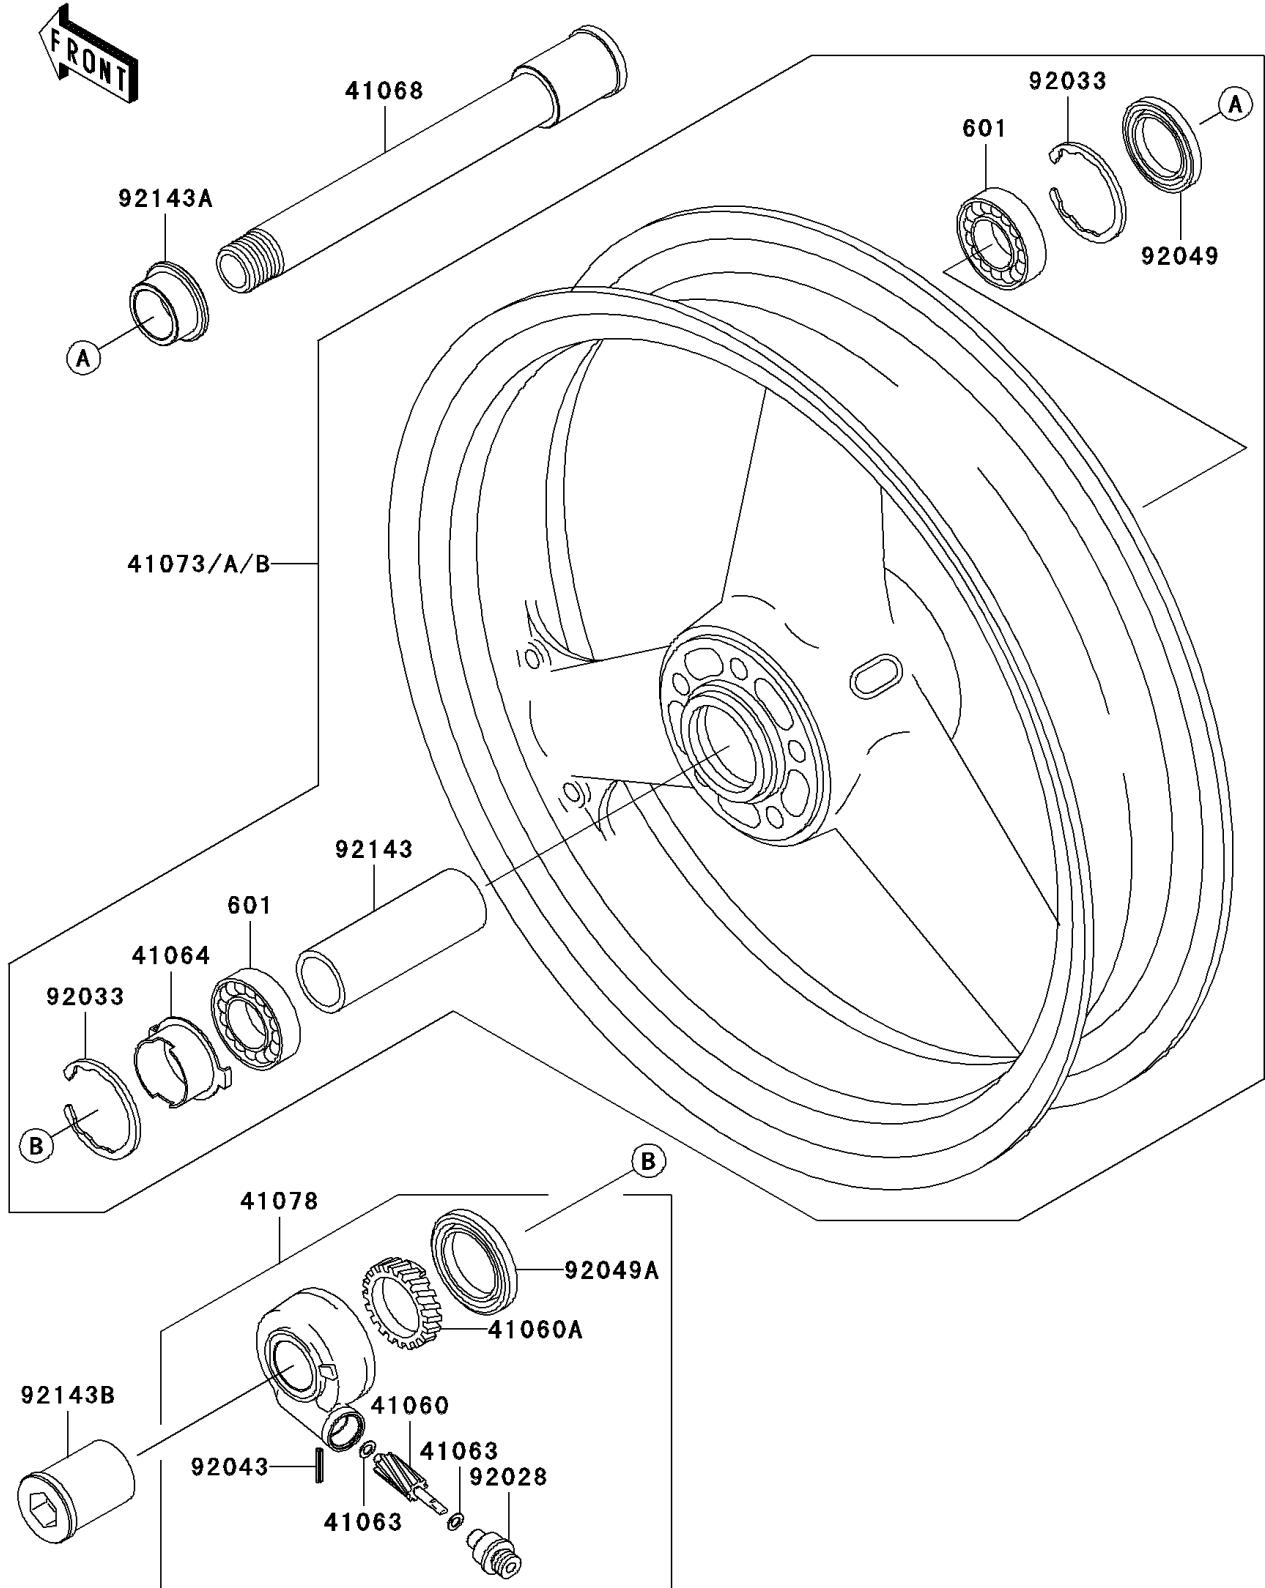

2004 ZZR1200 PARTS DIAGRAM

Front Wheel

F2230

2004 ZZR1200 PARTS LIST

Front Wheel

ITEM NAME	PART NUMBER	QUANTITY
BEARING-BALL,#6005UU (Ref # 601)	601B6005UU	2
GEAR-METER SCREW,9T (Ref # 41060)	41060-1140	1
GEAR-METER SCREW,24T (Ref # 41060A)	41060-1141	1
WASHER,5.1X9X0.4 (Ref # 41063)	41063-001	2
RECEIVER-SPEEDOMETER (Ref # 41064)	41064-1055	1
AXLE,FR (Ref # 41068)	41068-1327	1
WHEEL-ASSY,FR,SILVER (Ref # 41073A)	41073-1618-V5	1
CASE-ASSY-METER GEAR (Ref # 41078)	41078-1082	1
BUSHING,METER GEAR CASE (Ref # 92028)	92028-1634	1
RING-SNAP,47MM (Ref # 92033)	92033-1042	2
PIN,SPRING,3X18 (Ref # 92043)	92043-1454	1
SEAL-OIL,BJN 32 47 5 (Ref # 92049)	92049-1377	1
SEAL-OIL,BJN-C2 35 52 5 (Ref # 92049A)	92049-1378	1
COLLAR,FR HUB,L=94 (Ref # 92143)	92143-1476	1
COLLAR,FR AXLE,RH,L=17.5 (Ref # 92143A)	92143-1477	1
COLLAR,FR AXLE,LH,L=44.5 (Ref # 92143B)	92143-1478	1
WHEEL-ASSY,FR,C.GOLD (Ref # 41073B)	41073-1618-457	1