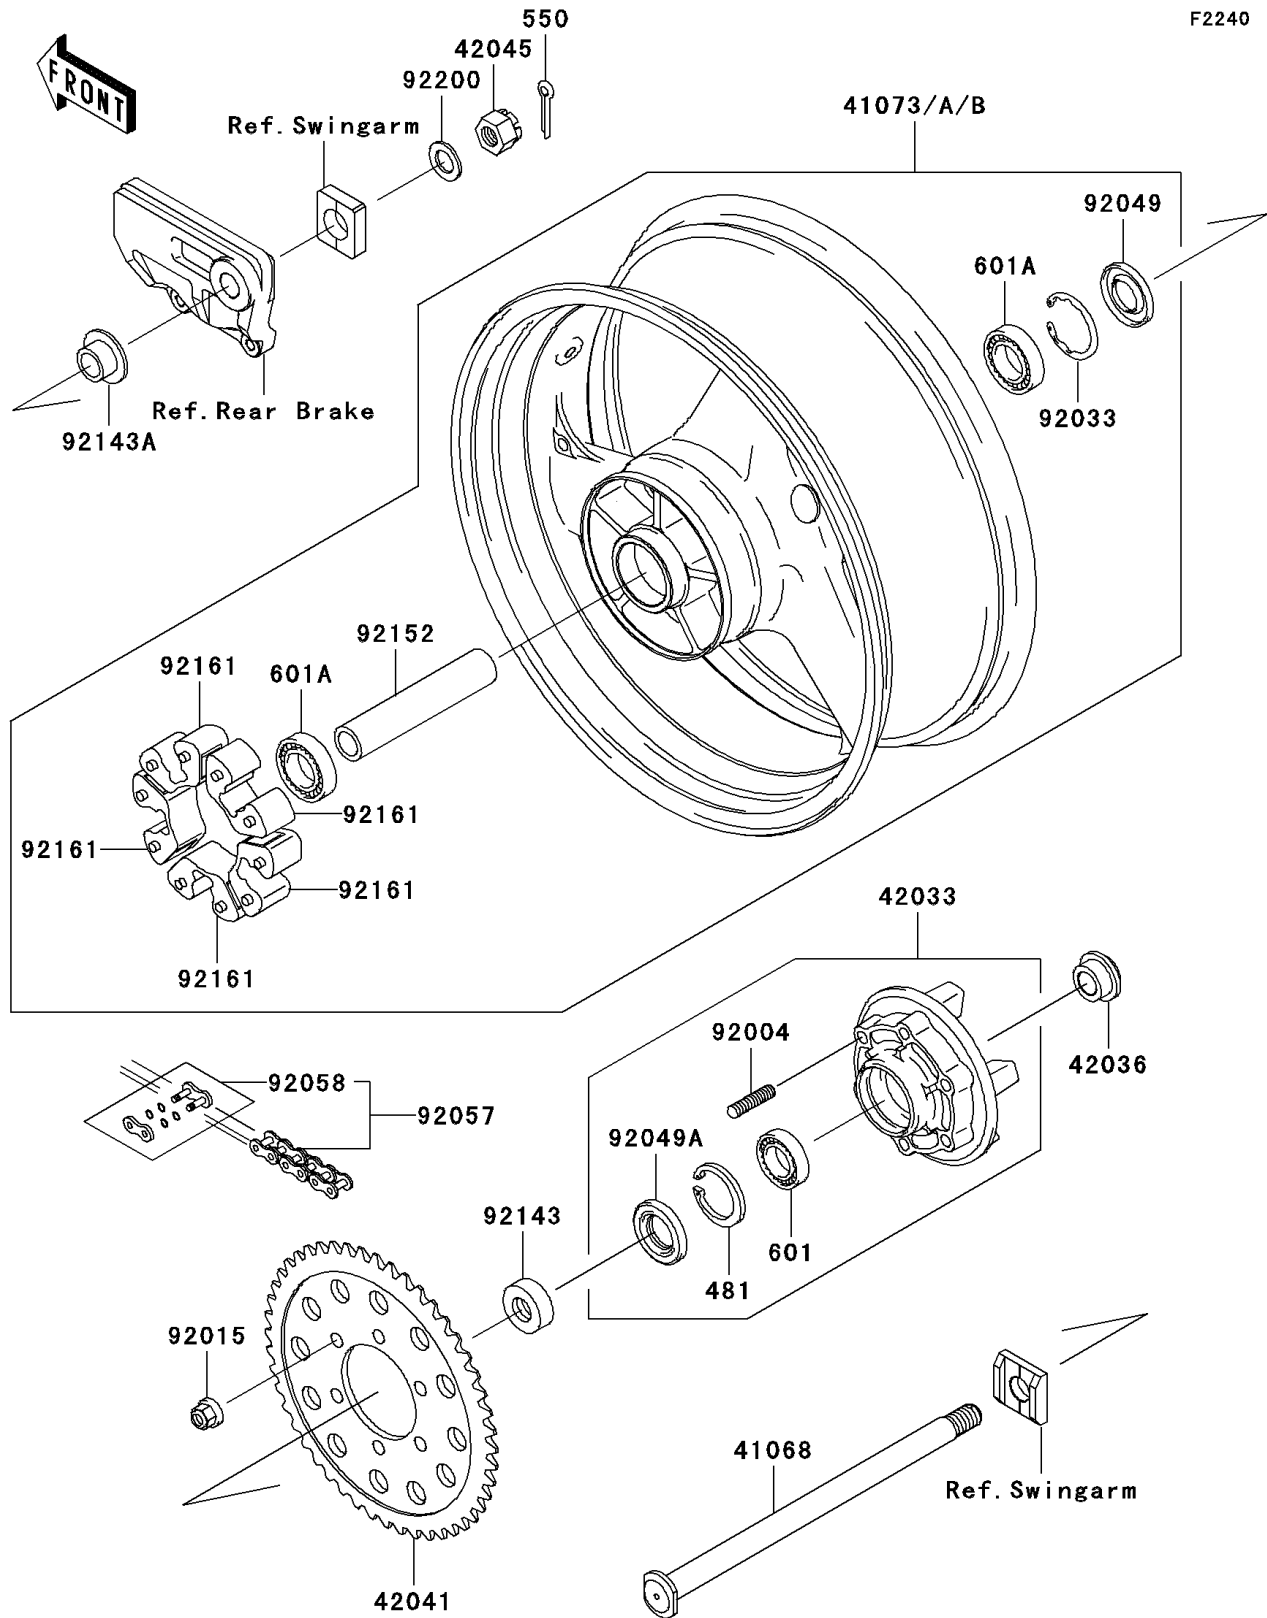

# 2004 ZZR1200 PARTS DIAGRAM

Rear Wheel/Chain

F2240

## 2004 ZZR1200 PARTS LIST

### Rear Wheel/Chain

ITEM NAME	PART NUMBER	QUANTITY
CIRCLIP (Ref # 481)	481J5500	1
PIN-COTTER,4.0X35 (Ref # 550)	550D4035	1
BEARING-BALL,#6006G (Ref # 601)	601B6006G	1
BEARING-BALL,#6304UUC3 (Ref # 601A)	601B6304UU	2
AXLE,FR (Ref # 41068)	41068-1447	1
WHEEL-ASSY,RR,SILVER (Ref # 41073A)	41073-1669-V5	1
COUPLING-ASSY,RR HUB (Ref # 42033)	42033-1203	1
SLEEVE,RR HUB COUPLING,L=22 (Ref # 42036)	42036-1366	1
SPROCKET-HUB,44T (Ref # 42041)	42041-1417	1
NUT,CASTLE,18MM (Ref # 42045)	42045-018	1
STUD,10X19 (Ref # 92004)	92004-1275	6
NUT,FLANGED,10MM (Ref # 92015)	92015-1335	6
RING-SNAP,52MM (Ref # 92033)	92033-1043	1
SEAL-OIL,28X52X5 (Ref # 92049)	92049-1061	1
SEAL-OIL,PJN40556 (Ref # 92049A)	92049-1263	1
CHAIN,DRIVE,EK50ZVX2X112L (Ref # 92057)	92057-0005	1
JOINT-CHAIN,DRIVE (Ref # 92058)	92058-1104	1
COLLAR,REAR AXLE,L=14 (Ref # 92143)	92143-1094	1
COLLAR,RR AXLE,RH,L=18 (Ref # 92143A)	92143-1915	1
COLLAR,RR HUB,L=146 (Ref # 92152)	92152-1319	1
DAMPER,SHOCK,RR HUB (Ref # 92161)	92161-1069	5
WASHER,19X32X2.6 (Ref # 92200)	92200-1489	1
WHEEL-ASSY,RR,C.GOLD (Ref # 41073B)	41073-1669-457	1