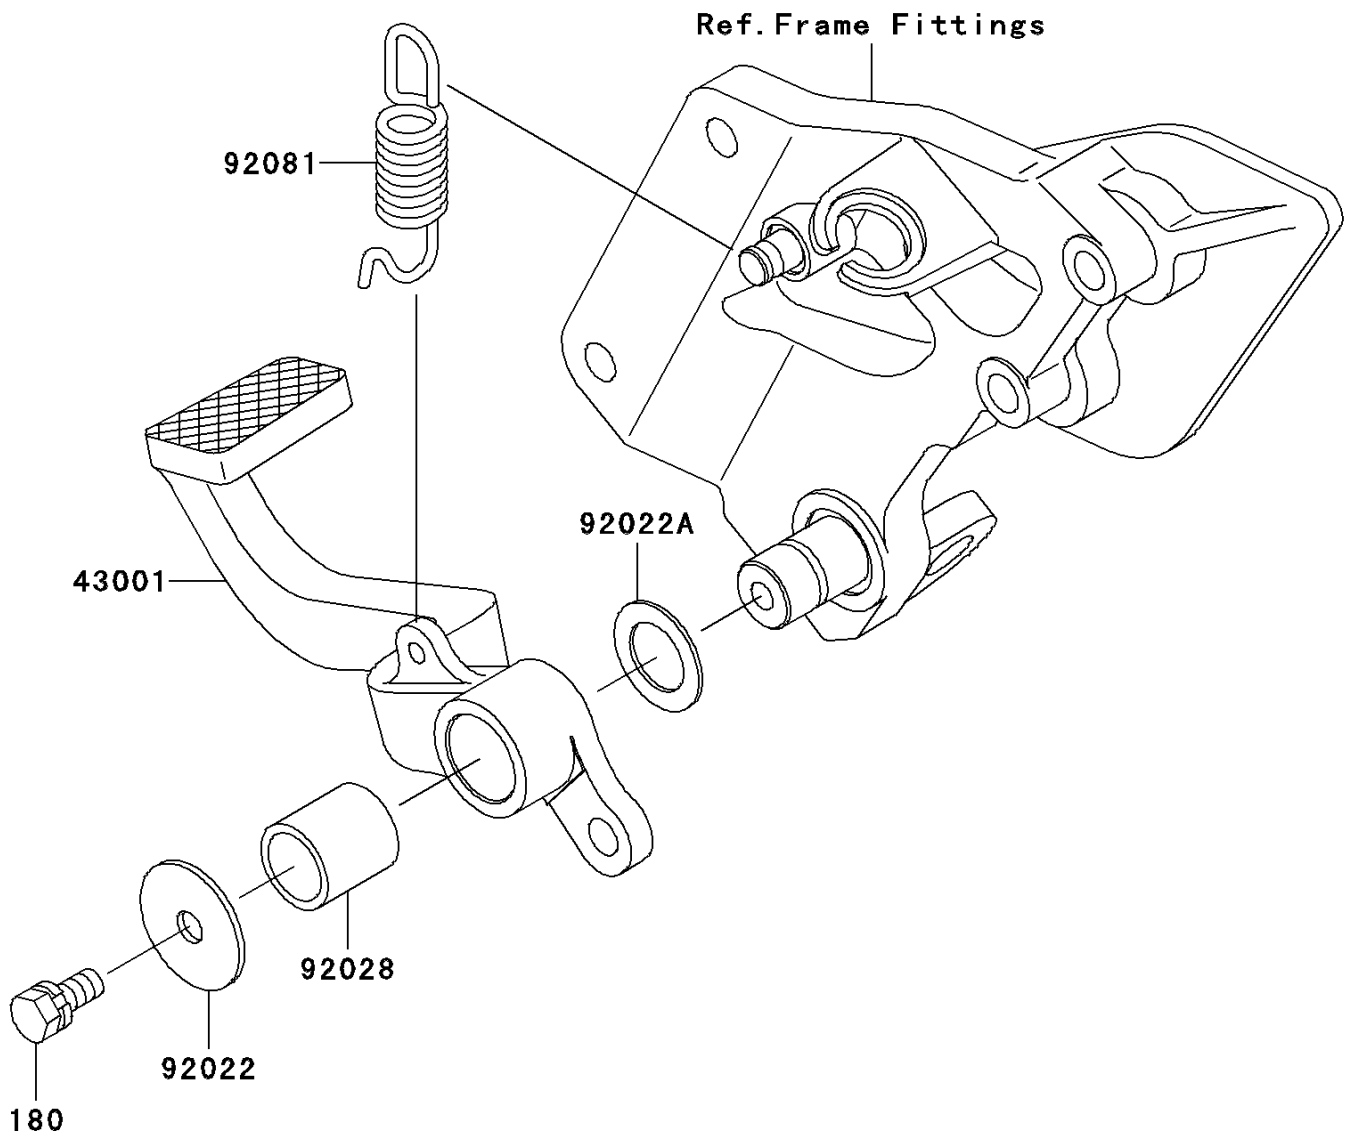

2004 ZZR1200 PARTS DIAGRAM

Brake Pedal/Torque Link

F2260

2004 ZZR1200 PARTS LIST

Brake Pedal/Torque Link

ITEM NAME	PART NUMBER	QUANTITY
BOLT-UPSET-WS (Ref # 180)	180H0614	1
LEVER-BRAKE,PEDAL (Ref # 43001)	43001-1453	1
WASHER,7X28X1.6 (Ref # 92022)	92022-1282	1
WASHER,15.3X24X1 (Ref # 92022A)	92022-326	1
BUSHING,BRAKE PEDAL (Ref # 92028)	92028-1282	1
SPRING,BRAKE PEDAL (Ref # 92081)	92081-1833	1