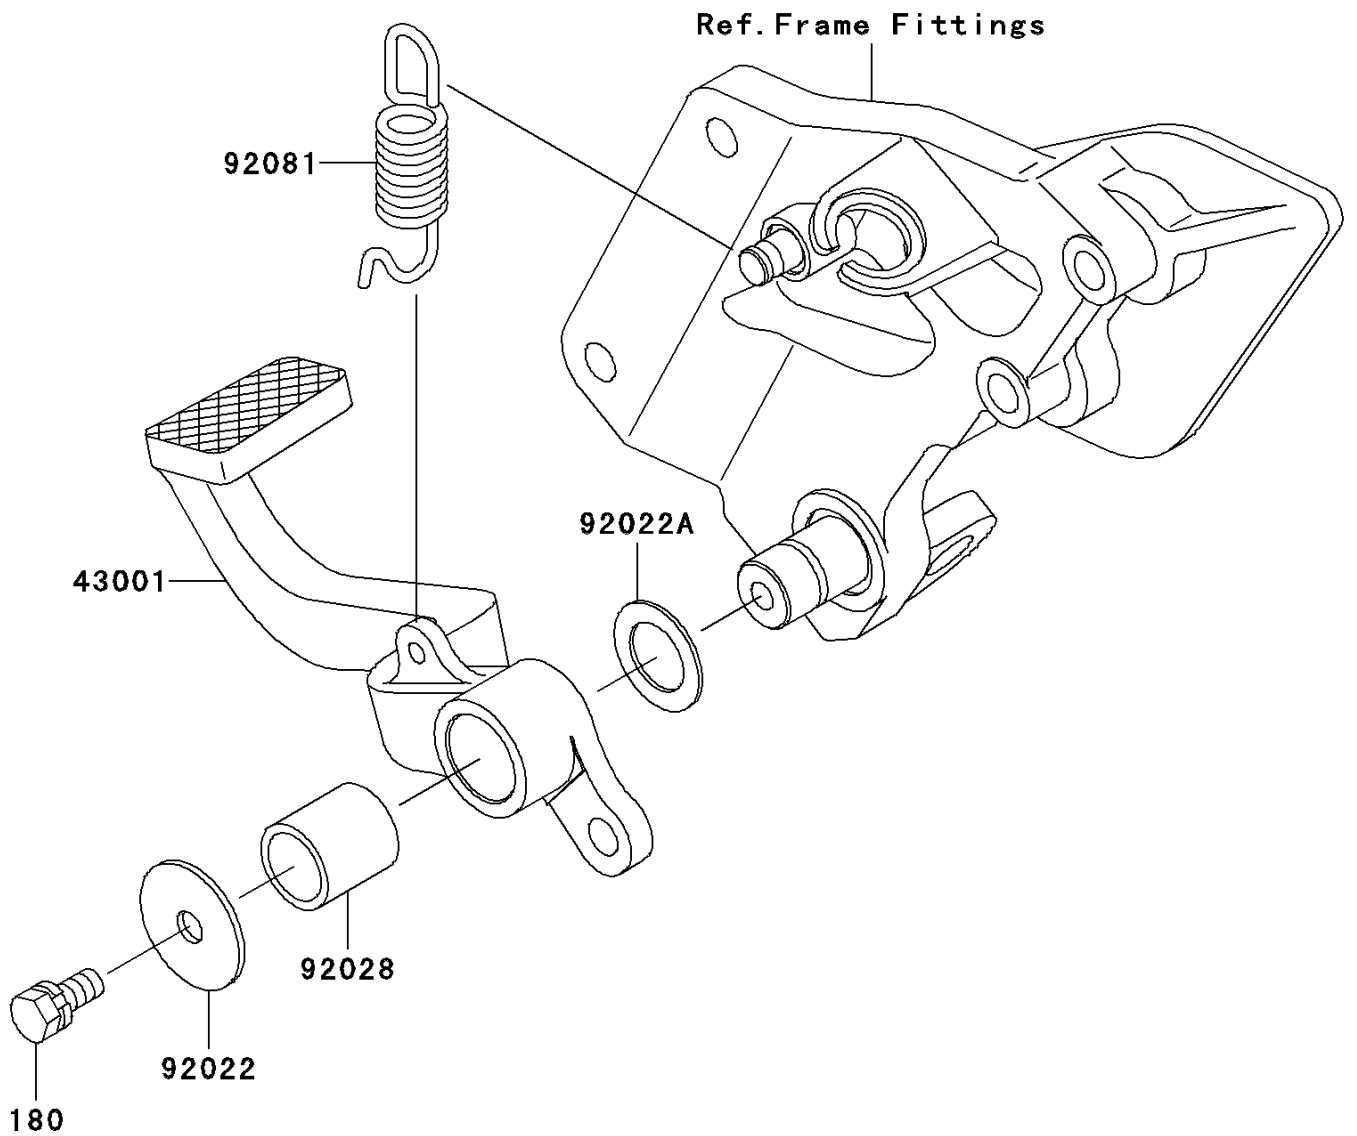

2005 ZZR1200 PARTS DIAGRAM

Brake Pedal/Torque Link

F2260

2005 ZZR1200 PARTS LIST

Brake Pedal/Torque Link

ITEM NAME	PART NUMBER	QUANTITY
BOLT-UPSET-WS (Ref # 180)	180H0614	1
LEVER-BRAKE,PEDAL (Ref # 43001)	43001-1453	1
WASHER,7X28X1.6 (Ref # 92022)	92022-1282	1
WASHER,15.3X24X1 (Ref # 92022A)	92022-326	1
BUSHING,BRAKE PEDAL (Ref # 92028)	92028-1282	1
SPRING,BRAKE PEDAL (Ref # 92081)	92081-1833	1