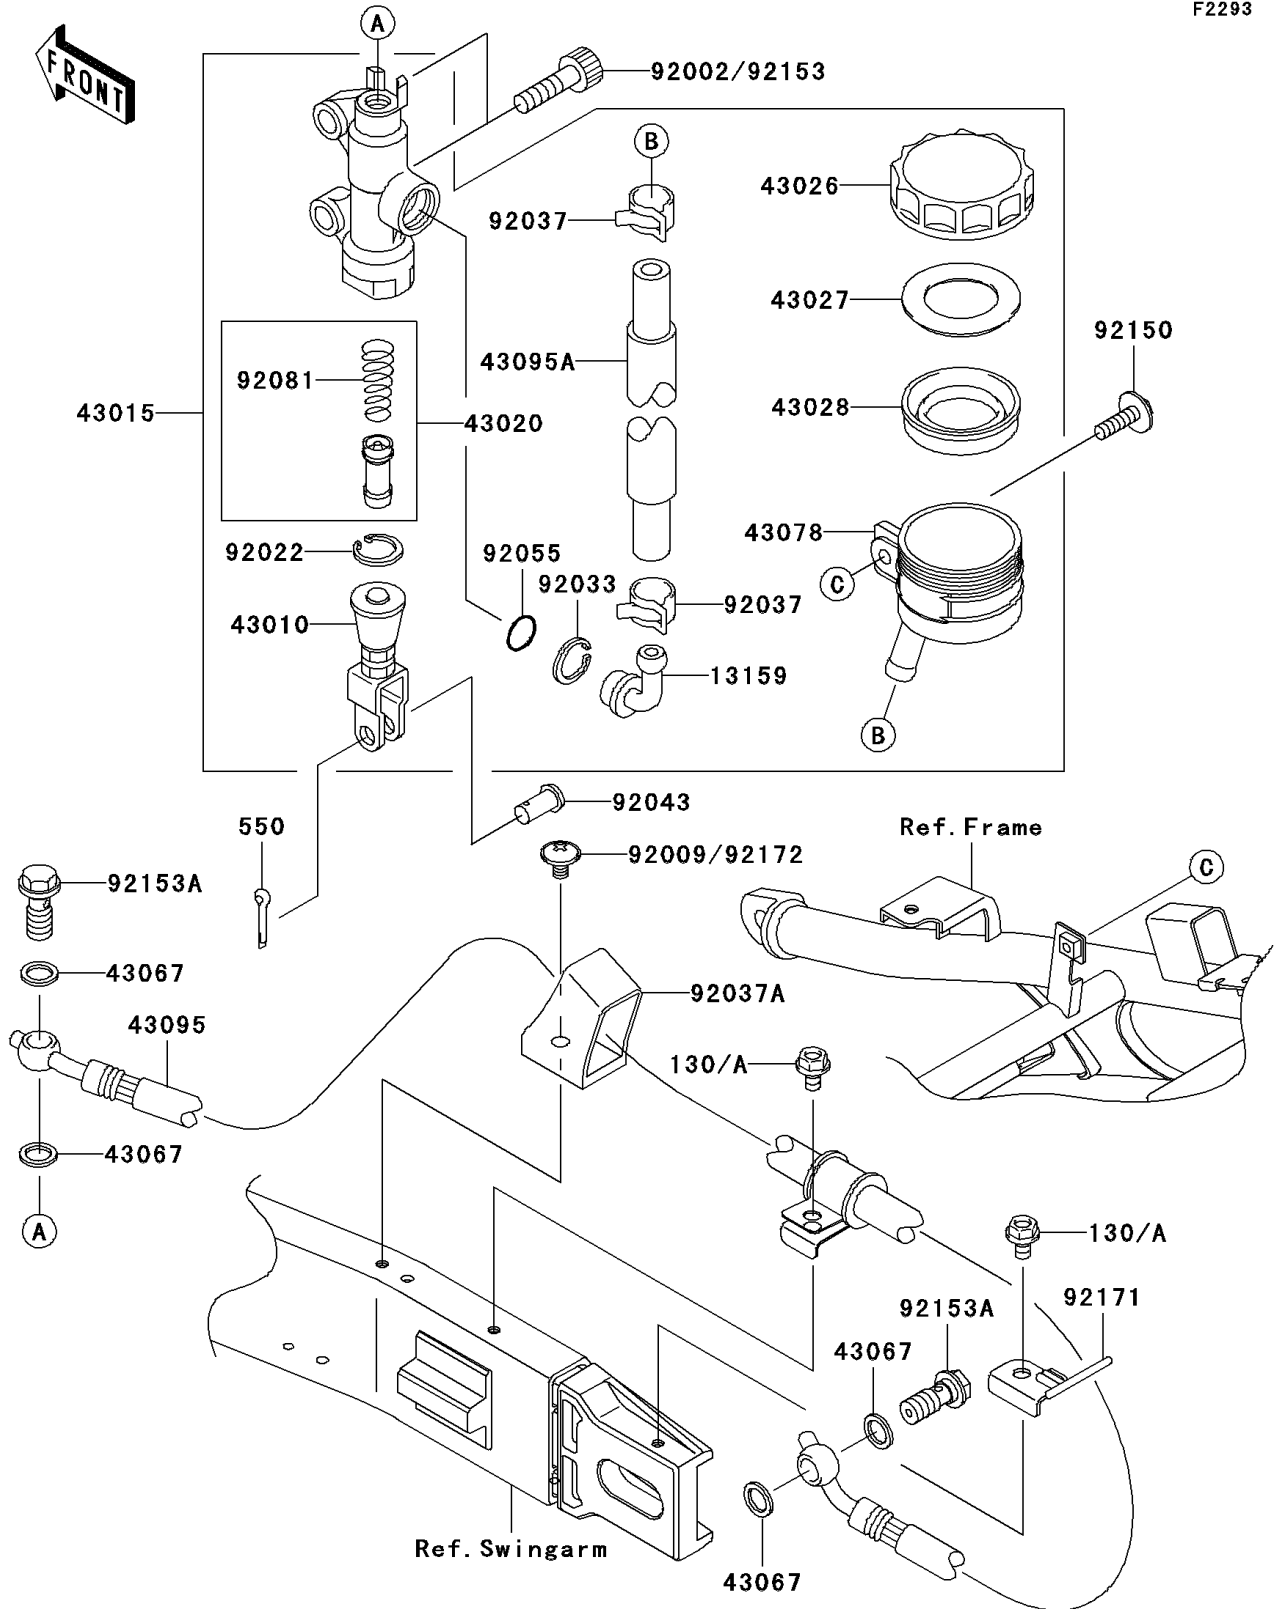

2003 ZZR1200 PARTS DIAGRAM

Rear Master Cylinder

F2293

2003 ZZR1200 PARTS LIST

Rear Master Cylinder

ITEM NAME	PART NUMBER	QUANTITY
BOLT-FLANGED (Ref # 130)	130J0610	2
PIN-COTTER,2.0X15 (Ref # 550)	550D2015	1
CONNECTOR,RR MASTER CYLINDER (Ref # 13159)	13159-1052	1
ROD-ASSY-BRAKE (Ref # 43010)	43010-1089	1
CYLINDER-ASSY-MASTER,RR (Ref # 43015)	43015-1696	1
PISTON-COMP-BRAKE (Ref # 43020)	43020-1057	1
CAP-BRAKE (Ref # 43026)	43026-1051	1
PLATE-DIAPHRAGM (Ref # 43027)	43027-1051	1
DIAPHRAGM,MASTER CYLINDER (Ref # 43028)	43028-1057	1
WASHER,10.5X15X1.5 (Ref # 43067)	43067-001	4
RESERVOIR,RR MASTER CYLINDER (Ref # 43078)	43078-1165	1
HOSE-BRAKE,RR (Ref # 43095)	43095-1252	1
HOSE-BRAKE,RR MASTER CYLINDER (Ref # 43095A)	43095-1266	1
BOLT,SOCKET,8X30 (Ref # 92002)	92002-1179	2
SCREW,6X10 (Ref # 92009)	92009-1661	1
WASHER,CIRCRIP (Ref # 92022)	92022-1601	1
RING-SNAP,20.5MM (Ref # 92033)	92033-1186	1
CLAMP,BRAKE HOSE (Ref # 92037)	92037-1547	2
CLAMP,HOSE (Ref # 92037A)	92037-1896	1
PIN,8MM (Ref # 92043)	92043-1303	1
RING-O,MASTER CYLINDER (Ref # 92055)	92055-1251	1
SPRING,MASTER CYLINDER (Ref # 92081)	92081-1737	1
BOLT,6X20 (Ref # 92150)	92150-1339	1
BOLT,OIL,L=23 (Ref # 92153A)	92153-0627	2
CLAMP,BRAKE HOSE,RR (Ref # 92171)	92171-1162	1