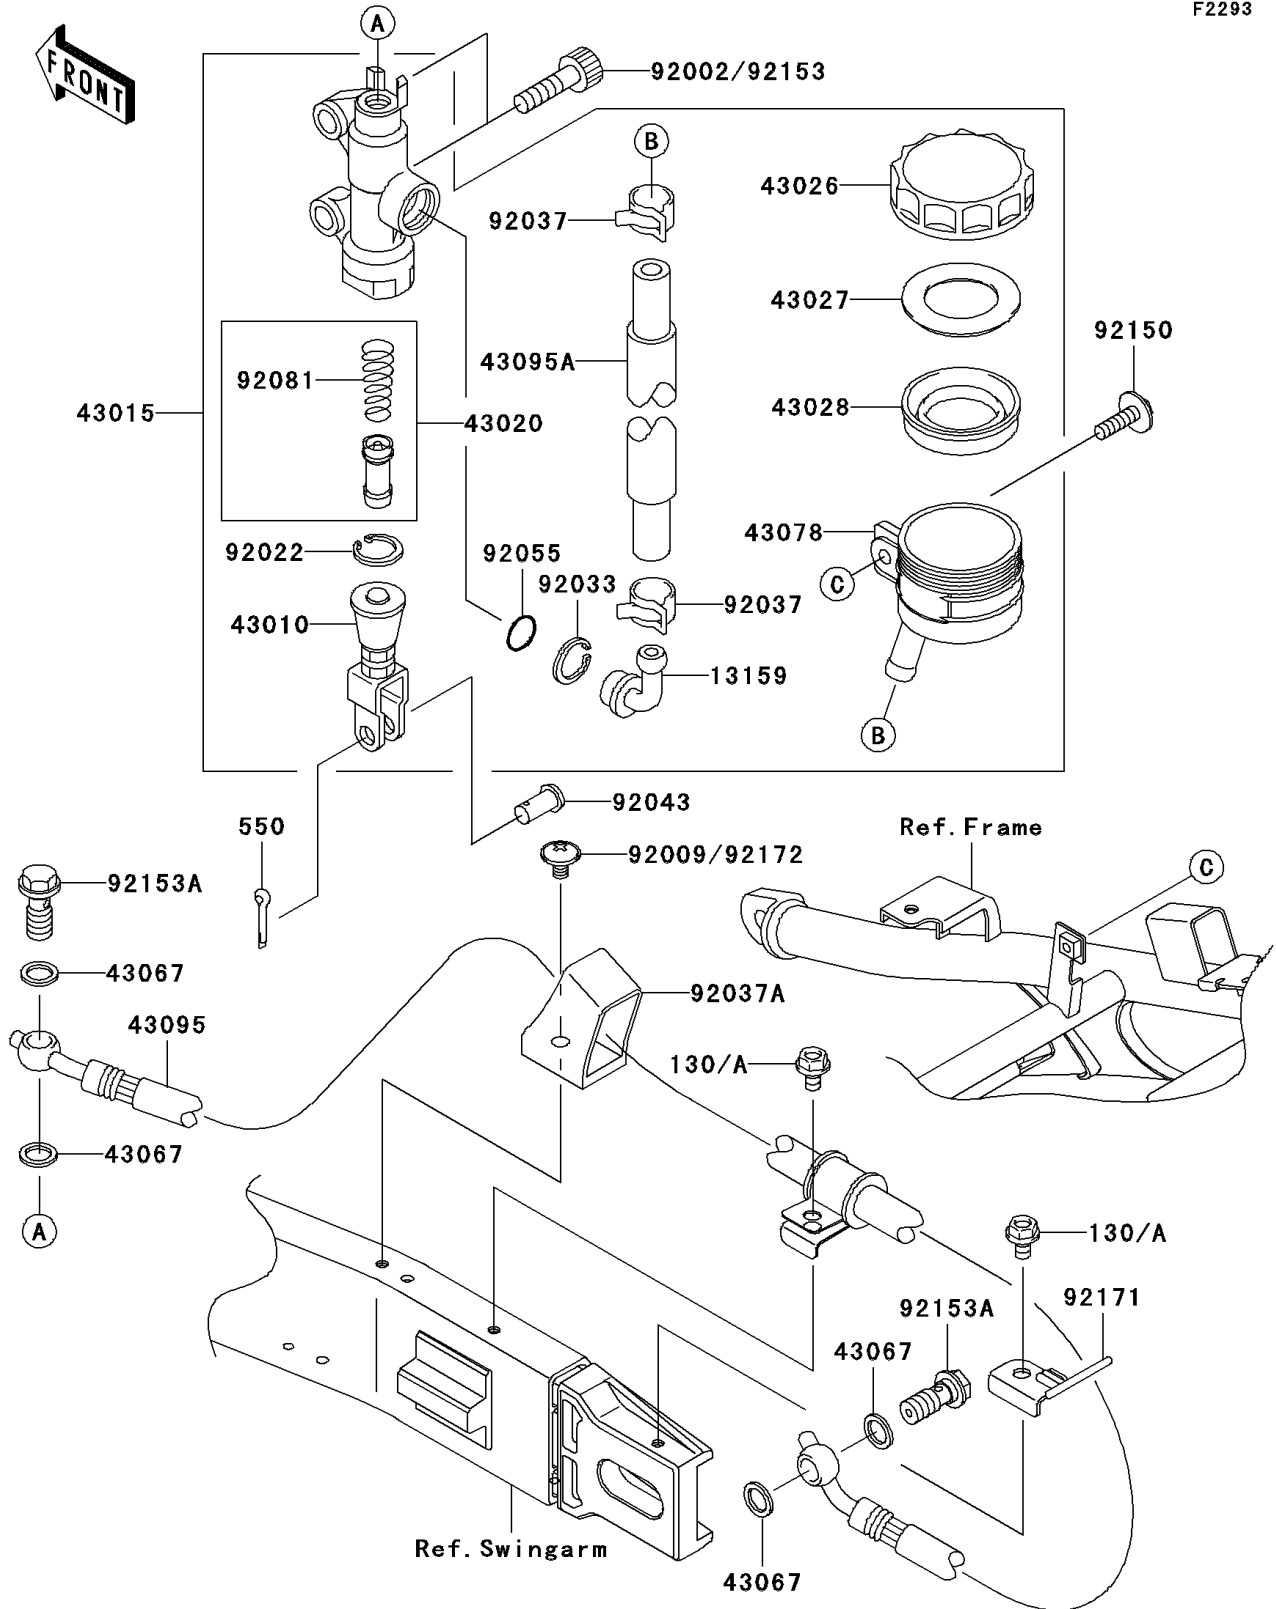

2004 ZZR1200 PARTS DIAGRAM

Rear Master Cylinder

F2293

2004 ZZR1200 PARTS LIST

Rear Master Cylinder

ITEM NAME	PART NUMBER	QUANTITY
BOLT-FLANGED (Ref # 130A)	130L0610	2
PIN-COTTER,2.0X15 (Ref # 550)	550D2015	1
CONNECTOR,RR MASTER CYLINDER (Ref # 13159)	13159-1052	1
ROD-ASSY-BRAKE (Ref # 43010)	43010-1089	1
CYLINDER-ASSY-MASTER,RR (Ref # 43015)	43015-1696	1
PISTON-COMP-BRAKE (Ref # 43020)	43020-1057	1
CAP-BRAKE (Ref # 43026)	43026-1051	1
PLATE-DIAPHRAGM (Ref # 43027)	43027-1051	1
DIAPHRAGM,MASTER CYLINDER (Ref # 43028)	43028-1057	1
WASHER,10.5X15X1.5 (Ref # 43067)	43067-001	4
RESERVOIR,RR MASTER CYLINDER (Ref # 43078)	43078-1165	1
HOSE-BRAKE,RR (Ref # 43095)	43095-1252	1
HOSE-BRAKE,RR MASTER CYLINDER (Ref # 43095A)	43095-1266	1
WASHER,CIRCRIP (Ref # 92022)	92022-1601	1
RING-SNAP,20.5MM (Ref # 92033)	92033-1186	1
CLAMP,BRAKE HOSE (Ref # 92037)	92037-1547	2
CLAMP,HOSE (Ref # 92037A)	92037-1896	1
PIN,8MM (Ref # 92043)	92043-1303	1
RING-O,MASTER CYLINDER (Ref # 92055)	92055-1251	1
SPRING,MASTER CYLINDER (Ref # 92081)	92081-1737	1
BOLT,6X20 (Ref # 92150)	92150-1339	1
BOLT,SOCKET,8X30 (Ref # 92153)	92153-0513	2
BOLT,OIL,L=23 (Ref # 92153A)	92153-0627	2
CLAMP,BRAKE HOSE,RR (Ref # 92171)	92171-1162	1
SCREW,6X10 (Ref # 92172)	92172-0005	1