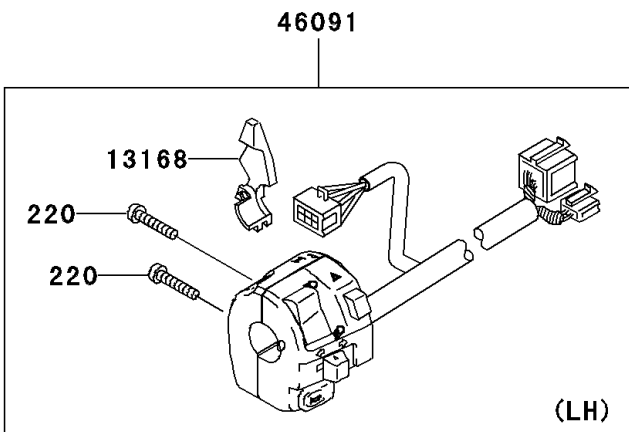

2004 ZZR1200 PARTS DIAGRAM

Handlebar

F2310

2004 ZZR1200 PARTS LIST

Handlebar

ITEM NAME	PART NUMBER	QUANTITY
BOLT-SOCKET,BLACK (Ref # 120)	120S0825	4
SCREW-PAN-CROS (Ref # 220)	220C0525	3
SCREW-PAN-CROS (Ref # 220A)	220C0540	1
WEIGHT,HANDLE (Ref # 13042)	13042-1005	2
LEVER,CHOKE (Ref # 13168)	13168-1516	1
HANDLE,LH,P.SILVER (Ref # 46003)	46003-1578-458	1
HANDLE,RH,P.SILVER (Ref # 46003A)	46003-1579-458	1
GRIP-ASSY,THROTTLE (Ref # 46019)	46019-1095	1
GRIP,LH (Ref # 46075)	46075-1144	1
HOUSING-ASSY-CONTROL,LH (Ref # 46091)	46091-1878	1
HOUSING-ASSY-CONTROL,RH (Ref # 46091A)	46091-1881	1
SCREW,8X45 (Ref # 92009)	92009-1257	2
PLUG (Ref # 92066)	92066-1216	4