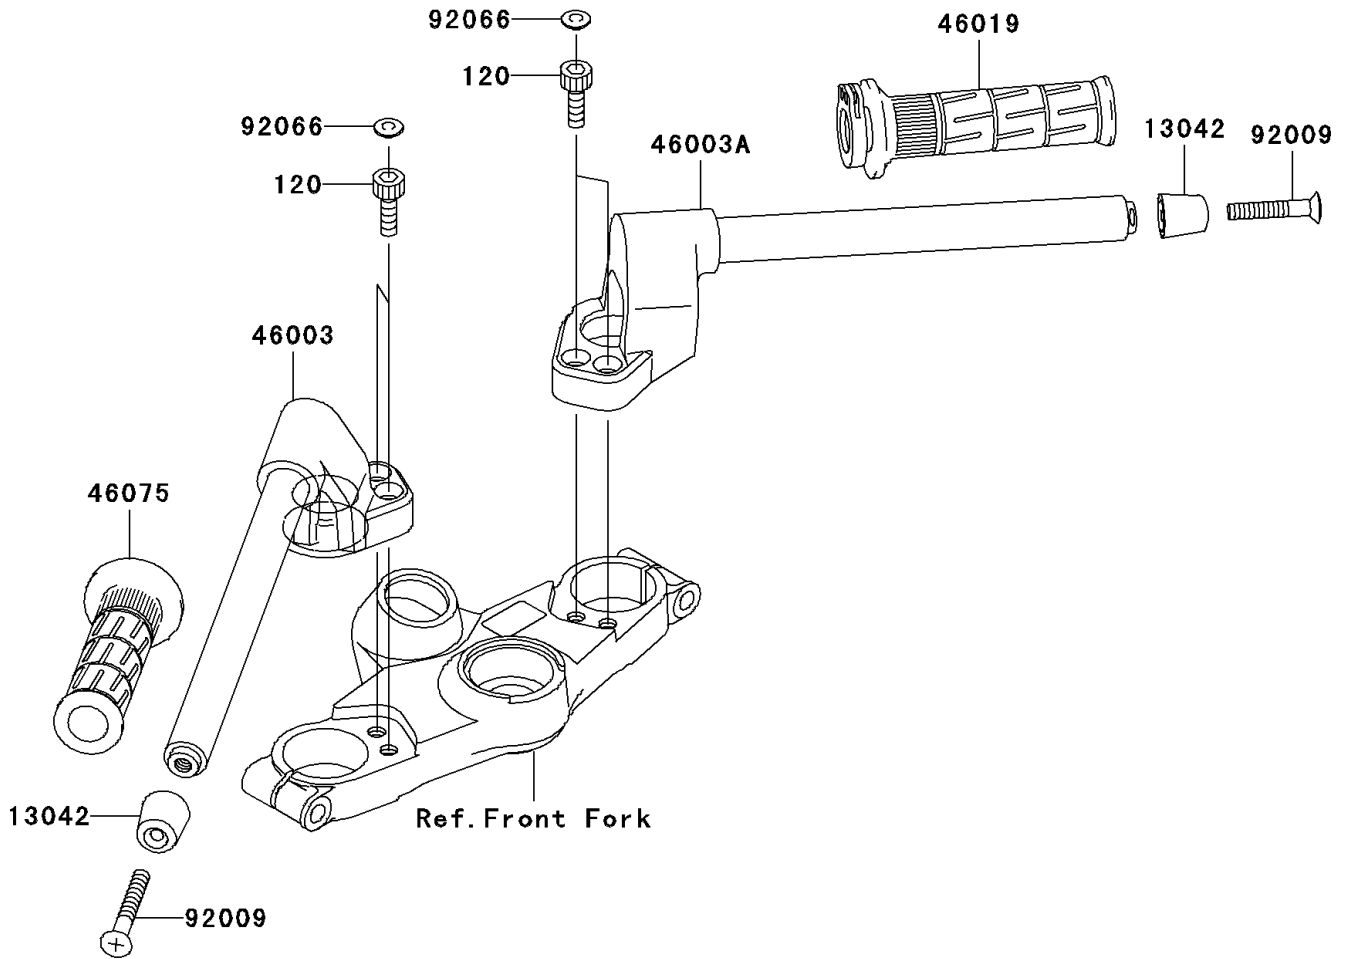

2004 ZZR1200 PARTS DIAGRAM

Handlebar

F2310

2004 ZZR1200 PARTS LIST

Handlebar

ITEM NAME	PART NUMBER	QUANTITY
BOLT-SOCKET,BLACK (Ref # 120)	120S0825	4
SCREW-PAN-CROS (Ref # 220)	220C0525	3
SCREW-PAN-CROS (Ref # 220A)	220C0540	1
WEIGHT,HANDLE (Ref # 13042)	13042-1005	2
LEVER,CHOKE (Ref # 13168)	13168-1516	1
HANDLE,LH,P.SILVER (Ref # 46003)	46003-1578-458	1
HANDLE,RH,P.SILVER (Ref # 46003A)	46003-1579-458	1
GRIP-ASSY,THROTTLE (Ref # 46019)	46019-1095	1
GRIP,LH (Ref # 46075)	46075-1144	1
HOUSING-ASSY-CONTROL,LH (Ref # 46091)	46091-1878	1
HOUSING-ASSY-CONTROL,RH (Ref # 46091A)	46091-1881	1
SCREW,8X45 (Ref # 92009)	92009-1257	2
PLUG (Ref # 92066)	92066-1216	4