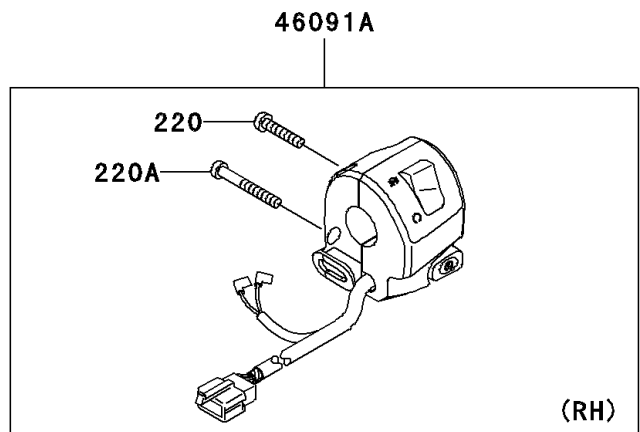

2004 ZZR1200 PARTS DIAGRAM

Handlebar

F2310

2004 ZZR1200 PARTS LIST

Handlebar

ITEM NAME	PART NUMBER	QUANTITY
BOLT-SOCKET,BLACK (Ref # 120)	120S0825	4
SCREW-PAN-CROS (Ref # 220)	220C0525	3
SCREW-PAN-CROS (Ref # 220A)	220C0540	1
WEIGHT,HANDLE (Ref # 13042)	13042-1005	2
LEVER,CHOKE (Ref # 13168)	13168-1516	1
HANDLE,LH,P.SILVER (Ref # 46003)	46003-1578-458	1
HANDLE,RH,P.SILVER (Ref # 46003A)	46003-1579-458	1
GRIP-ASSY,THROTTLE (Ref # 46019)	46019-1095	1
GRIP,LH (Ref # 46075)	46075-1144	1
HOUSING-ASSY-CONTROL,LH (Ref # 46091)	46091-1878	1
HOUSING-ASSY-CONTROL,RH (Ref # 46091A)	46091-1881	1
SCREW,8X45 (Ref # 92009)	92009-1257	2
PLUG (Ref # 92066)	92066-1216	4