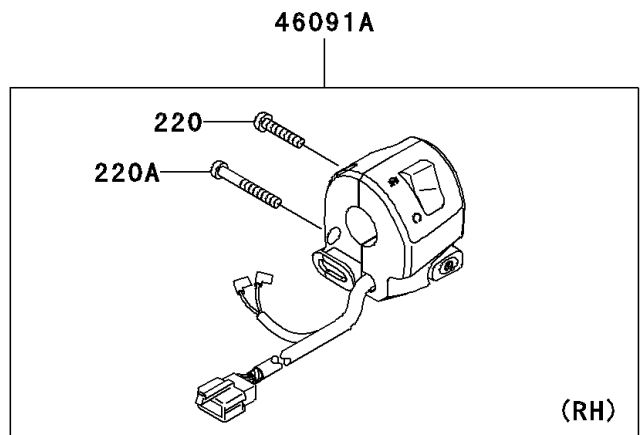

2005 ZZR1200 PARTS DIAGRAM

Handlebar

F2310

2005 ZZR1200 PARTS LIST

Handlebar

ITEM NAME	PART NUMBER	QUANTITY
BOLT-SOCKET,BLACK (Ref # 120)	120S0825	4
SCREW-PAN-CROS (Ref # 220)	220C0525	3
SCREW-PAN-CROS (Ref # 220A)	220C0540	1
WEIGHT,HANDLE (Ref # 13042)	13042-1005	2
LEVER,CHOKE (Ref # 13168)	13168-1516	1
HANDLE,LH,P.SILVER (Ref # 46003)	46003-1578-458	1
HANDLE,RH,P.SILVER (Ref # 46003A)	46003-1579-458	1
GRIP-ASSY,THROTTLE (Ref # 46019)	46019-1095	1
GRIP,LH (Ref # 46075)	46075-1144	1
HOUSING-ASSY-CONTROL,LH (Ref # 46091)	46091-1878	1
HOUSING-ASSY-CONTROL,RH (Ref # 46091A)	46091-1881	1
SCREW,8X45 (Ref # 92009)	92009-1257	2
PLUG (Ref # 92066)	92066-1216	4