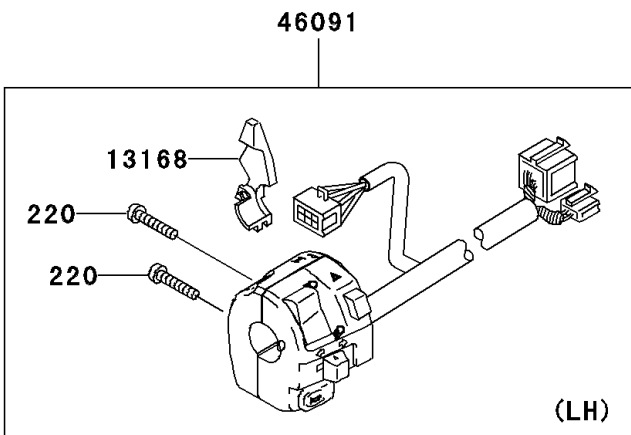

2005 ZZR1200 PARTS DIAGRAM

Handlebar

F2310

2005 ZZR1200 PARTS LIST

Handlebar

ITEM NAME	PART NUMBER	QUANTITY
BOLT-SOCKET,BLACK (Ref # 120)	120S0825	4
SCREW-PAN-CROS (Ref # 220)	220C0525	3
SCREW-PAN-CROS (Ref # 220A)	220C0540	1
WEIGHT,HANDLE (Ref # 13042)	13042-1005	2
LEVER,CHOKE (Ref # 13168)	13168-1516	1
HANDLE,LH,P.SILVER (Ref # 46003)	46003-1578-458	1
HANDLE,RH,P.SILVER (Ref # 46003A)	46003-1579-458	1
GRIP-ASSY,THROTTLE (Ref # 46019)	46019-1095	1
GRIP,LH (Ref # 46075)	46075-1144	1
HOUSING-ASSY-CONTROL,LH (Ref # 46091)	46091-1878	1
HOUSING-ASSY-CONTROL,RH (Ref # 46091A)	46091-1881	1
SCREW,8X45 (Ref # 92009)	92009-1257	2
PLUG (Ref # 92066)	92066-1216	4