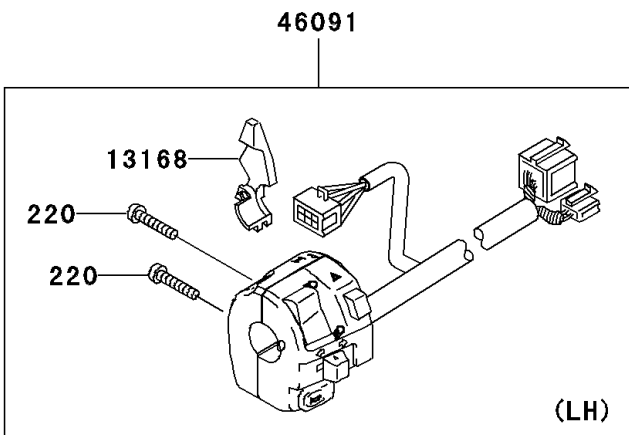

2005 ZZR1200 PARTS DIAGRAM

Handlebar

F2310

2005 ZZR1200 PARTS LIST

Handlebar

ITEM NAME	PART NUMBER	QUANTITY
BOLT-SOCKET,BLACK (Ref # 120)	120S0825	4
SCREW-PAN-CROS (Ref # 220)	220C0525	3
SCREW-PAN-CROS (Ref # 220A)	220C0540	1
WEIGHT,HANDLE (Ref # 13042)	13042-1005	2
LEVER,CHOKE (Ref # 13168)	13168-1516	1
HANDLE,LH,P.SILVER (Ref # 46003)	46003-1578-458	1
HANDLE,RH,P.SILVER (Ref # 46003A)	46003-1579-458	1
GRIP-ASSY,THROTTLE (Ref # 46019)	46019-1095	1
GRIP,LH (Ref # 46075)	46075-1144	1
HOUSING-ASSY-CONTROL,LH (Ref # 46091)	46091-1878	1
HOUSING-ASSY-CONTROL,RH (Ref # 46091A)	46091-1881	1
SCREW,8X45 (Ref # 92009)	92009-1257	2
PLUG (Ref # 92066)	92066-1216	4