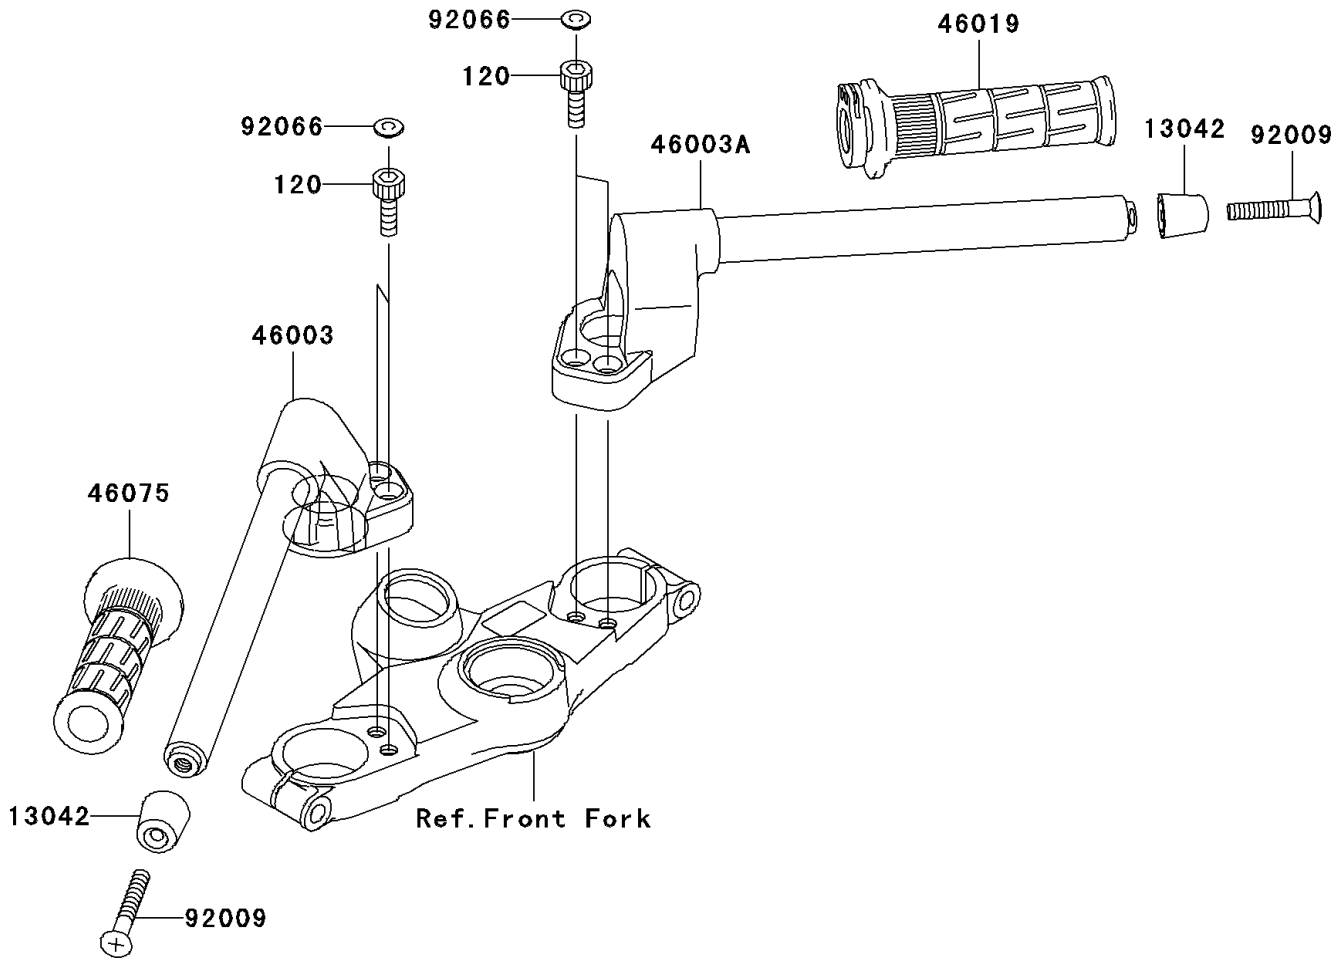

2005 ZZR1200 PARTS DIAGRAM

Handlebar

F2310

2005 ZZR1200 PARTS LIST

Handlebar

ITEM NAME	PART NUMBER	QUANTITY
BOLT-SOCKET,BLACK (Ref # 120)	120S0825	4
SCREW-PAN-CROS (Ref # 220)	220C0525	3
SCREW-PAN-CROS (Ref # 220A)	220C0540	1
WEIGHT,HANDLE (Ref # 13042)	13042-1005	2
LEVER,CHOKE (Ref # 13168)	13168-1516	1
HANDLE,LH,P.SILVER (Ref # 46003)	46003-1578-458	1
HANDLE,RH,P.SILVER (Ref # 46003A)	46003-1579-458	1
GRIP-ASSY,THROTTLE (Ref # 46019)	46019-1095	1
GRIP,LH (Ref # 46075)	46075-1144	1
HOUSING-ASSY-CONTROL,LH (Ref # 46091)	46091-1878	1
HOUSING-ASSY-CONTROL,RH (Ref # 46091A)	46091-1881	1
SCREW,8X45 (Ref # 92009)	92009-1257	2
PLUG (Ref # 92066)	92066-1216	4