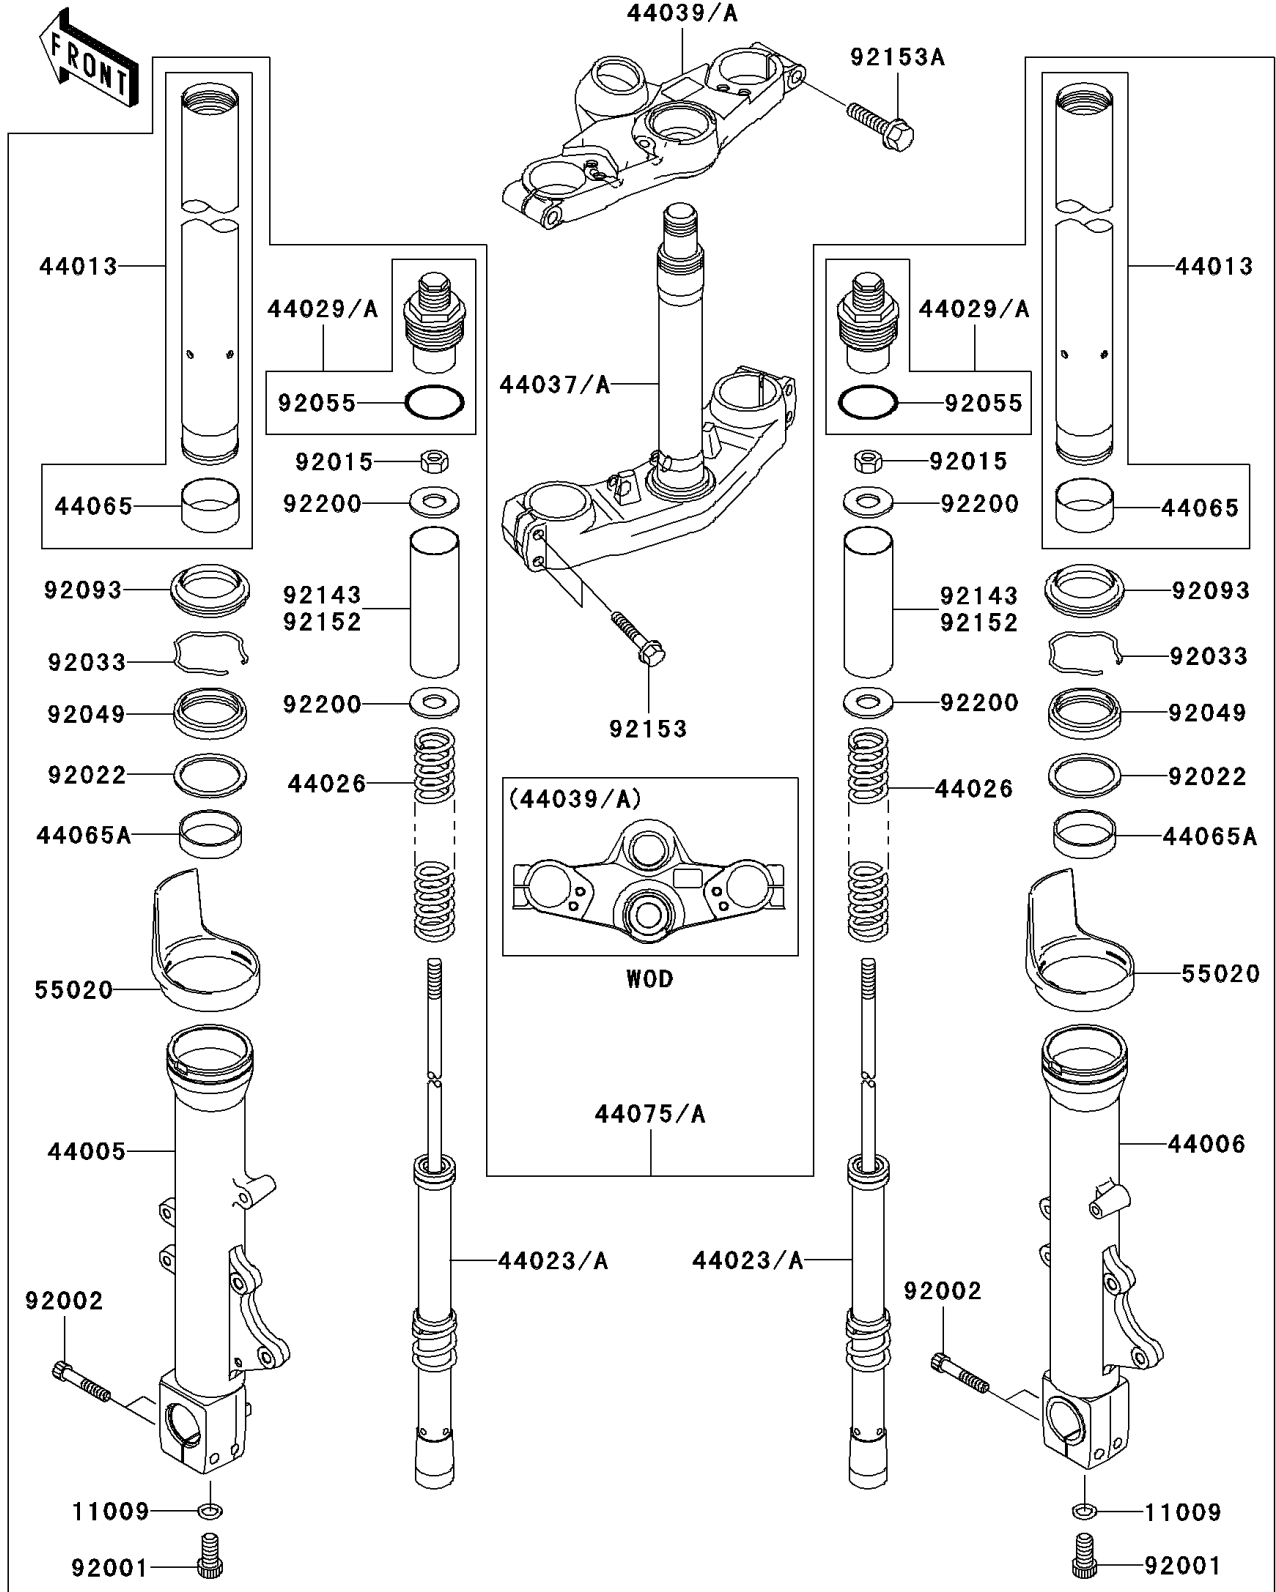

2002 ZZR1200 PARTS DIAGRAM

Front Fork

F2340

2002 ZZR1200 PARTS LIST

Front Fork

| ITEM NAME | PART NUMBER | QUANTITY |
|--|----------------|----------|
| GASKET,FORK CYLINDER BOLT (Ref # 11009) | 11009-1127 | 2 |
| PIPE-LEFT FORK OUTER,P.SILVER (Ref # 44005) | 44005-1429-458 | 1 |
| PIPE-RIGHT FORK OUTER,P.SILVER (Ref # 44006) | 44006-1429-458 | 1 |
| PIPE-FORK INNER (Ref # 44013) | 44013-1504 | 2 |
| CYLINDER-SET-FORK (Ref # 44023A) | 44023-1166 | 2 |
| SPRING-FRONT FORK (Ref # 44026) | 44026-1762 | 2 |
| SEAT-FORK SPRING (Ref # 44029A) | 44029-1172 | 2 |
| HOLDER-FORK UNDER (Ref # 44037A) | 44037-1432 | 1 |
| HOLDER-FORK UPPER,P.SILVER (Ref # 44039A) | 44039-1333-458 | 1 |
| BUSHING-FRONT FORK,INNER PIPE (Ref # 44065) | 44065-1142 | 2 |
| BUSHING-FRONT FORK (Ref # 44065A) | 44065-1143 | 2 |
| DAMPER-SET-FORK,P.SILVER (Ref # 44075A) | 44075-1166-458 | 1 |
| GUARD,FORK (Ref # 55020) | 55020-1691 | 2 |
| BOLT,FORK CYLINDER (Ref # 92001) | 92001-1309 | 2 |
| BOLT,SOCKET,8X45 (Ref # 92002) | 92002-1847 | 4 |
| NUT (Ref # 92015) | 92015-1795 | 2 |
| WASHER (Ref # 92022) | 92022-1299 | 2 |
| RING-SNAP (Ref # 92033) | 92033-1077 | 2 |
| SEAL-OIL,FORK OUTER TUBE (Ref # 92049) | 92049-1496 | 2 |
| RING-O (Ref # 92055) | 92055-1123 | 2 |
| SEAL,FORK OUTER TUBE (Ref # 92093) | 92093-1480 | 2 |
| COLLAR,FORK,L=115 (Ref # 92152) | 92152-1361 | 2 |
| BOLT,FLANGED,8X45 (Ref # 92153) | 92153-1154 | 4 |
| BOLT,FLANGED,10X45 (Ref # 92153A) | 92153-1155 | 2 |
| WASHER (Ref # 92200) | 92200-1349 | 4 |