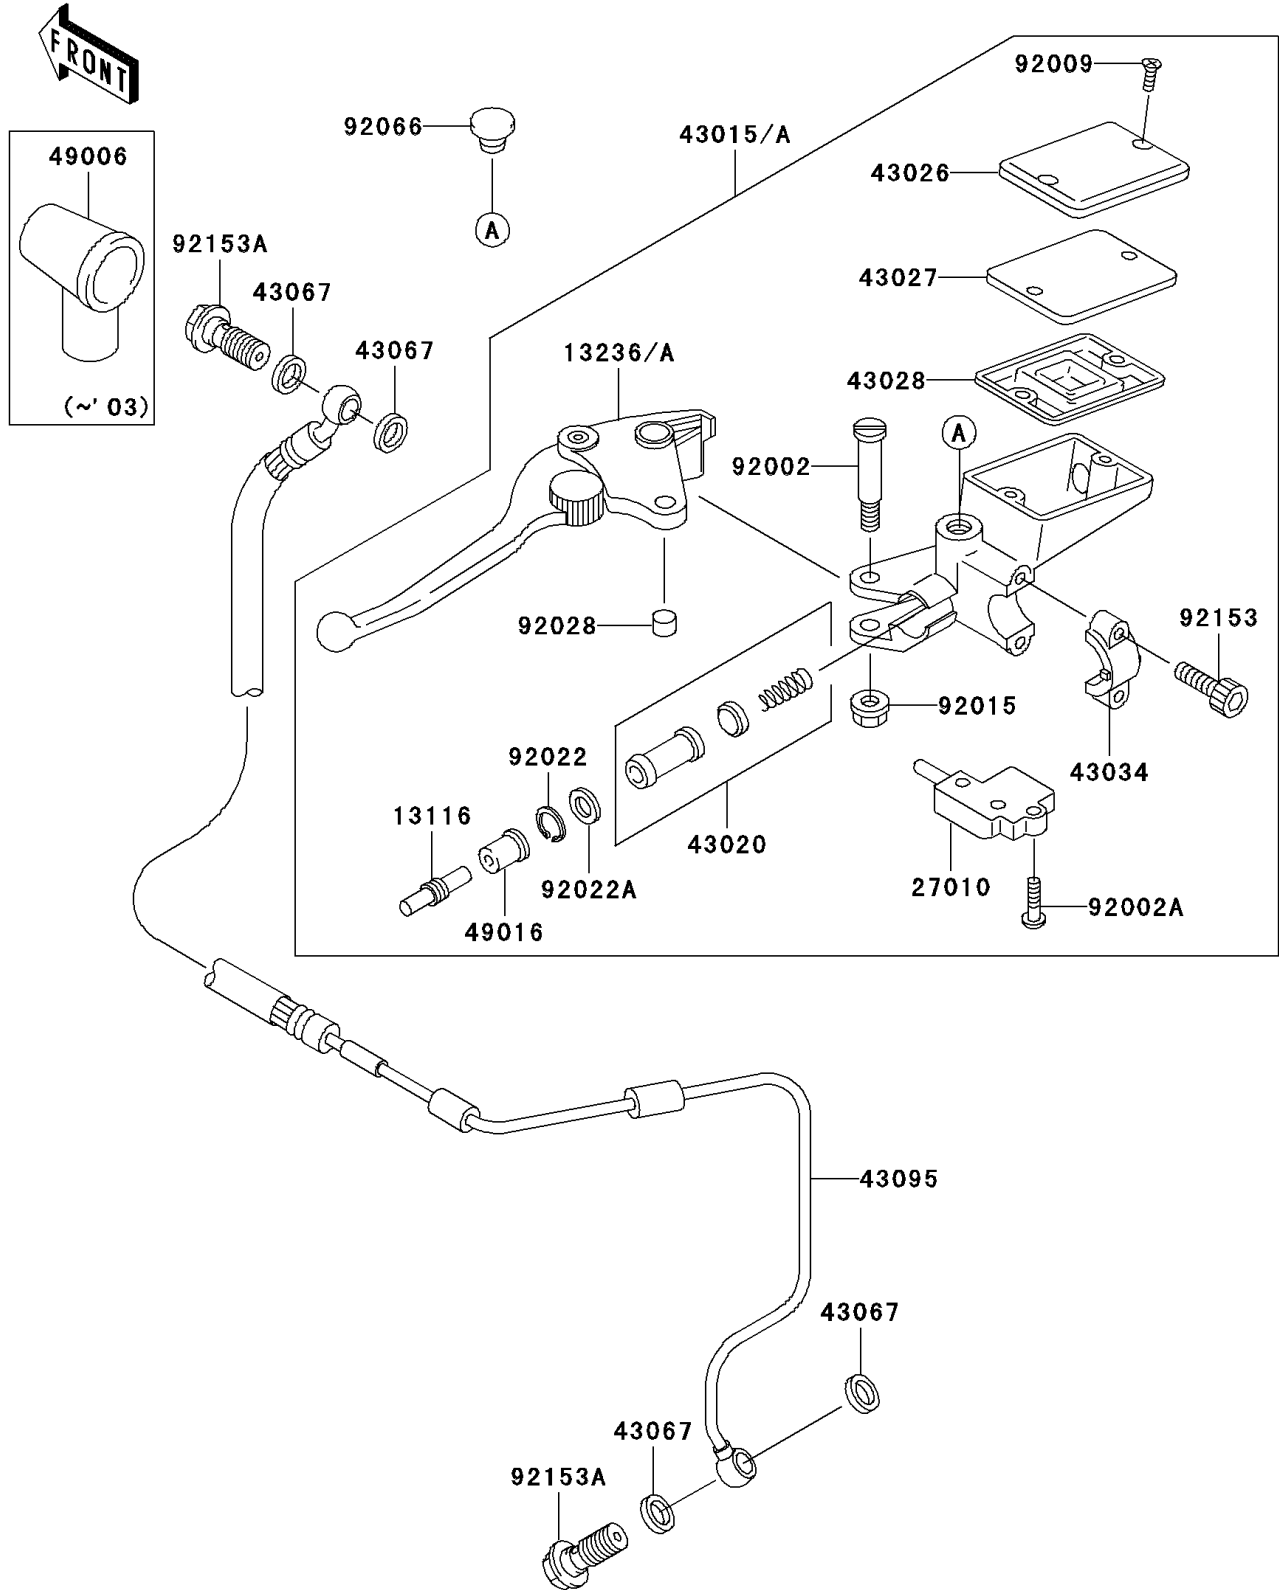

2004 ZZR1200 PARTS DIAGRAM

Clutch Master Cylinder

F2380

2004 ZZR1200 PARTS LIST

Clutch Master Cylinder

ITEM NAME	PART NUMBER	QUANTITY
ROD-PUSH,MASTER CYLINDER (Ref # 13116)	13116-1110	1
LEVER-COMP,CLUTCH (Ref # 13236A)	13236-1282	1
SWITCH,CLUTCH (Ref # 27010)	27010-1406	1
CYLINDER-ASSY-MASTER,CLUTCH (Ref # 43015)	43015-0019	1
PISTON-COMP-BRAKE,CLUTCH (Ref # 43020)	43020-1055	1
CAP-BRAKE (Ref # 43026)	43026-1076	1
PLATE-DIAPHRAGM (Ref # 43027)	43027-1055	1
DIAPHRAGM,MASTER CYLINDER (Ref # 43028)	43028-1058	1
HOLDER-BRAKE,MASTER CYLINDER (Ref # 43034)	43034-1054	1
WASHER,10.5X15X1.5 (Ref # 43067)	43067-001	4
HOSE-BRAKE,CLUTCH (Ref # 43095)	43095-1253	1
COVER-SEAL,MASTER CYLINDER (Ref # 49016)	49016-1044	1
BOLT,LEVER SET,BLACK (Ref # 92002)	92002-1322	1
SCREW,4X16 (Ref # 92002A)	92002-1325	1
SCREW,4MM (Ref # 92009)	92009-1458	2
NUT,FLANGED,6MM,BLACK (Ref # 92015)	92015-1233	1
CIRCLIP (Ref # 92022)	92022-1605	1
WASHER,PISTON (Ref # 92022A)	92022-1606	1
BUSHING,MASTER CYLINDER (Ref # 92028)	92028-1310	1
PLUG,9.5X8,POLYETHYLENE (Ref # 92066)	92066-1077	1
BOLT,SOCKET,6X20 (Ref # 92153)	92153-0417	2
BOLT,OIL,L=23 (Ref # 92153A)	92153-0627	2