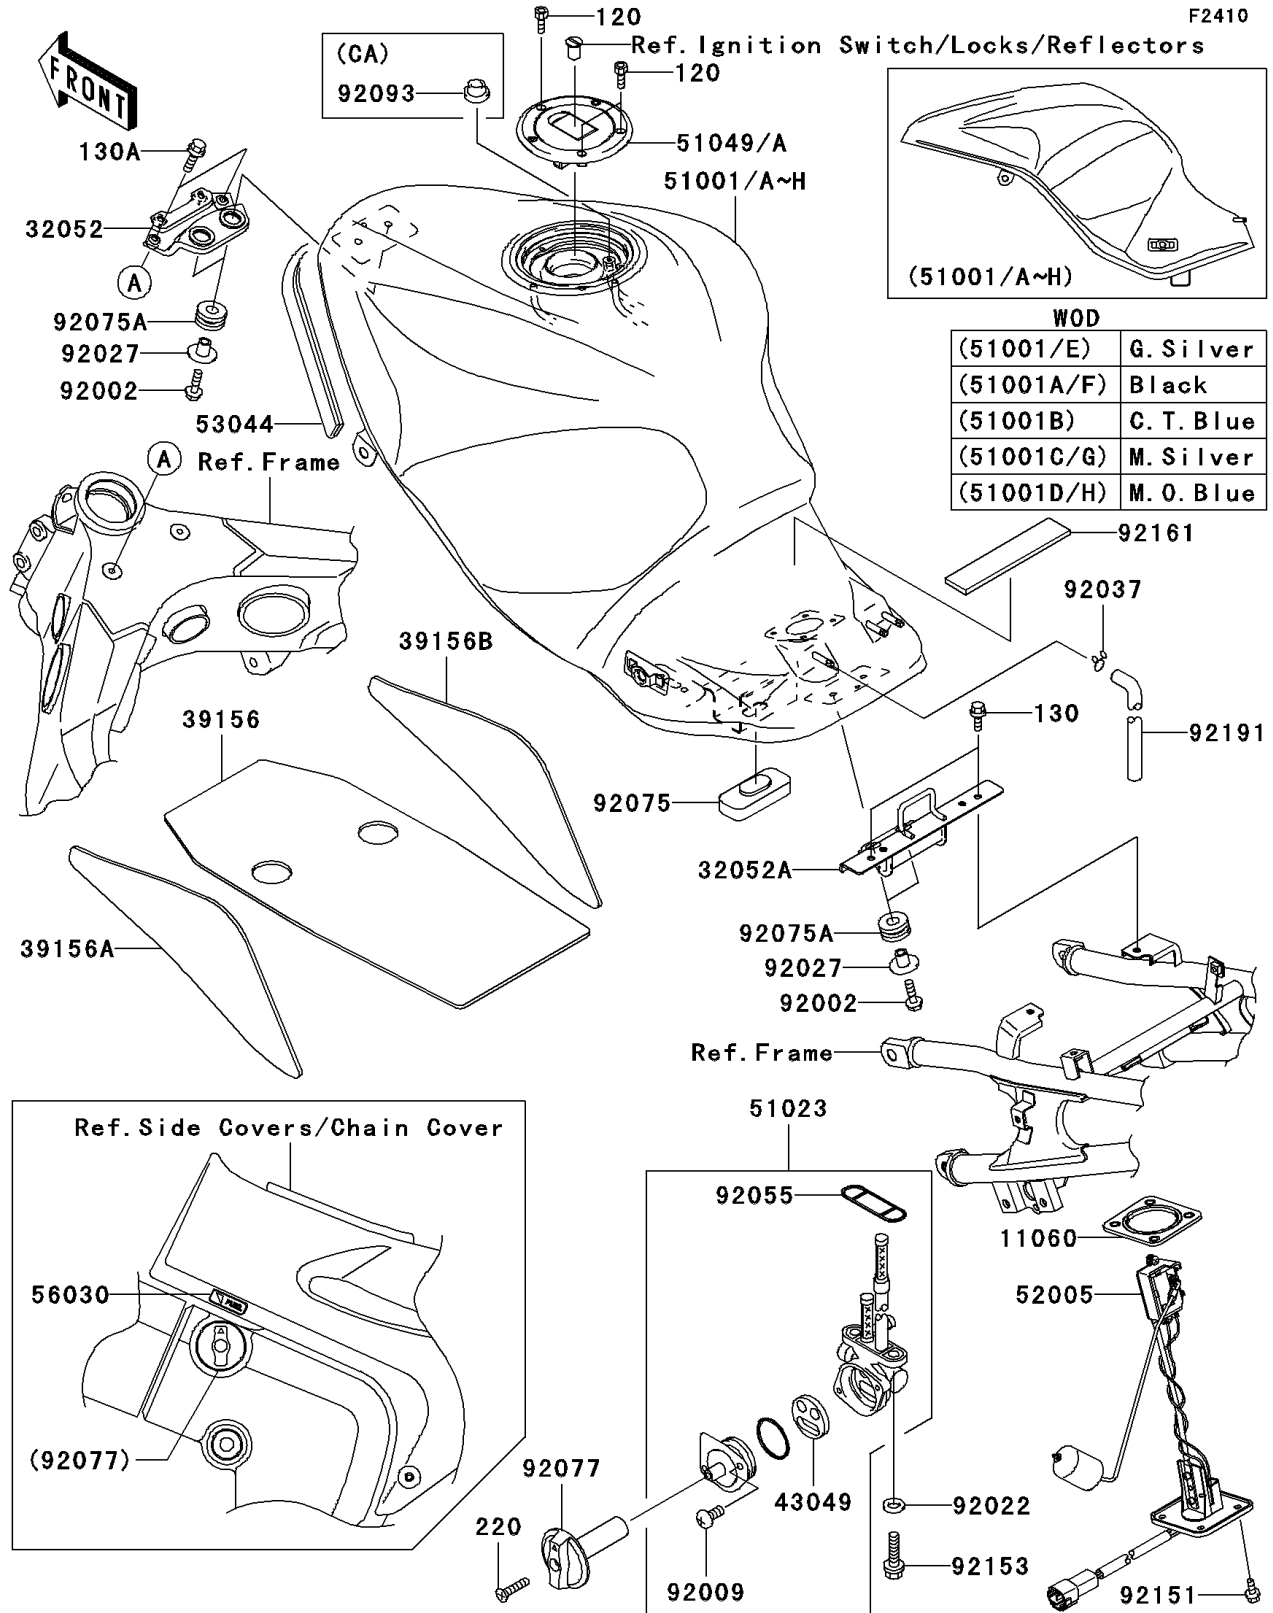

2004 ZZR1200 PARTS DIAGRAM

Fuel Tank

2004 ZZR1200 PARTS LIST

Fuel Tank

ITEM NAME	PART NUMBER	QUANTITY
GASKET,FUEL GAUGE (Ref # 11060)	11060-1952	1
BRACKET-TANK,FR (Ref # 32052)	32052-1559	1
BRACKET-TANK,RR (Ref # 32052A)	32052-1560	1
PAD,FUEL TANK,CNT (Ref # 39156)	39156-1709	1
PAD,FUEL TANK,LH (Ref # 39156A)	39156-1710	1
PAD,FUEL TANK,RH (Ref # 39156B)	39156-1711	1
PACKING,TAP VALVE (Ref # 43049)	43049-1099	1
TAP-ASSY,FUEL (Ref # 51023)	51023-1368	1
CAP-TANK,FUEL (Ref # 51049A)	51049-1127	1
GAUGE,FUEL (Ref # 52005)	52005-1155	1
TRIM,L=600 (Ref # 53044)	53044-1329	1
LABEL,FUEL TAP KNOB (Ref # 56030)	56030-1281	1
BOLT,6X20 (Ref # 92002)	92002-1237	4
SCREW,3X8 (Ref # 92009)	92009-1386	2
WASHER,6.2X11X1.5 (Ref # 92022)	92022-183	2
COLLAR,L=13.1 (Ref # 92027)	92027-251	4
CLAMP,TUBE (Ref # 92037)	92037-147	1
RING-O,FUEL TAP PACKING (Ref # 92055)	92055-1112	1
DAMPER,FUEL TANK,RR (Ref # 92075)	92075-1114	1
DAMPER (Ref # 92075A)	92075-1690	4
KNOB,FUEL TAP (Ref # 92077)	92077-1131	1
BOLT-SOCKET (Ref # 120)	120S0516	3
BOLT-FLANGED,6X16,BLACK (Ref # 130)	130J0616	2
BOLT-FLANGED (Ref # 130A)	130J0620	2
SCREW-PAN-CROSS (Ref # 220)	220F0416	1
BOLT,5X12 (Ref # 92151)	92151-1599	4
BOLT,FLANGED,6X25 (Ref # 92153)	92153-0514	2
DAMPER,FUEL TANK (Ref # 92161)	92161-1299	1
TUBE,DRAIN (Ref # 92191)	92191-1272	1

2004 ZZR1200 PARTS LIST

Fuel Tank

ITEM NAME	PART NUMBER	QUANTITY
TANK-COMP-FUEL,C.T.BLUE (Ref # 51001B)	51001-1672-235	1
TANK-COMP-FUEL,M.SILVER (Ref # 51001C)	51001-1672-473	1
TANK-COMP-FUEL,M.SILVER (Ref # 51001G)	51001-1673-473	1
SEAL,FUEL TANK CAP (Ref # 92093)	92093-1030	1