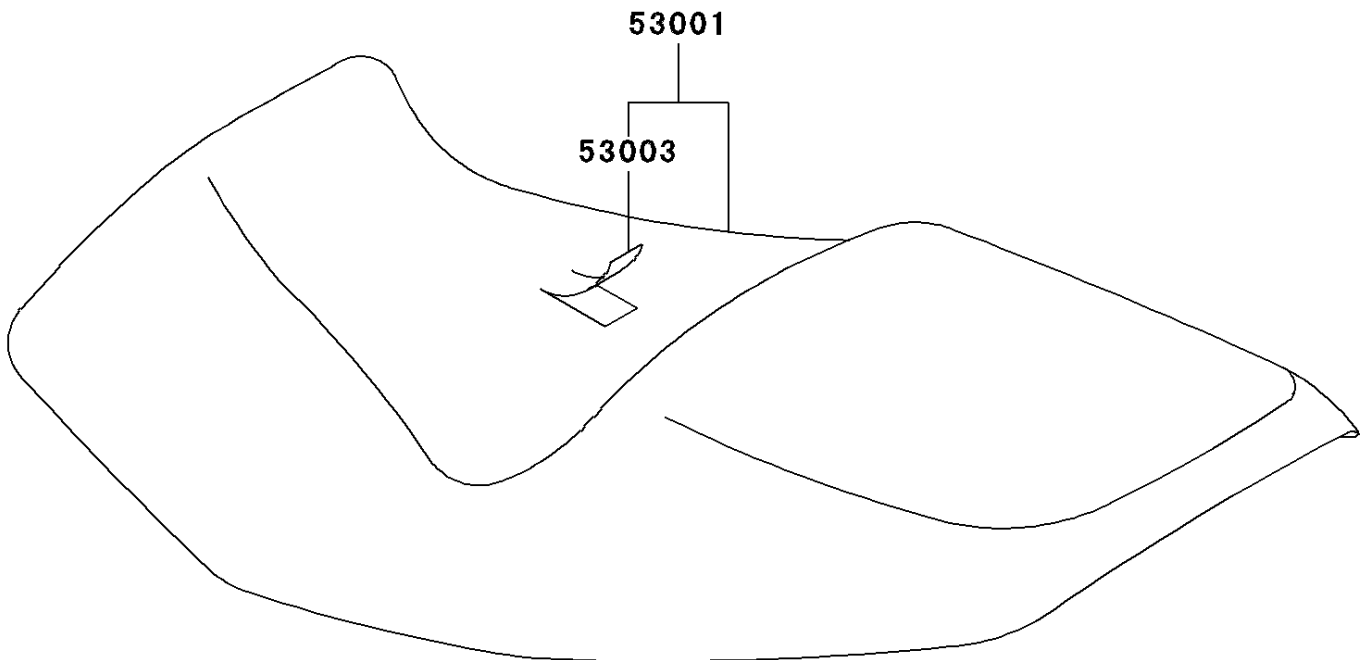

2004 ZZR1200 PARTS DIAGRAM

Seat

F2510

2004 ZZR1200 PARTS LIST

Seat

ITEM NAME	PART NUMBER	QUANTITY
SEAT-ASSY,DUAL,BLACK (Ref # 53001)	53001-1983-MA	1
LEATHER,SEAT,BLACK (Ref # 53003)	53003-1496-MA	1