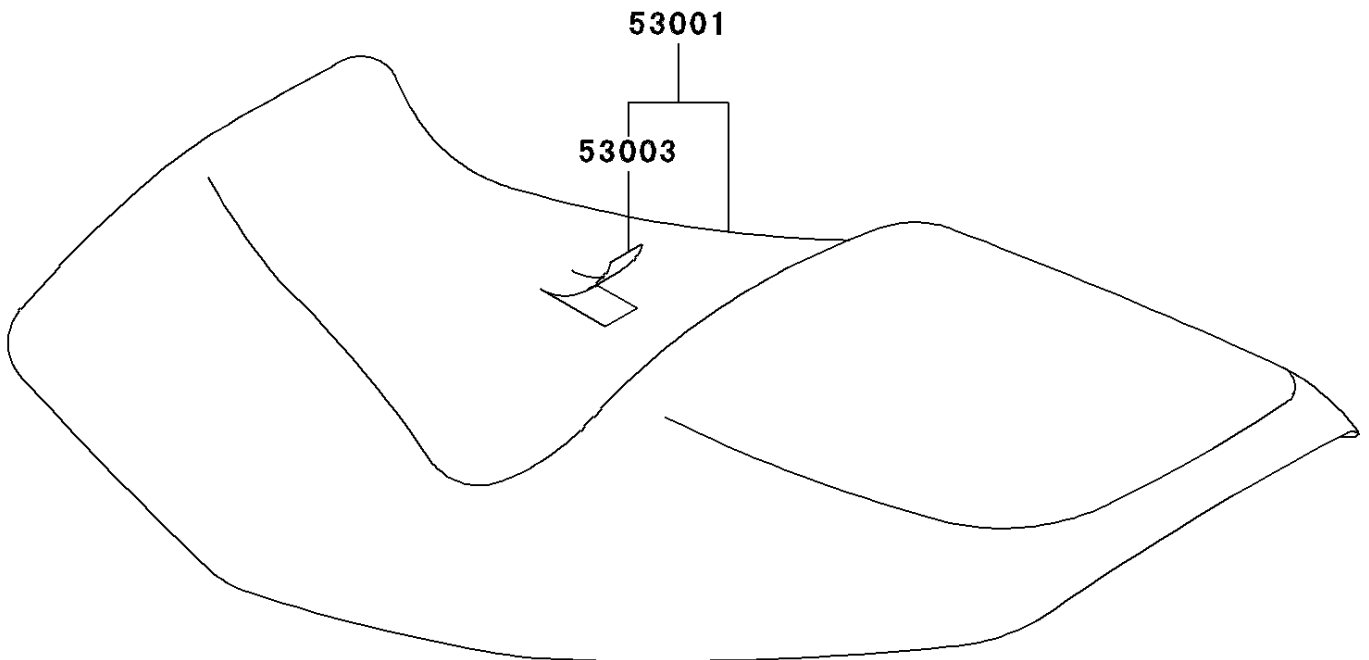

# 2005 ZZR1200 PARTS DIAGRAM

Seat

F2510

## 2005 ZZR1200 PARTS LIST

### Seat

ITEM NAME	PART NUMBER	QUANTITY
SEAT-ASSY,DUAL,BLACK (Ref # 53001)	53001-1983-MA	1
LEATHER,SEAT,BLACK (Ref # 53003)	53003-1496-MA	1