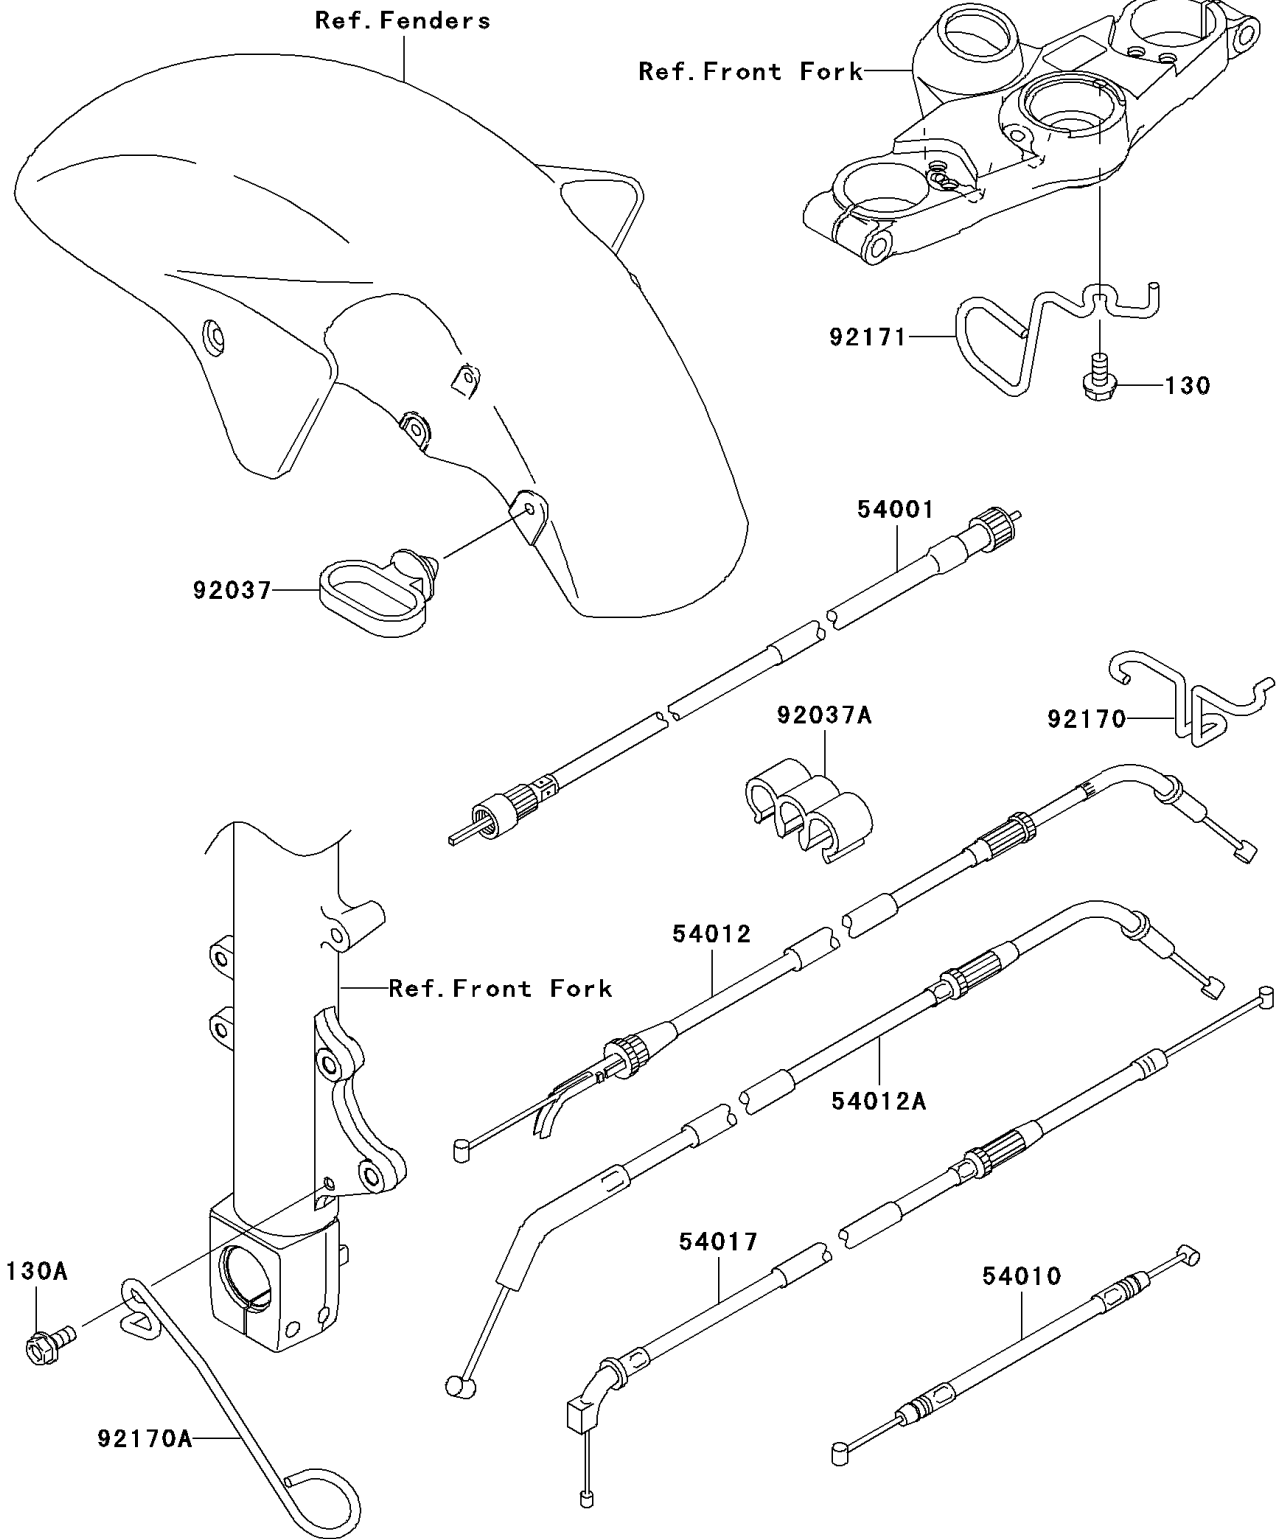

2002 ZZR1200 PARTS DIAGRAM

Cables

F2540

2002 ZZR1200 PARTS LIST

Cables

ITEM NAME	PART NUMBER	QUANTITY
BOLT-FLANGED (Ref # 130)	130L0612	1
BOLT-FLANGED,6X14 (Ref # 130A)	130V0614	1
CABLE-SPEEDMETER (Ref # 54001)	54001-1259	1
CABLE,SEAT LOCK (Ref # 54010)	54010-1128	1
CABLE-THROTTLE,OPENING (Ref # 54012)	54012-1652	1
CABLE-THROTTLE,CLOSING (Ref # 54012A)	54012-1653	1
CABLE-STARTER (Ref # 54017)	54017-1089	1
CLAMP,CABLE (Ref # 92037)	92037-1459	1
CLAMP,CABLE (Ref # 92037A)	92037-1697	1
CLAMP,CABLE (Ref # 92170)	92170-1207	1
CLAMP,CABLE (Ref # 92170A)	92170-1669	1
CLAMP,CABLE (Ref # 92171)	92171-1508	1