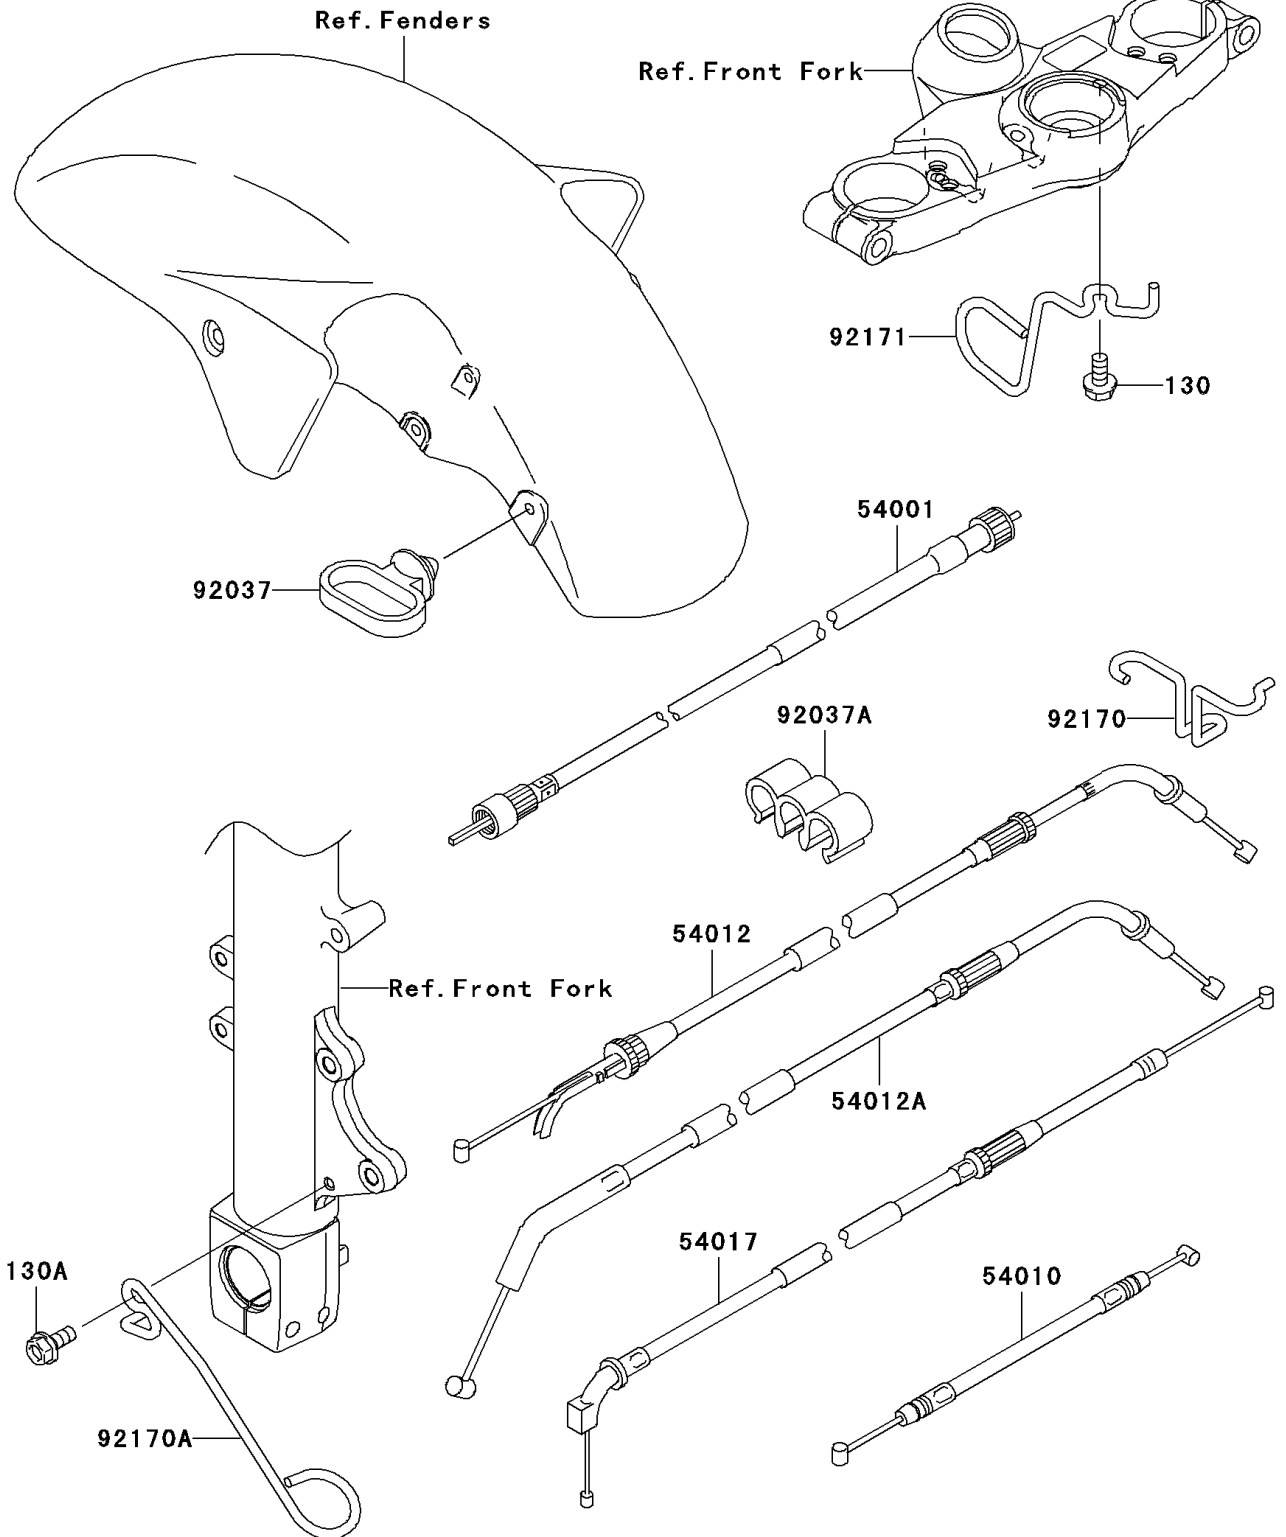

2004 ZZR1200 PARTS DIAGRAM

Cables

F2540

2004 ZZR1200 PARTS LIST

Cables

ITEM NAME	PART NUMBER	QUANTITY
BOLT-FLANGED (Ref # 130)	130L0612	1
BOLT-FLANGED,6X14 (Ref # 130A)	130V0614	1
CABLE-SPEEDMETER (Ref # 54001)	54001-1259	1
CABLE,SEAT LOCK (Ref # 54010)	54010-1128	1
CABLE-THROTTLE,OPENING (Ref # 54012)	54012-1652	1
CABLE-THROTTLE,CLOSING (Ref # 54012A)	54012-1653	1
CABLE-STARTER (Ref # 54017)	54017-1089	1
CLAMP,CABLE (Ref # 92037)	92037-1459	1
CLAMP,CABLE (Ref # 92037A)	92037-1697	1
CLAMP,CABLE (Ref # 92170)	92170-1207	1
CLAMP,CABLE (Ref # 92170A)	92170-1669	1
CLAMP,CABLE (Ref # 92171)	92171-1508	1