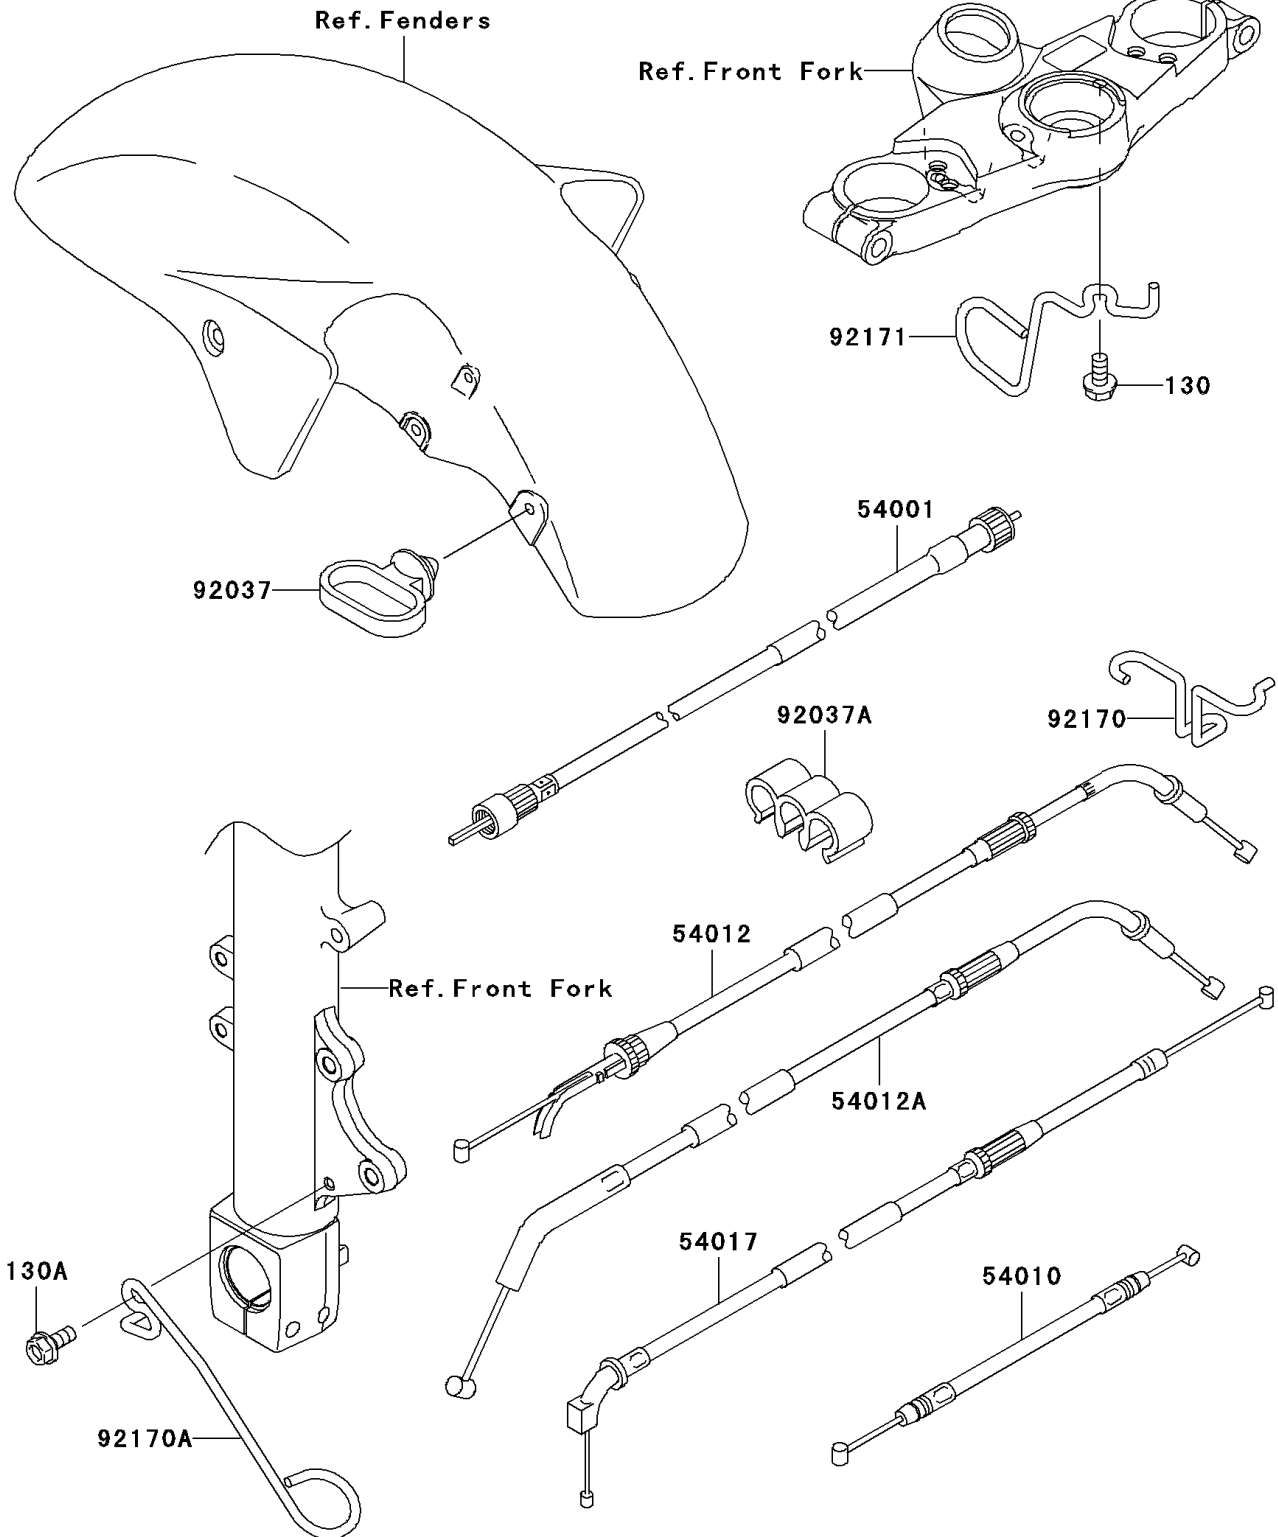

2005 ZZR1200 PARTS DIAGRAM

Cables

F2540

2005 ZZR1200 PARTS LIST

Cables

ITEM NAME	PART NUMBER	QUANTITY
BOLT-FLANGED (Ref # 130)	130L0612	1
BOLT-FLANGED,6X14 (Ref # 130A)	130V0614	1
CABLE-SPEEDMETER (Ref # 54001)	54001-1259	1
CABLE,SEAT LOCK (Ref # 54010)	54010-1128	1
CABLE-THROTTLE,OPENING (Ref # 54012)	54012-1652	1
CABLE-THROTTLE,CLOSING (Ref # 54012A)	54012-1653	1
CABLE-STARTER (Ref # 54017)	54017-1089	1
CLAMP,CABLE (Ref # 92037)	92037-1459	1
CLAMP,CABLE (Ref # 92037A)	92037-1697	1
CLAMP,CABLE (Ref # 92170)	92170-1207	1
CLAMP,CABLE (Ref # 92170A)	92170-1669	1
CLAMP,CABLE (Ref # 92171)	92171-1508	1