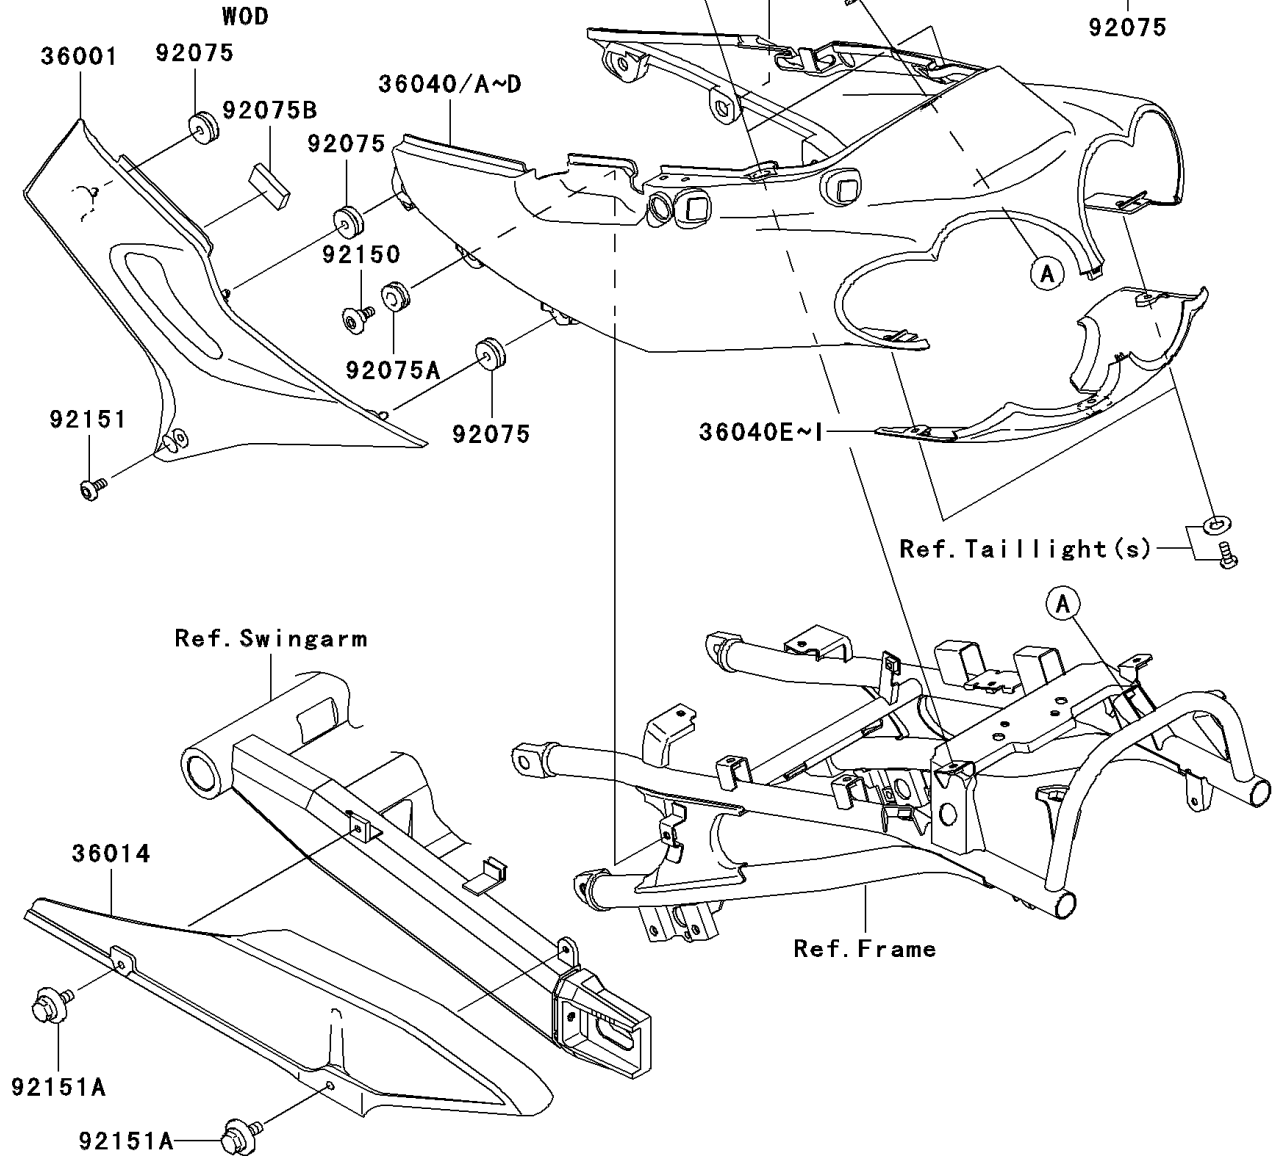

2004 ZZR1200 PARTS DIAGRAM

Side Covers/Chain Cover

F2610

(36040)	G. Silver
(36040A)	Black
(36040B)	C. T. Blue
(36040C)	M. Silver
(36040D)	M. O. Blue

2004 ZZR1200 PARTS LIST

Side Covers/Chain Cover

ITEM NAME	PART NUMBER	QUANTITY
COVER-SIDE,LH,M.GRAYSTONE (Ref # 36001)	36001-1668-C4	1
COVER-SIDE,RH,M.GRAYSTONE (Ref # 36001A)	36001-1669-C4	1
CASE-CHAIN (Ref # 36014)	36014-1261	1
COVER-TAIL,M.SILVER (Ref # 36040C)	36040-1062-473	1
COVER-TAIL,LWR,M.SILVER (Ref # 36040H)	36040-1063-473	1
DAMPER (Ref # 92075)	92075-1067	6
DAMPER (Ref # 92075A)	92075-1634	5
DAMPER (Ref # 92075B)	92075-1902	2
BOLT,SOCKET,6MM (Ref # 92150)	92150-1154	5
BOLT,SOCKET,6X14 (Ref # 92151)	92151-1654	2
BOLT,6X12 (Ref # 92151A)	92151-1985	2
COVER-TAIL,C.T.BLUE (Ref # 36040B)	36040-1062-235	1
COVER-TAIL,LWR,C.T.BLUE (Ref # 36040G)	36040-1063-235	1