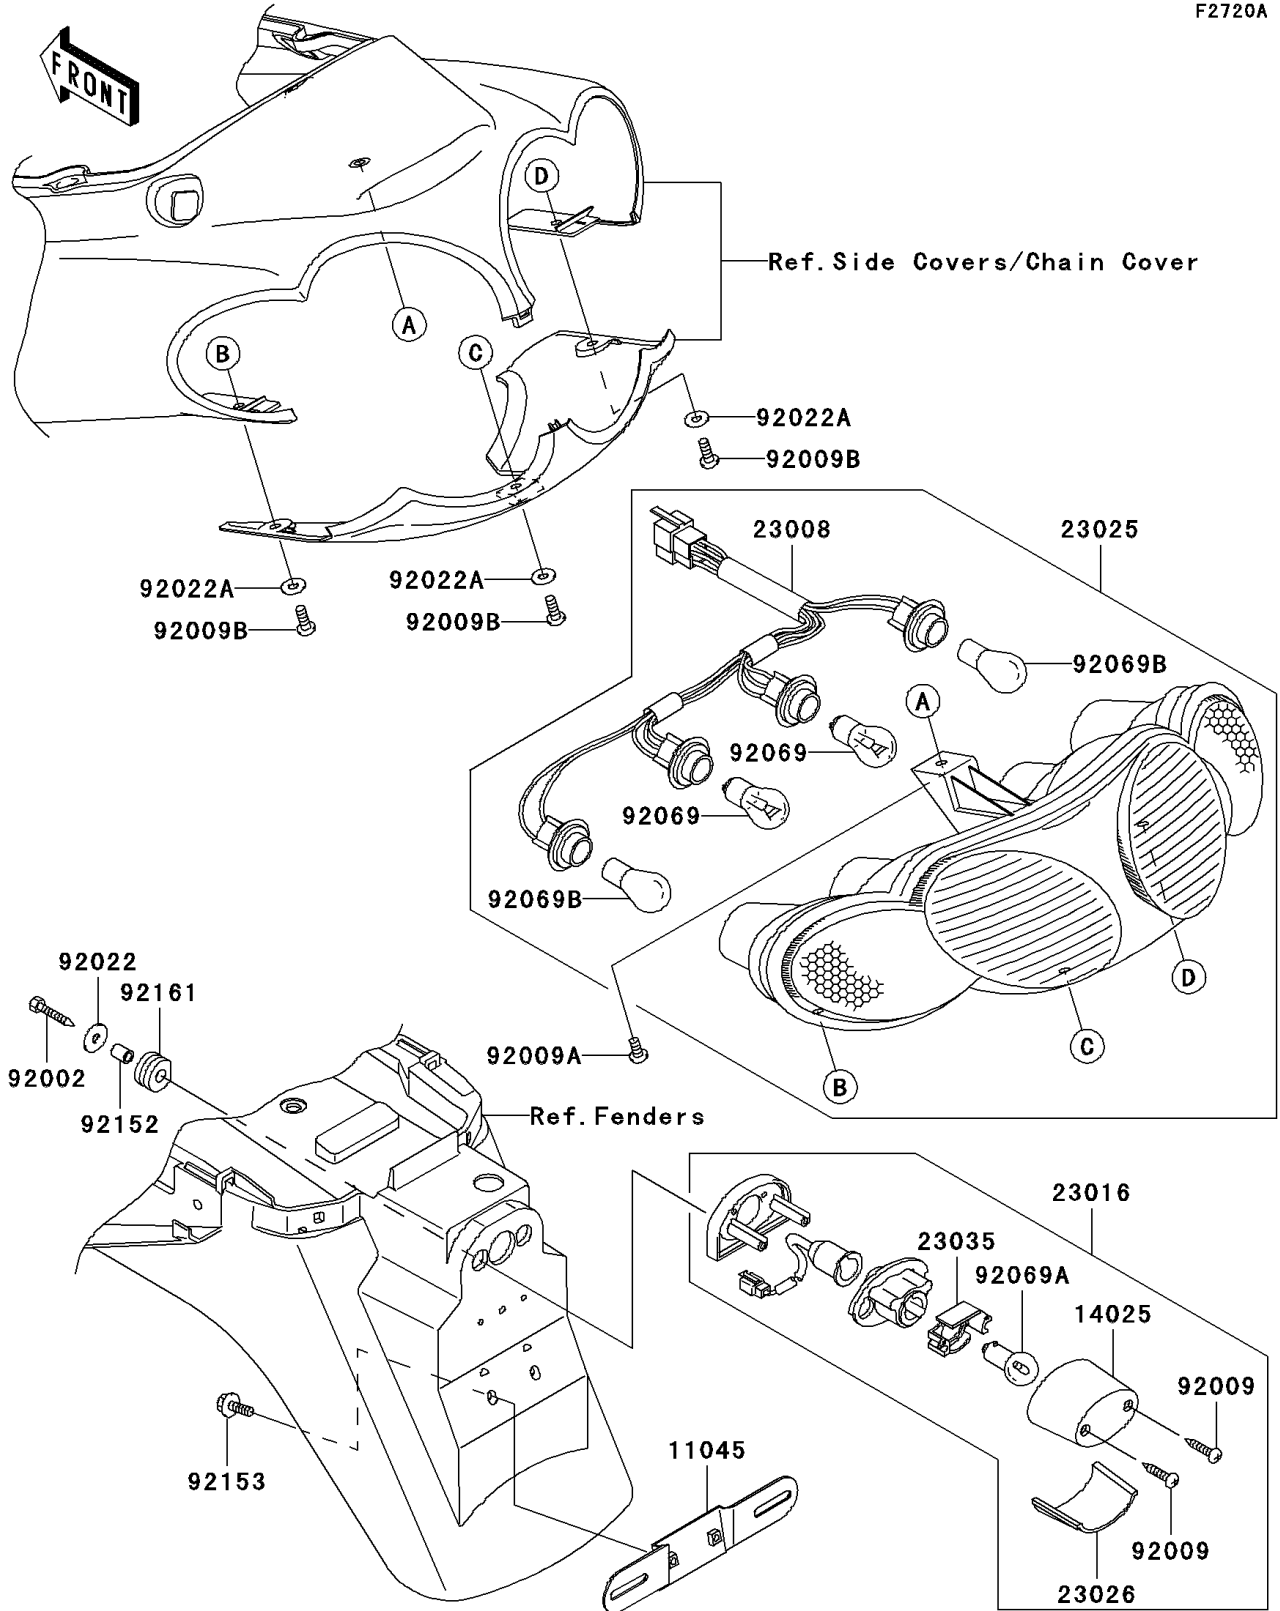

2005 ZZR1200 PARTS DIAGRAM

Taillight(s)(C3/C4)

F2720A

2005 ZZR1200 PARTS LIST

Taillight(s)(C3/C4)

ITEM NAME	PART NUMBER	QUANTITY
BRACKET,LICENSE (Ref # 11045)	11045-1387	1
COVER,LICENSE LAMP (Ref # 14025)	14025-1725	1
SOCKET-ASSY,TAIL LAMP (Ref # 23008)	23008-1667	1
LAMP-ASSY,LICENSE (Ref # 23016)	23016-1194	1
LAMP-TAIL (Ref # 23025)	23025-1324	1
LENS,LICENSE LAMP (Ref # 23026)	23026-1064	1
REFLECTOR-LAMP,LICENSE (Ref # 23035)	23035-1066	1
BOLT,TAPPING,5X25 (Ref # 92002)	92002-1831	2
SCREW,TAPPING,4X20 (Ref # 92009)	92009-1378	2
SCREW,6X12 (Ref # 92009A)	92009-1744	1
SCREW,6X16 (Ref # 92009B)	92009-3771	3
WASHER,5.5X20X1.2 (Ref # 92022)	92022-1581	2
WASHER,6.5X16X1.0 (Ref # 92022A)	92022-1654	3
BULB,12V 21/5W (Ref # 92069)	92069-063	2
BULB,12V 5W (Ref # 92069A)	92069-1055	1
BULB,12V 21W (Ref # 92069B)	92069-1125	2
COLLAR,6X9X11.5 (Ref # 92152)	92152-1458	2
BOLT,6X16 (Ref # 92153)	92153-0684	2
DAMPER (Ref # 92161)	92161-1313	2