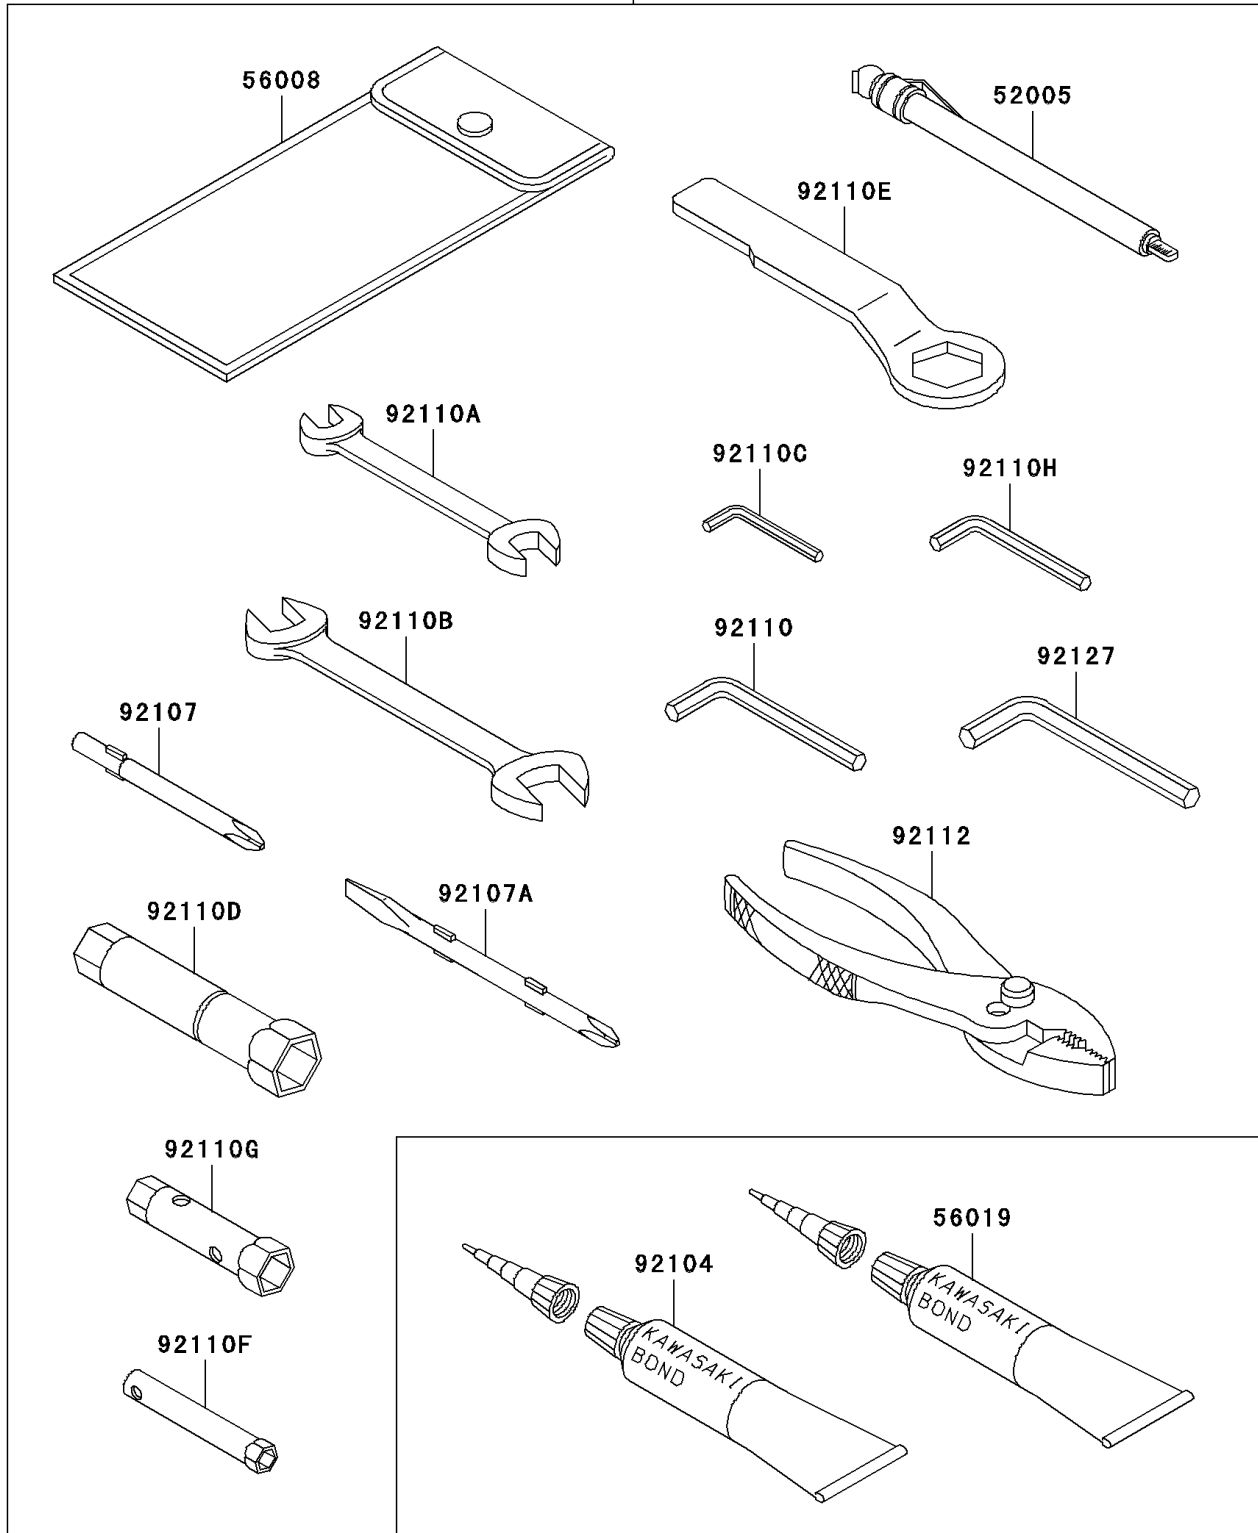

2002 ZZR1200 PARTS DIAGRAM

Owner's Tools

56007

F2810

2002 ZZR1200 PARTS LIST

Owner's Tools

ITEM NAME	PART NUMBER	QUANTITY
GAUGE,AIR,350KPA/50PSI (Ref # 52005)	52005-1142	1
TOOL-KIT (Ref # 56007)	56007-1489	1
BAG,TOOL (Ref # 56008)	56008-006	1
THREE BOND TB1211,HT/RS,WHITE (Ref # 56019)	56019-120	1
GASKET-LIQUID,BLACK TB1216B (Ref # 92104)	92104-1064	AR
TOOL-DRIVER,#3PHILLIPS (Ref # 92107)	92107-1002	1
TOOL-DRIVER,#2PHILLIPS&SLOT (Ref # 92107A)	92107-1052	1
TOOL-WRENCH,ALLEN,5MM (Ref # 92110)	92110-1015	1
TOOL-WRENCH,OPEN END,10X12 (Ref # 92110A)	92110-1038	1
TOOL-WRENCH,OPEN END,14X17 (Ref # 92110B)	92110-1045	1
TOOL-WRENCH,ALLEN,3MM (Ref # 92110C)	92110-1140	1
TOOL-WRENCH,BOX,16MM (Ref # 92110D)	92110-1145	1
TOOL-WRENCH,BOX END,27MM (Ref # 92110E)	92110-1147	1
TOOL-WRENCH,BOX,8MM (Ref # 92110F)	92110-1174	1
TOOL-WRENCH,BOX,10&12MM (Ref # 92110G)	92110-1175	1
TOOL-WRENCH,ALLEN,4MM (Ref # 92110H)	92110-3703	1
TOOL-PLIERS (Ref # 92112)	92112-003	1
TOOL-WRENCH,ALLEN,6MM (Ref # 92127)	92127-003	1