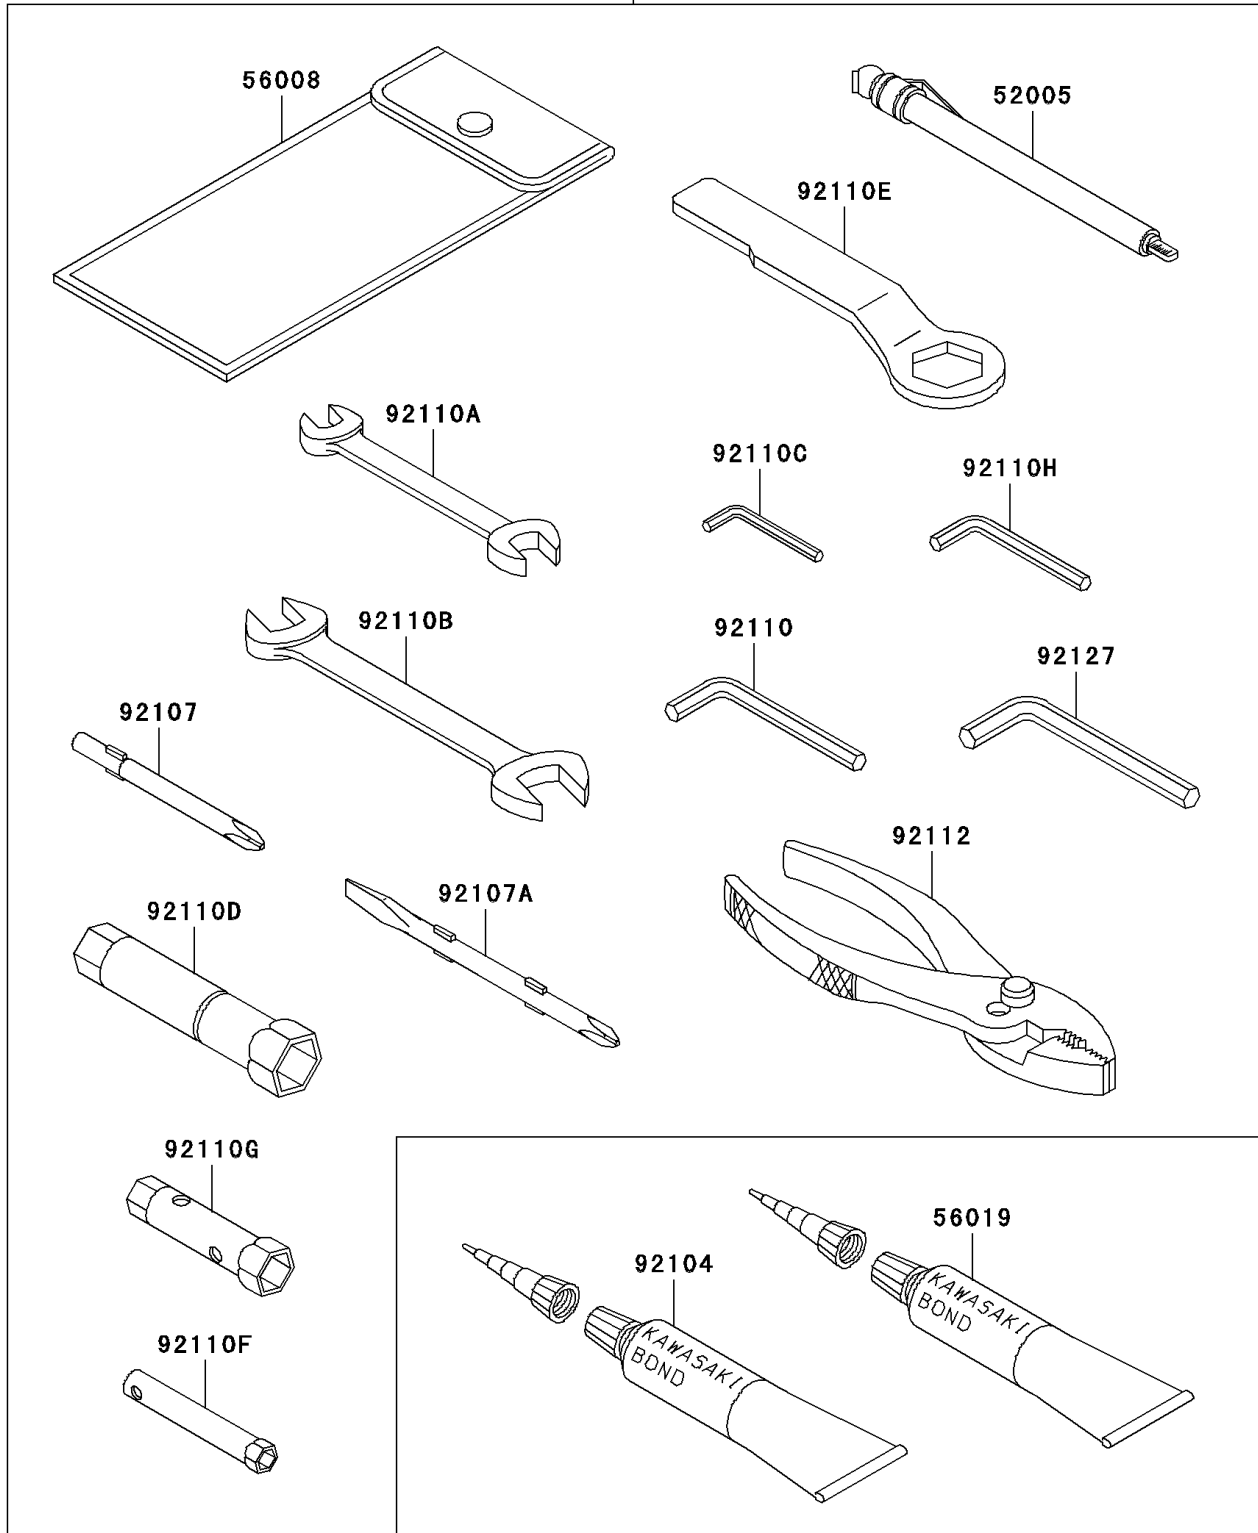

# 2004 ZZR1200 PARTS DIAGRAM

Owner's Tools

56007

F2810

## 2004 ZZR1200 PARTS LIST

### Owner's Tools

ITEM NAME	PART NUMBER	QUANTITY
GAUGE,AIR,350KPA/50PSI (Ref # 52005)	52005-1142	1
TOOL-KIT (Ref # 56007)	56007-1489	1
BAG,TOOL (Ref # 56008)	56008-006	1
THREE BOND TB1211,HT/RS,WHITE (Ref # 56019)	56019-120	1
GASKET-LIQUID,BLACK TB1216B (Ref # 92104)	92104-1064	AR
TOOL-DRIVER,#3PHILLIPS (Ref # 92107)	92107-1002	1
TOOL-DRIVER,#2PHILLIPS&SLOT (Ref # 92107A)	92107-1052	1
TOOL-WRENCH,ALLEN,5MM (Ref # 92110)	92110-1015	1
TOOL-WRENCH,OPEN END,10X12 (Ref # 92110A)	92110-1038	1
TOOL-WRENCH,OPEN END,14X17 (Ref # 92110B)	92110-1045	1
TOOL-WRENCH,ALLEN,3MM (Ref # 92110C)	92110-1140	1
TOOL-WRENCH,BOX,16MM (Ref # 92110D)	92110-1145	1
TOOL-WRENCH,BOX END,27MM (Ref # 92110E)	92110-1147	1
TOOL-WRENCH,BOX,8MM (Ref # 92110F)	92110-1174	1
TOOL-WRENCH,BOX,10&12MM (Ref # 92110G)	92110-1175	1
TOOL-WRENCH,ALLEN,4MM (Ref # 92110H)	92110-3703	1
TOOL-PLIERS (Ref # 92112)	92112-003	1
TOOL-WRENCH,ALLEN,6MM (Ref # 92127)	92127-003	1