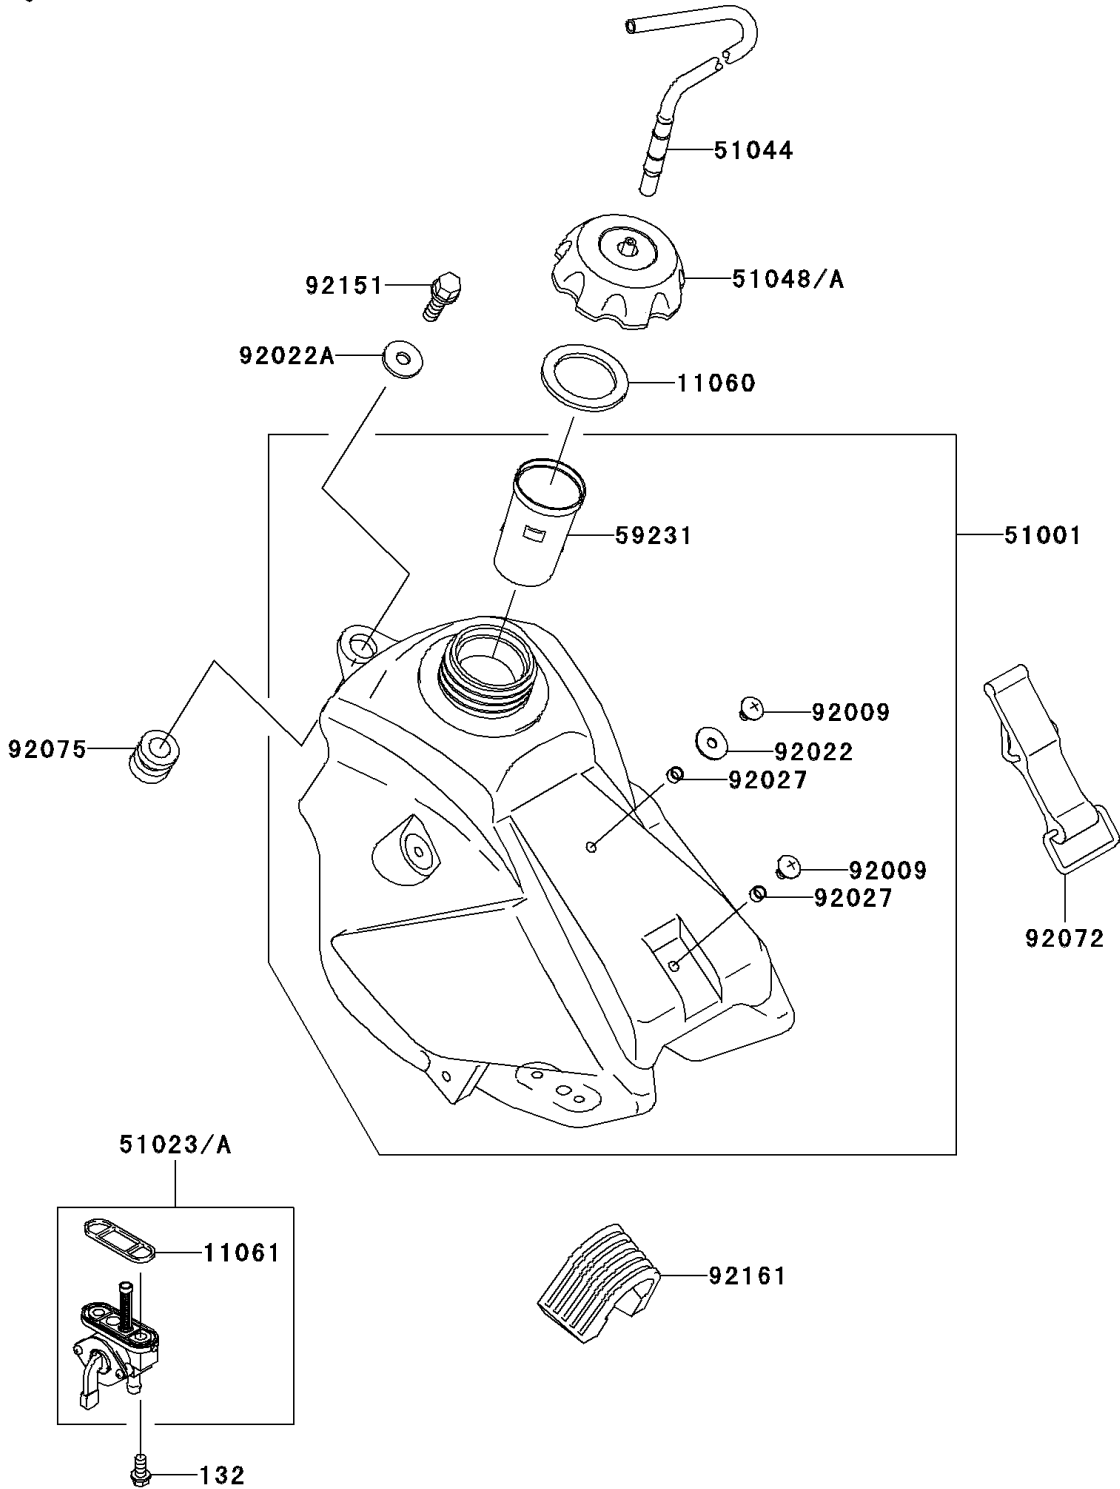

2006 KX65 PARTS DIAGRAM

Fuel Tank

F2410

2006 KX65 PARTS LIST

Fuel Tank

ITEM NAME	PART NUMBER	QUANTITY
BOLT-FLANGED-SMALL,6X12 (Ref # 132)	132BA0612	2
GASKET,FUEL TANK CAP (Ref # 11060)	11060-1340	1
GASKET,FUEL TAP (Ref # 11061)	11061-0181	1
TANK-COMP-FUEL,F.BLACK (Ref # 51001)	51001-1676-6Z	1
TAP-ASSY,FUEL (Ref # 51023)	51023-0021	1
TUBE-ASSY (Ref # 51044)	51044-0025	1
CAP-ASSY-TANK,FUEL (Ref # 51048A)	51048-1124	1
FILLER (Ref # 59231)	59231-1096	1
SCREW,6X10 (Ref # 92009)	92009-1530	2
WASHER,PLAIN,6MM (Ref # 92022)	92022-165	1
WASHER,6.5X24X2 (Ref # 92022A)	92022-1690	1
COLLAR,6.2X7.8X5 (Ref # 92027)	92027-2096	2
BAND,FUEL TANK (Ref # 92072)	92072-1229	1
DAMPER (Ref # 92075)	92075-1787	1
BOLT,6X14 (Ref # 92151)	92151-1423	1
DAMPER,FUEL TANK,RR (Ref # 92161)	92161-1077	1