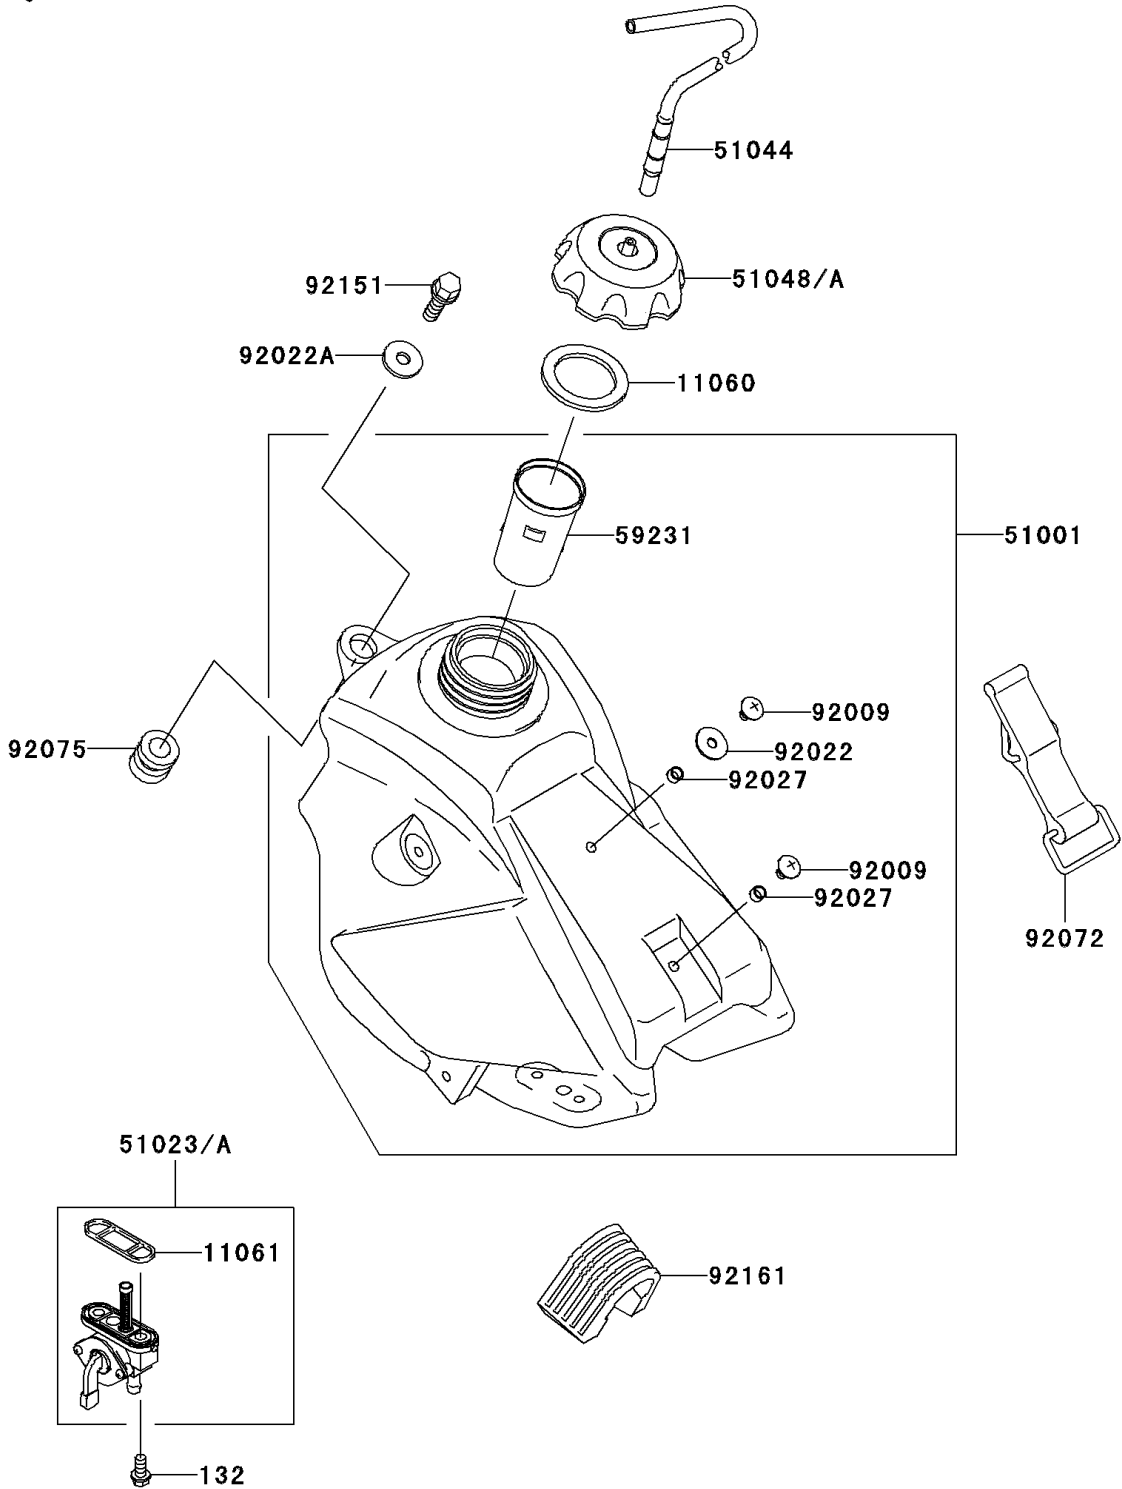

2008 KX™ 65 PARTS DIAGRAM

Fuel Tank

F2410

2008 KX™ 65 PARTS LIST

Fuel Tank

ITEM NAME	PART NUMBER	QUANTITY
BOLT-FLANGED-SMALL,6X12 (Ref # 132)	132BA0612	2
GASKET,FUEL TANK CAP (Ref # 11060)	11060-1340	1
GASKET,FUEL TAP (Ref # 11061)	11061-0181	1
TANK-COMP-FUEL,F.BLACK (Ref # 51001)	51001-1676-6Z	1
TAP-ASSY,FUEL (Ref # 51023A)	51023-0024	1
TUBE-ASSY (Ref # 51044)	51044-0025	1
CAP-ASSY-TANK,FUEL (Ref # 51048)	51048-0014	1
FILLER (Ref # 59231)	59231-1096	1
SCREW,6X10 (Ref # 92009)	92009-1530	2
WASHER,PLAIN,6MM (Ref # 92022)	92022-165	1
WASHER,6.5X24X2 (Ref # 92022A)	92022-1690	1
COLLAR,6.2X7.8X5 (Ref # 92027)	92027-2096	2
BAND,FUEL TANK (Ref # 92072)	92072-1229	1
DAMPER (Ref # 92075)	92075-1787	1
BOLT,6X14 (Ref # 92151)	92151-1423	1
DAMPER,FUEL TANK,RR (Ref # 92161)	92161-1077	1