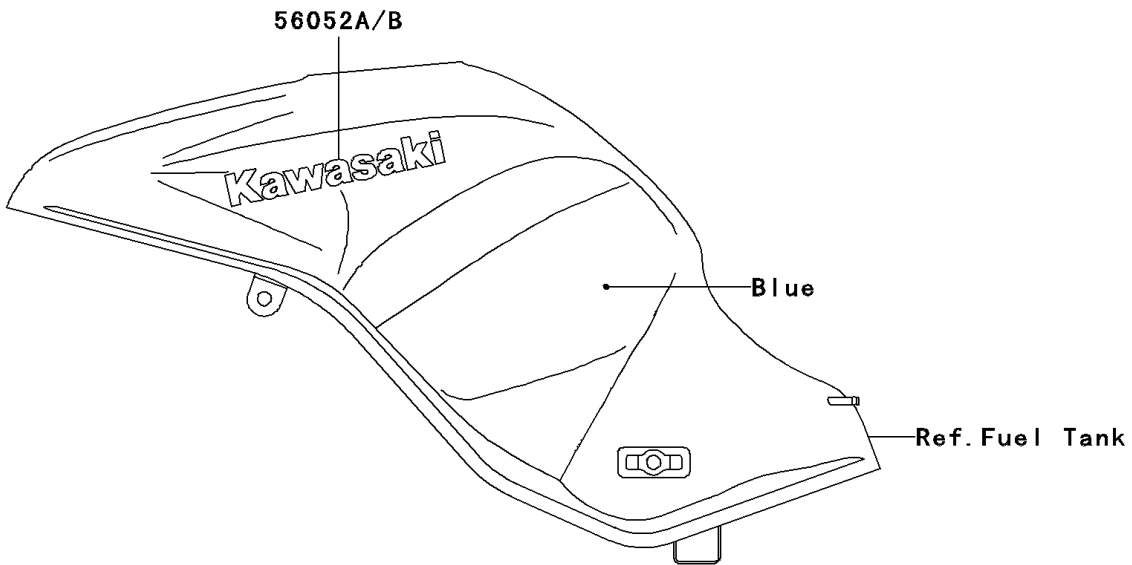

2004 ZZR1200 PARTS DIAGRAM

Decals(Blue)(CN)(C3)

F2861D

2004 ZZR1200 PARTS LIST

Decals(Blue)(CN)(C3)

ITEM NAME	PART NUMBER	QUANTITY
MARK,K.KAWASAKI (Ref # 56052)	56052-1202	1
MARK,FUEL TANK,LH,KAWASAKI (Ref # 56052A)	56052-1667	1
MARK,FUEL TANK,RH,KAWASAKI (Ref # 56052B)	56052-1668	1
MARK,FRONT,KAWASAKI (Ref # 56052C)	56052-1726	1
MARK,LWR COWLING,LH,ZZR1200 (Ref # 56052D)	56052-1881	1
MARK,LWR COWLING,RH,ZZR1200 (Ref # 56052E)	56052-1882	1