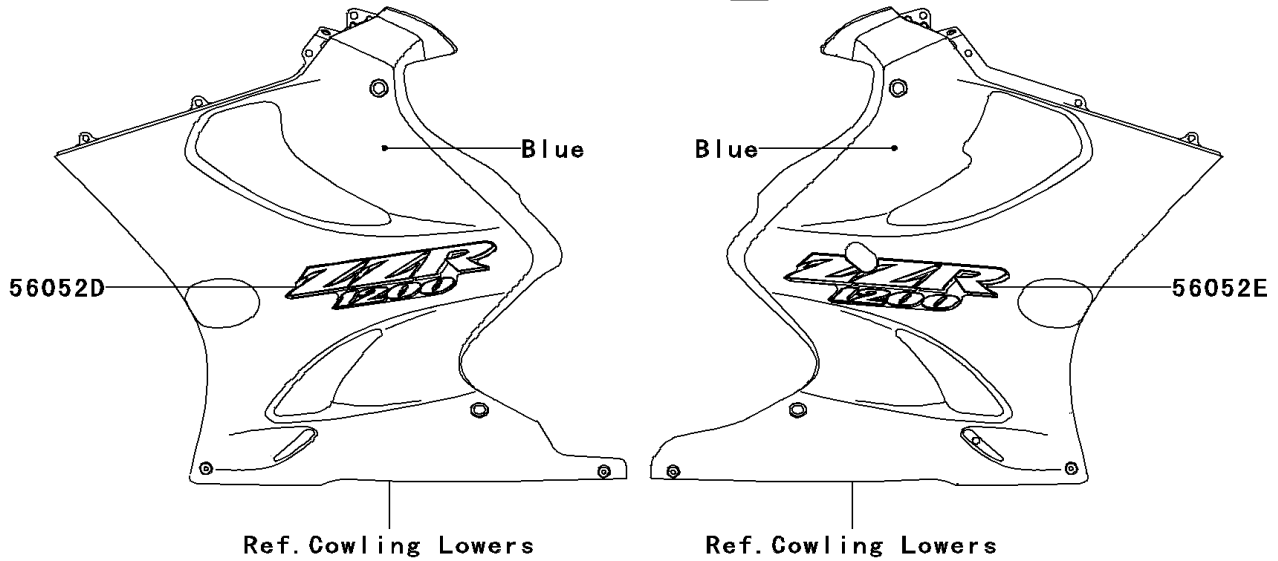

2004 ZZR1200 PARTS DIAGRAM

Decals(Blue)(CN)(C3)

F2861D

2004 ZZR1200 PARTS LIST

Decals(Blue)(CN)(C3)

ITEM NAME	PART NUMBER	QUANTITY
MARK,K.KAWASAKI (Ref # 56052)	56052-1202	1
MARK,FUEL TANK,LH,KAWASAKI (Ref # 56052A)	56052-1667	1
MARK,FUEL TANK,RH,KAWASAKI (Ref # 56052B)	56052-1668	1
MARK,FRONT,KAWASAKI (Ref # 56052C)	56052-1726	1
MARK,LWR COWLING,LH,ZZR1200 (Ref # 56052D)	56052-1881	1
MARK,LWR COWLING,RH,ZZR1200 (Ref # 56052E)	56052-1882	1