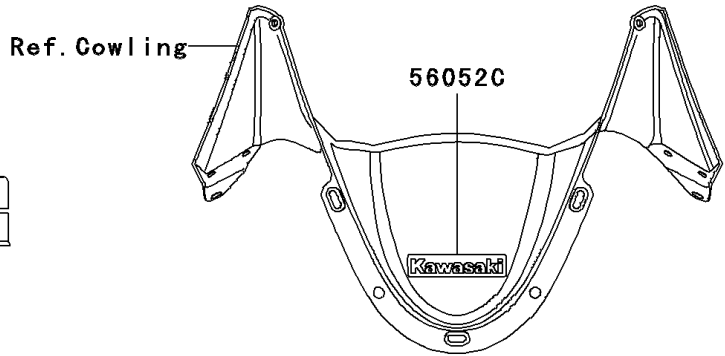

2004 ZZR1200 PARTS DIAGRAM

Decals(Blue)(CN)(C3)

F2861D

2004 ZZR1200 PARTS LIST

Decals(Blue)(CN)(C3)

ITEM NAME	PART NUMBER	QUANTITY
MARK,K.KAWASAKI (Ref # 56052)	56052-1202	1
MARK,FUEL TANK,LH,KAWASAKI (Ref # 56052A)	56052-1667	1
MARK,FUEL TANK,RH,KAWASAKI (Ref # 56052B)	56052-1668	1
MARK,FRONT,KAWASAKI (Ref # 56052C)	56052-1726	1
MARK,LWR COWLING,LH,ZZR1200 (Ref # 56052D)	56052-1881	1
MARK,LWR COWLING,RH,ZZR1200 (Ref # 56052E)	56052-1882	1