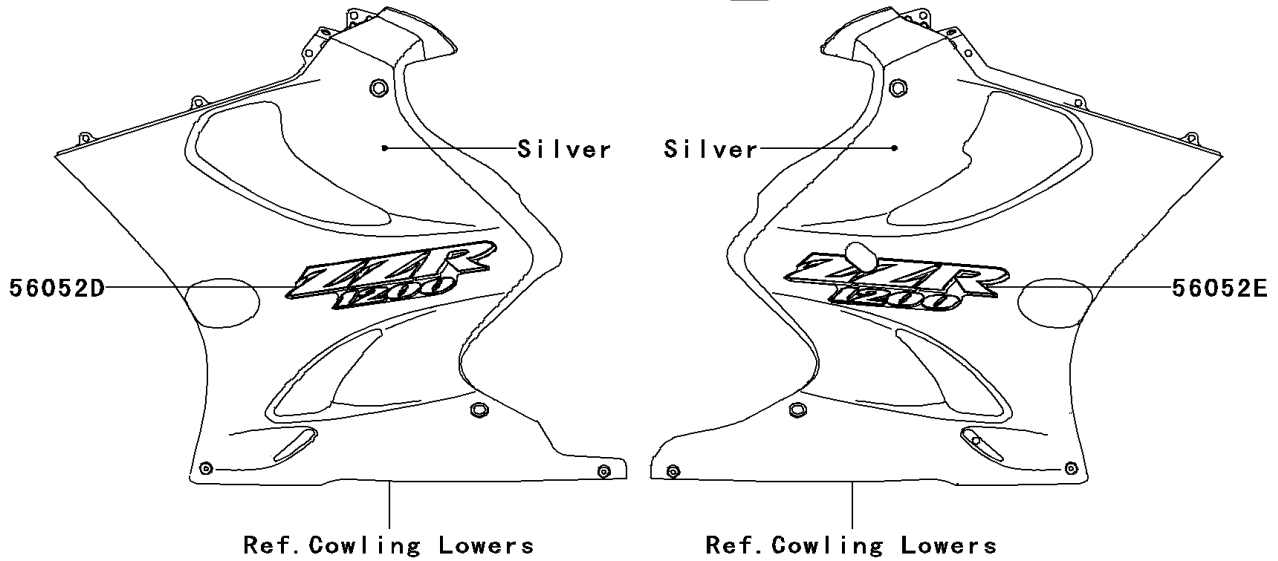

# 2004 ZZR1200 PARTS DIAGRAM

Decals(Silver)(C3)

F2861E

## 2004 ZZR1200 PARTS LIST

Decals(Silver)(C3)

ITEM NAME	PART NUMBER	QUANTITY
MARK,K.KAWASAKI (Ref # 56052)	56052-1202	1
MARK,FUEL TANK,LH,KAWASAKI (Ref # 56052A)	56052-1667	1
MARK,FUEL TANK,RH,KAWASAKI (Ref # 56052B)	56052-1668	1
MARK,FRONT,KAWASAKI (Ref # 56052C)	56052-1726	1
MARK,LWR COWLING,LH,ZZR1200 (Ref # 56052D)	56052-1879	1
MARK,LWR COWLING,RH,ZZR1200 (Ref # 56052E)	56052-1880	1