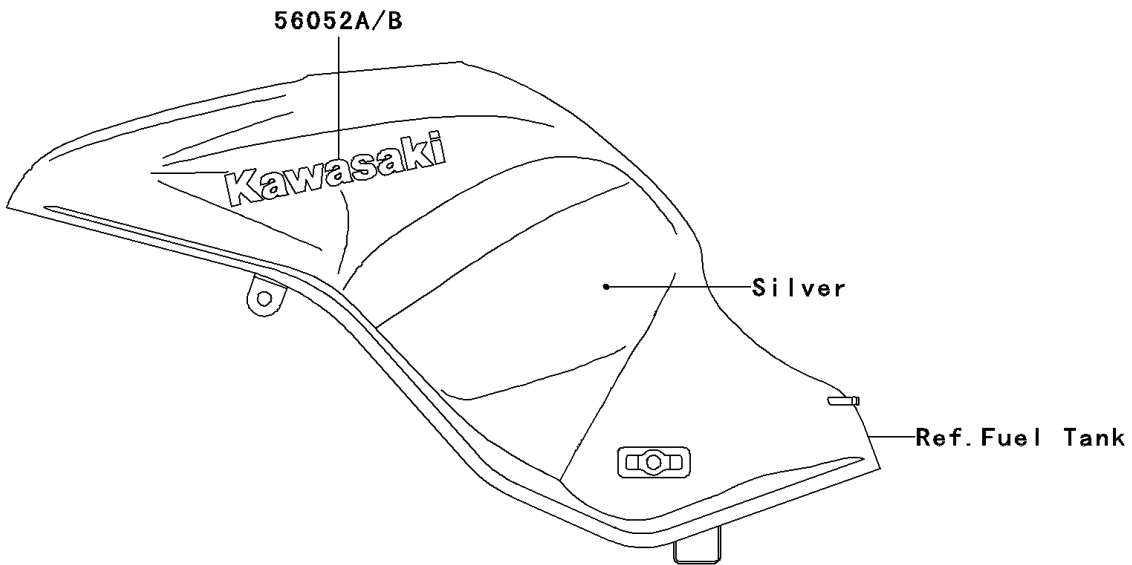

# 2004 ZZR1200 PARTS DIAGRAM

Decals(Silver)(C3)

F2861E

## 2004 ZZR1200 PARTS LIST

Decals(Silver)(C3)

ITEM NAME	PART NUMBER	QUANTITY
MARK,K.KAWASAKI (Ref # 56052)	56052-1202	1
MARK,FUEL TANK,LH,KAWASAKI (Ref # 56052A)	56052-1667	1
MARK,FUEL TANK,RH,KAWASAKI (Ref # 56052B)	56052-1668	1
MARK,FRONT,KAWASAKI (Ref # 56052C)	56052-1726	1
MARK,LWR COWLING,LH,ZZR1200 (Ref # 56052D)	56052-1879	1
MARK,LWR COWLING,RH,ZZR1200 (Ref # 56052E)	56052-1880	1