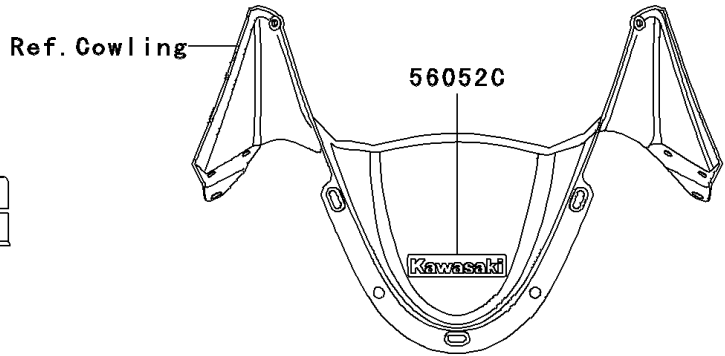

# 2004 ZZR1200 PARTS DIAGRAM

Decals(Silver)(C3)

F2861E

## 2004 ZZR1200 PARTS LIST

Decals(Silver)(C3)

ITEM NAME	PART NUMBER	QUANTITY
MARK,K.KAWASAKI (Ref # 56052)	56052-1202	1
MARK,FUEL TANK,LH,KAWASAKI (Ref # 56052A)	56052-1667	1
MARK,FUEL TANK,RH,KAWASAKI (Ref # 56052B)	56052-1668	1
MARK,FRONT,KAWASAKI (Ref # 56052C)	56052-1726	1
MARK,LWR COWLING,LH,ZZR1200 (Ref # 56052D)	56052-1879	1
MARK,LWR COWLING,RH,ZZR1200 (Ref # 56052E)	56052-1880	1