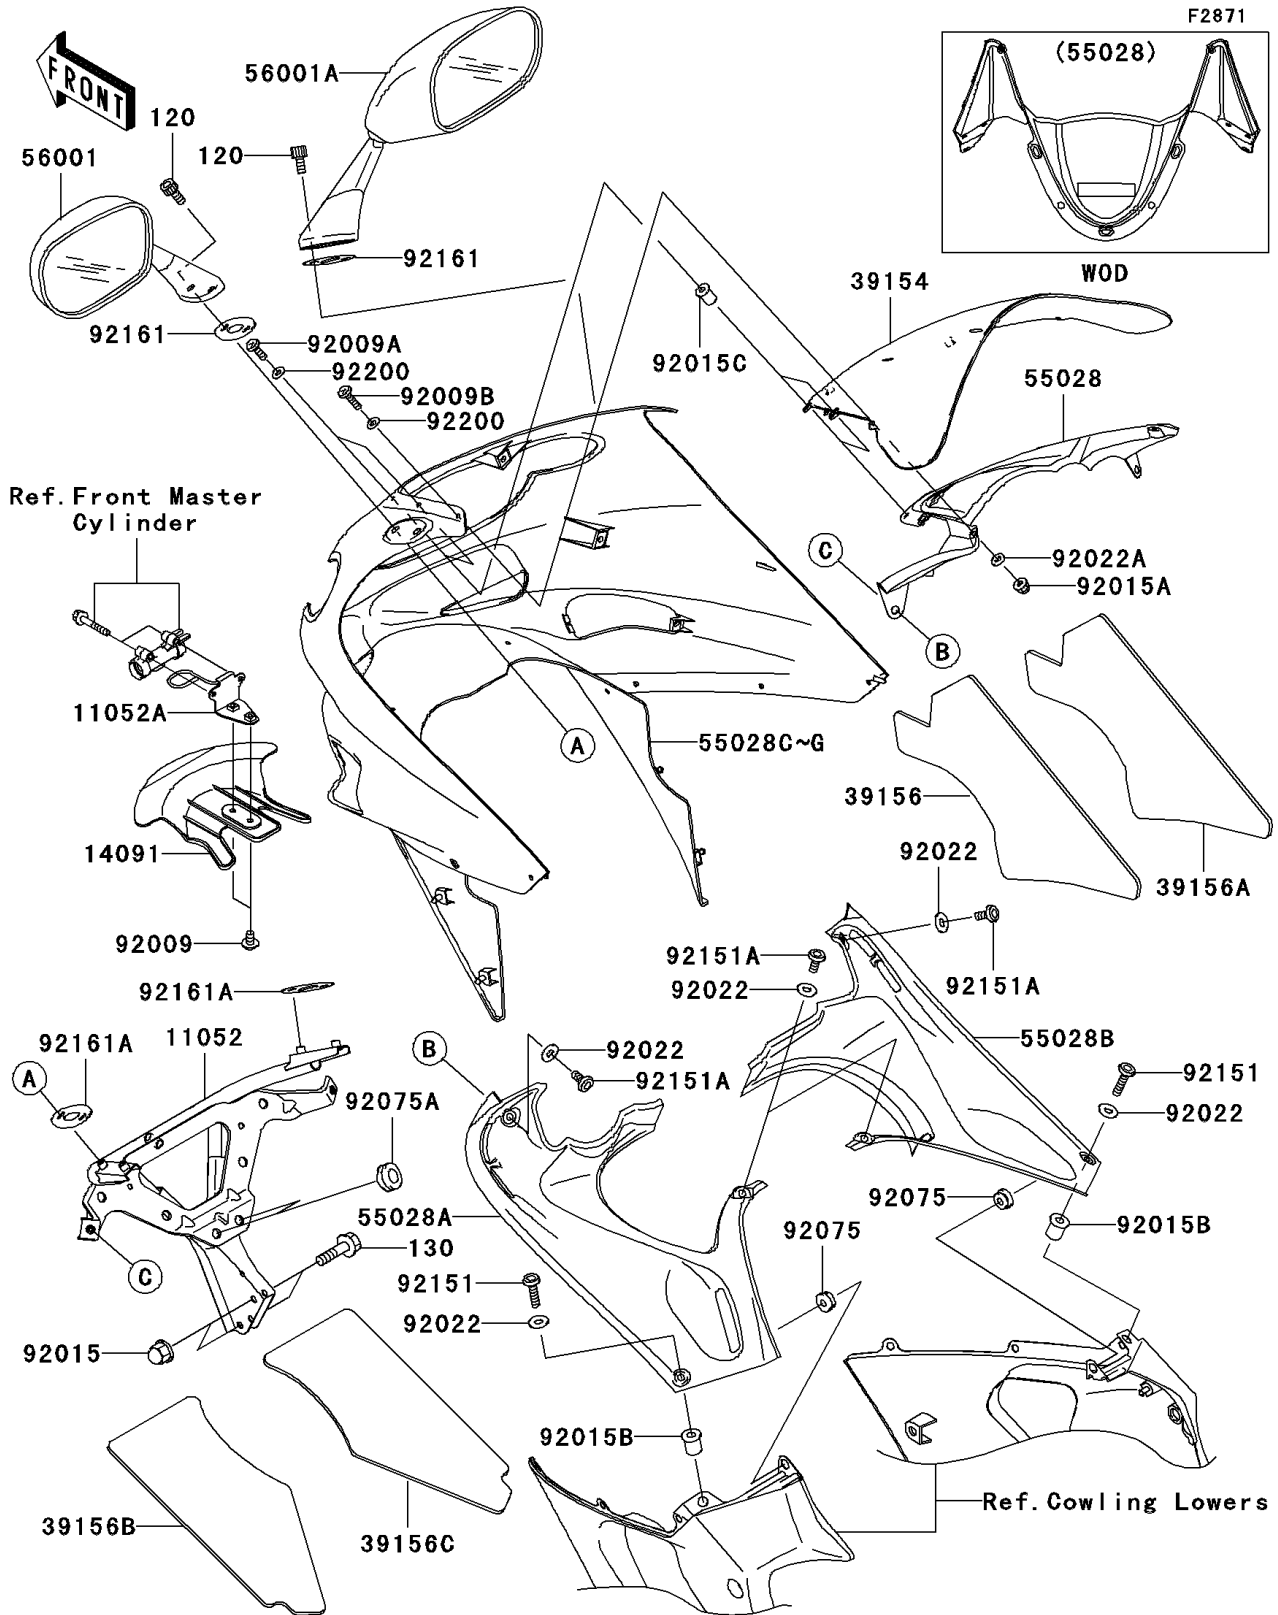

2004 ZZR1200 PARTS DIAGRAM

Cowling

2004 ZZR1200 PARTS LIST

Cowling

ITEM NAME	PART NUMBER	QUANTITY
BOLT-SOCKET,6X16 (Ref # 120)	120P0616	4
BOLT-FLANGED,8X30 (Ref # 130)	130J0830	2
BRACKET,METER&MIRROR (Ref # 11052)	11052-1675	1
BRACKET,UNDER BRACKET COVER (Ref # 11052A)	11052-1870	1
COVER,UNDER BRACKET (Ref # 14091)	14091-1504	1
WINDSHIELD (Ref # 39154)	39154-1156	1
PAD,UPP COWLING,LH (Ref # 39156)	39156-1712	1
PAD,UPP COWLING,RH (Ref # 39156A)	39156-1713	1
PAD,INNER COWLING,RR,LH (Ref # 39156B)	39156-1714	1
PAD,INNER COWLING,RR,RH (Ref # 39156C)	39156-1715	1
COWLING,INNER,FR,M.F.BLACK (Ref # 55028)	55028-1444-265	1
COWLING,INNER,RR,LH,M.F.BLACK (Ref # 55028A)	55028-1445-265	1
COWLING,INNER,RR,RH,M.F.BLACK (Ref # 55028B)	55028-1446-265	1
COWLING,UPP,M.SILVER (Ref # 55028F)	55028-1447-473	1
MIRROR-ASSY,LH (Ref # 56001)	56001-1543	1
MIRROR-ASSY,RH (Ref # 56001A)	56001-1544	1
SCREW,6X10 (Ref # 92009)	92009-1661	2
SCREW,5X16 (Ref # 92009A)	92009-1909	4
SCREW,5X20 (Ref # 92009B)	92009-1934	2
NUT,CAP,8MM,BLACK (Ref # 92015)	92015-1174	2
NUT,LOCK,FLANGE CAP,5MM (Ref # 92015A)	92015-1263	2
NUT (Ref # 92015B)	92015-1700	2
NUT,WELL,5MM (Ref # 92015C)	92015-1757	4
WASHER,6.5X16X1 (Ref # 92022)	92022-1143	6
WASHER,NYLON,5.3X11.5X1.5 (Ref # 92022A)	92022-1521	2
DAMPER (Ref # 92075)	92075-1011	2
DAMPER (Ref # 92075A)	92075-1067	2
BOLT,SOCKET,6X25 (Ref # 92151)	92151-1611	2
BOLT,SOCKET,6X14 (Ref # 92151A)	92151-1654	4

2004 ZZR1200 PARTS LIST

Cowling

ITEM NAME	PART NUMBER	QUANTITY
DAMPER,MIRROR (Ref # 92161)	92161-1234	2
DAMPER,MIRROR (Ref # 92161A)	92161-1298	2
WASHER,NYLON,5.3X11.5X0.5 (Ref # 92200)	92200-1480	6
COWLING,UPP,C.T.BLUE (Ref # 55028E)	55028-1447-235	1