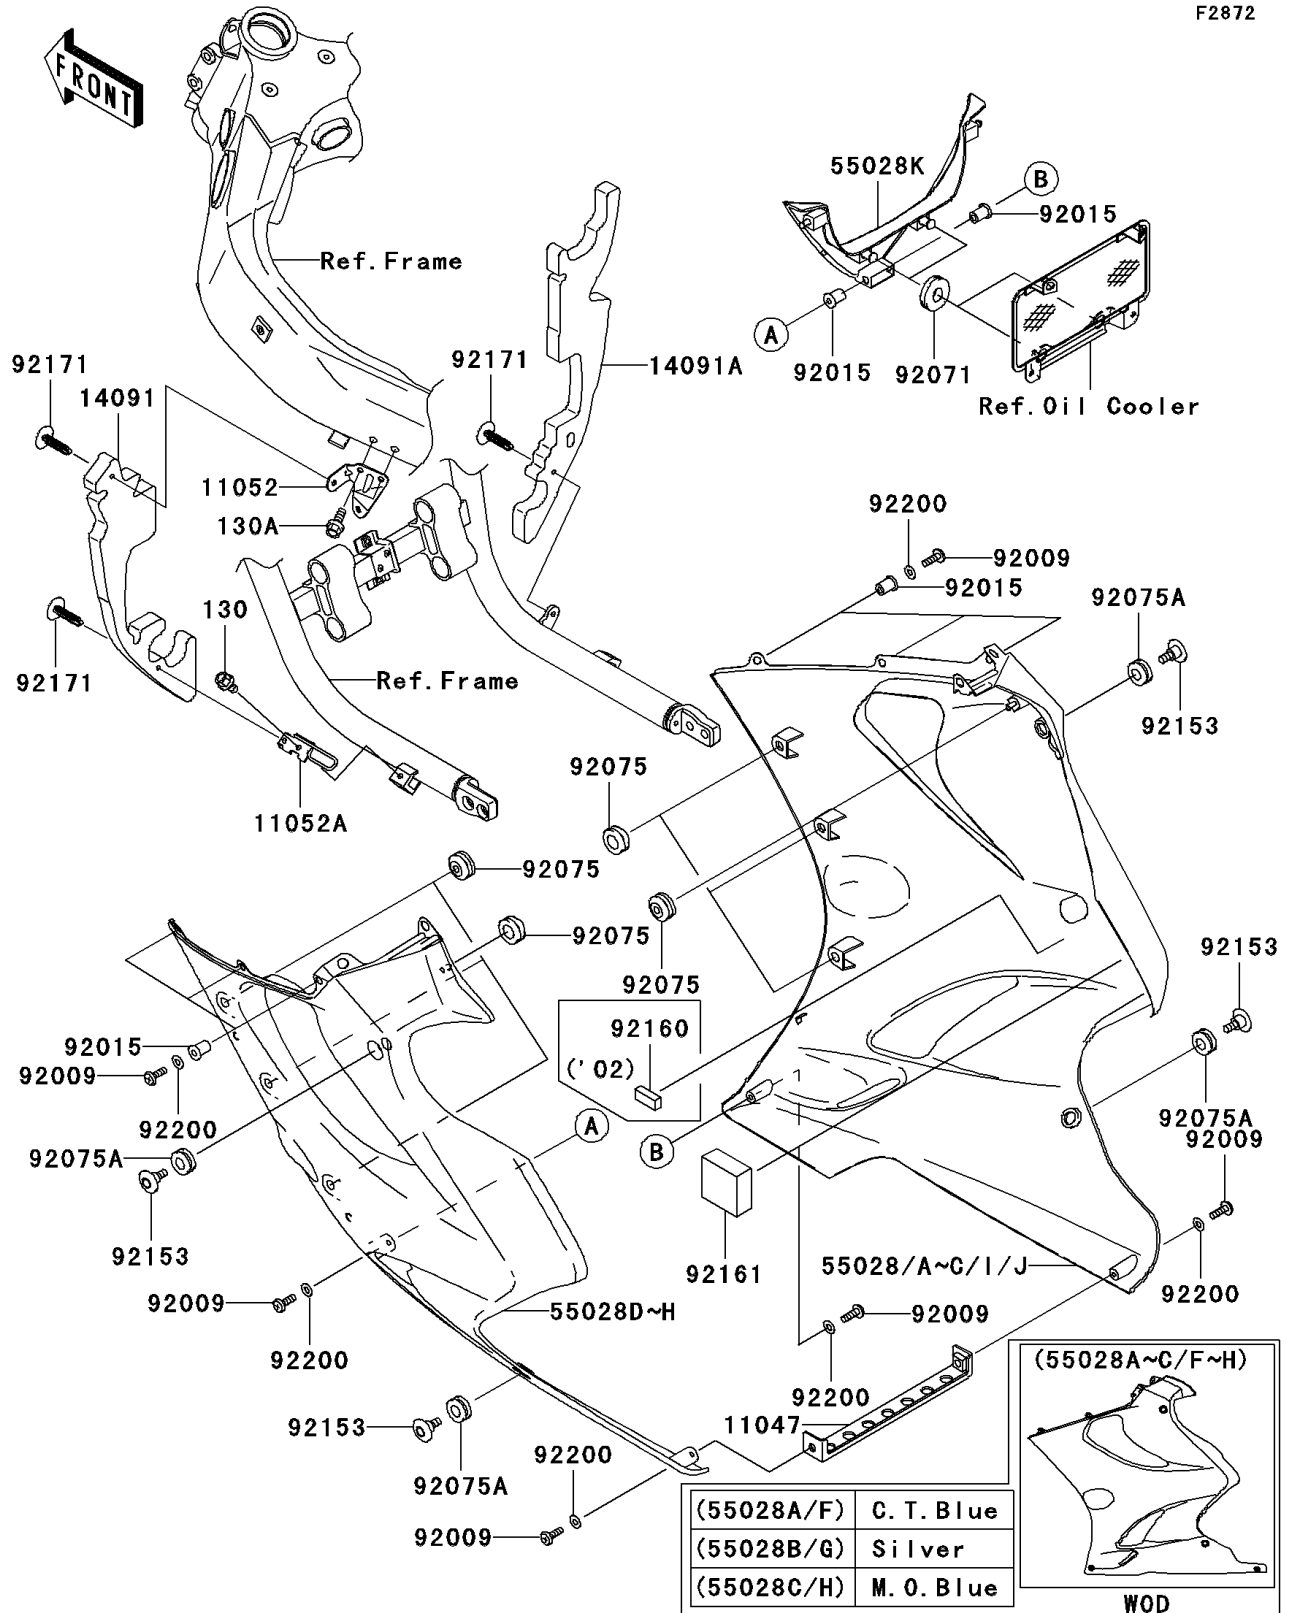

2002 ZZR1200 PARTS DIAGRAM

Cowling Lower

F2872

2002 ZZR1200 PARTS LIST

Cowling Lowers

ITEM NAME	PART NUMBER	QUANTITY
BOLT-FLANGED (Ref # 130)	130J0610	1
BOLT-FLANGED,6X16,BLACK (Ref # 130A)	130J0616	2
BRACKET,LWR COWLING (Ref # 11047)	11047-1080	1
BRACKET,LWR COWL COVER,LH,UPP (Ref # 11052)	11052-1872	1
BRACKET,LWR COWL COVER,LH,LWR (Ref # 11052A)	11052-1947	1
COVER,LWR COWLING,LH (Ref # 14091)	14091-1505	1
COVER,LWR COWLING,RH (Ref # 14091A)	14091-1506	1
COWLING,LWR,LH,G.SILVER (Ref # 55028D)	55028-1448-F2	1
COWLING,LWR,RH,G.SILVER (Ref # 55028I)	55028-1449-F2	1
COWLING,FR (Ref # 55028K)	55028-1450	1
SCREW,5X16 (Ref # 92009)	92009-1909	10
NUT,WELL,5MM (Ref # 92015)	92015-1757	8
GROMMET (Ref # 92071)	92071-1043	2
DAMPER (Ref # 92075)	92075-1067	8
DAMPER (Ref # 92075A)	92075-1634	4
BOLT,SOCKET,6MM (Ref # 92153)	92153-1181	4
DAMPER,BRACKET (Ref # 92160)	92160-1736	1
DAMPER (Ref # 92161)	92161-1307	1
CLAMP (Ref # 92171)	92171-1280	3
WASHER,NYLON,5.3X11.5X0.5 (Ref # 92200)	92200-1480	10
COWLING,LWR,LH,P.M.BLACK (Ref # 55028E)	55028-1448-218	1
COWLING,LWR,RH,P.M.BLACK (Ref # 55028J)	55028-1449-218	1