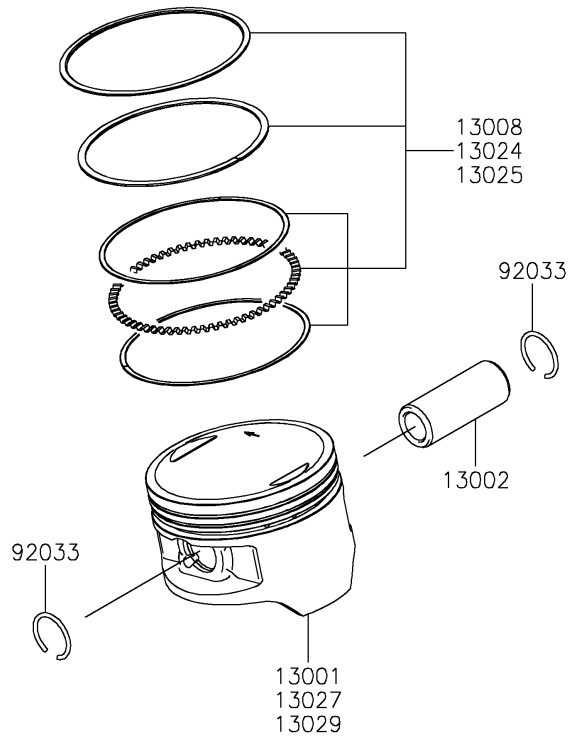

# 2024 KLX150L (Indonesia Only) PARTS DIAGRAM

Cylinder/Piston(s)

E1120

## 2024 KLX150L (Indonesia Only) PARTS LIST

Cylinder/Piston(s)

ITEM NAME	PART NUMBER	QUANTITY
GASKET,CYLINDER BASE (Ref # 11061)	11061-0863	1
PISTON-ENGINE,STD (Ref # 13001)	13001-0769	1
PIN-PISTON (Ref # 13002)	13002-1126	1
RING-SET-PISTON (Ref # 13008)	13008-0038	1
RING-SET-PISTON LL,O/S 1.00 (Ref # 13024)	13024-0009	1
RING-SET-PISTON L,O/S 0.50 (Ref # 13025)	13025-0011	1
PISTON-ENGINE LL,O/S,1.00 (Ref # 13027)	13027-0021	1
PISTON-ENGINE L,O/S,0.50 (Ref # 13029)	13029-0039	1
RING-SNAP (Ref # 92033)	92033-0796	2
PIN,8.2X10X14 (Ref # 92043)	92043-1742	2
CYLINDER-COMP-ENGINE (Ref # 98111)	98111-0040	1