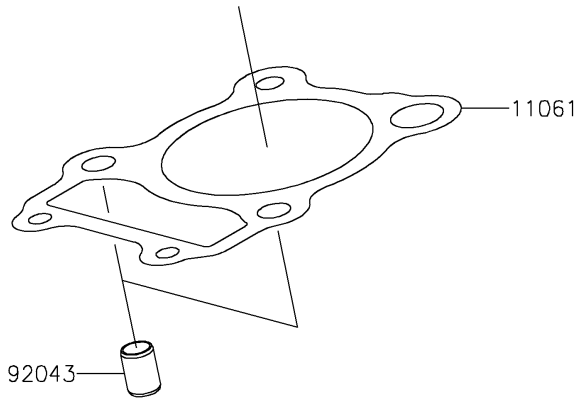

# 2024 KLX150L (Indonesia Only) PARTS DIAGRAM

Cylinder/Piston(s)

E1120

## 2024 KLX150L (Indonesia Only) PARTS LIST

Cylinder/Piston(s)

ITEM NAME	PART NUMBER	QUANTITY
GASKET,CYLINDER BASE (Ref # 11061)	11061-0863	1
PISTON-ENGINE,STD (Ref # 13001)	13001-0769	1
PIN-PISTON (Ref # 13002)	13002-1126	1
RING-SET-PISTON (Ref # 13008)	13008-0038	1
RING-SET-PISTON LL,O/S 1.00 (Ref # 13024)	13024-0009	1
RING-SET-PISTON L,O/S 0.50 (Ref # 13025)	13025-0011	1
PISTON-ENGINE LL,O/S,1.00 (Ref # 13027)	13027-0021	1
PISTON-ENGINE L,O/S,0.50 (Ref # 13029)	13029-0039	1
RING-SNAP (Ref # 92033)	92033-0796	2
PIN,8.2X10X14 (Ref # 92043)	92043-1742	2
CYLINDER-COMP-ENGINE (Ref # 98111)	98111-0040	1