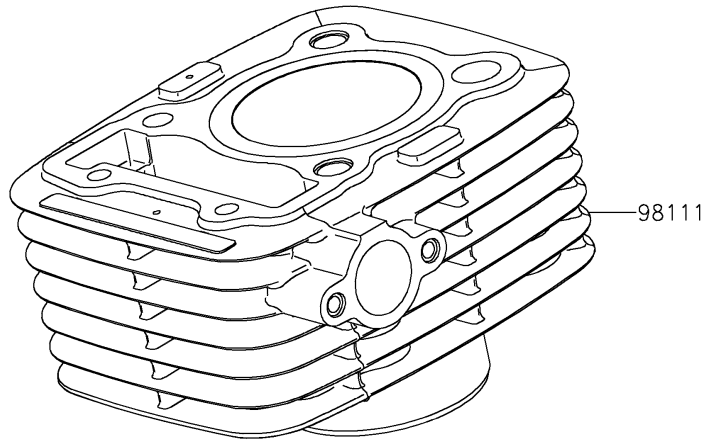

# 2024 KLX150L (Indonesia Only) PARTS DIAGRAM

Cylinder/Piston(s)

E1120

## 2024 KLX150L (Indonesia Only) PARTS LIST

Cylinder/Piston(s)

ITEM NAME	PART NUMBER	QUANTITY
GASKET,CYLINDER BASE (Ref # 11061)	11061-0863	1
PISTON-ENGINE,STD (Ref # 13001)	13001-0769	1
PIN-PISTON (Ref # 13002)	13002-1126	1
RING-SET-PISTON (Ref # 13008)	13008-0038	1
RING-SET-PISTON LL,O/S 1.00 (Ref # 13024)	13024-0009	1
RING-SET-PISTON L,O/S 0.50 (Ref # 13025)	13025-0011	1
PISTON-ENGINE LL,O/S,1.00 (Ref # 13027)	13027-0021	1
PISTON-ENGINE L,O/S,0.50 (Ref # 13029)	13029-0039	1
RING-SNAP (Ref # 92033)	92033-0796	2
PIN,8.2X10X14 (Ref # 92043)	92043-1742	2
CYLINDER-COMP-ENGINE (Ref # 98111)	98111-0040	1