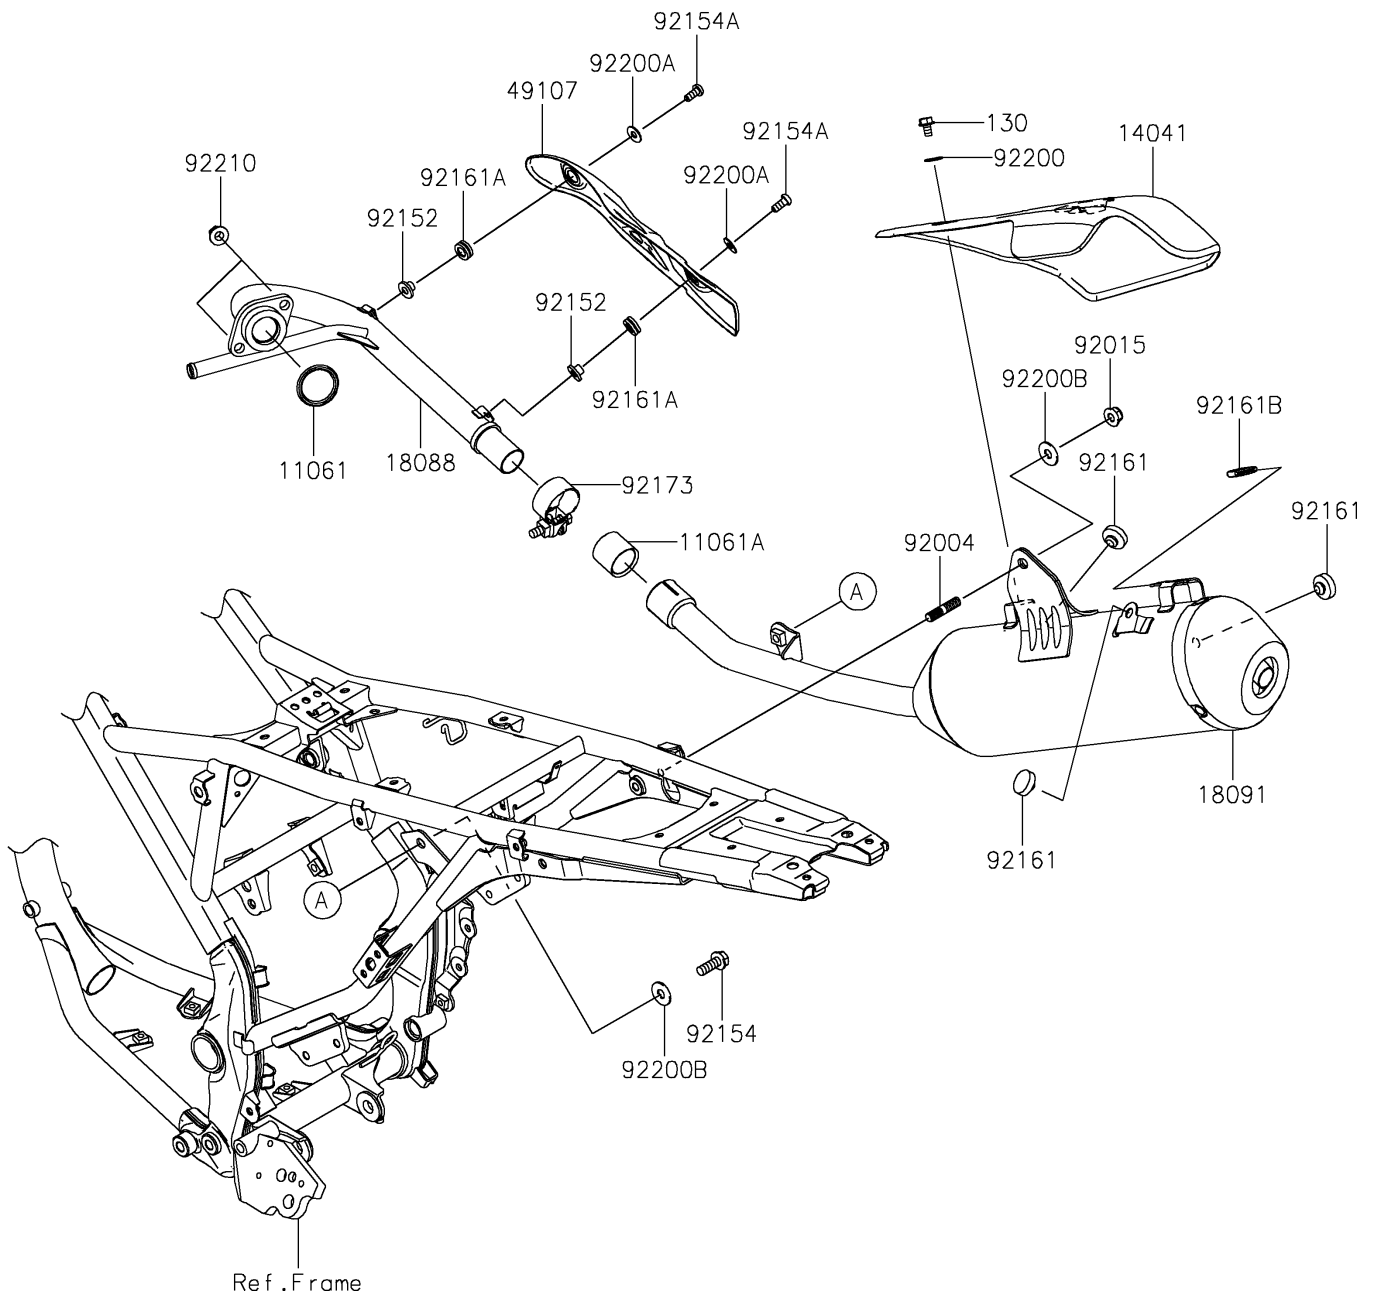

2025 KLX150L (Indonesia Only) PARTS DIAGRAM

Muffler(s)

E1140

2025 KLX150L (Indonesia Only) PARTS LIST

Muffler(s)

ITEM NAME	PART NUMBER	QUANTITY
GASKET,EXHAUST PIPE (Ref # 11061)	11061-0871	1
GASKET,MUFFLER JOINT (Ref # 11061A)	11061-1419	1
COVER-COMP (Ref # 14041)	14041-0645	1
PIPE-EXHAUST (Ref # 18088)	18088-1666	1
BODY-COMP-MUFFLER (Ref # 18091)	18091-1228	1
COVER-EXHAUST PIPE (Ref # 49107)	49107-0848	1
STUD,8X22 (Ref # 92004)	92004-0040	1
NUT,8MM (Ref # 92015)	92015-1432	1
COLLAR (Ref # 92152)	92152-2897	2
BOLT,8X16 (Ref # 92154)	92154-1228	1
BOLT,SOCKET,6X14 (Ref # 92154A)	92154-2818	2
DAMPER,MUFFLER (Ref # 92161)	92161-1284	3
DAMPER (Ref # 92161A)	92161-2110	2
DAMPER (Ref # 92161B)	92161-2472	1
CLAMP (Ref # 92173)	92173-1223	1
WASHER,6.5X16X1.0 (Ref # 92200)	92200-0796	1
WASHER,6.5X16X1 (Ref # 92200A)	92200-1974	2
WASHER,8.5X22X1.5 (Ref # 92200B)	92200-1975	2
NUT,8MM (Ref # 92210)	92210-0773	2
BOLT-FLANGED,6X10 (Ref # 130)	130BA0610	1