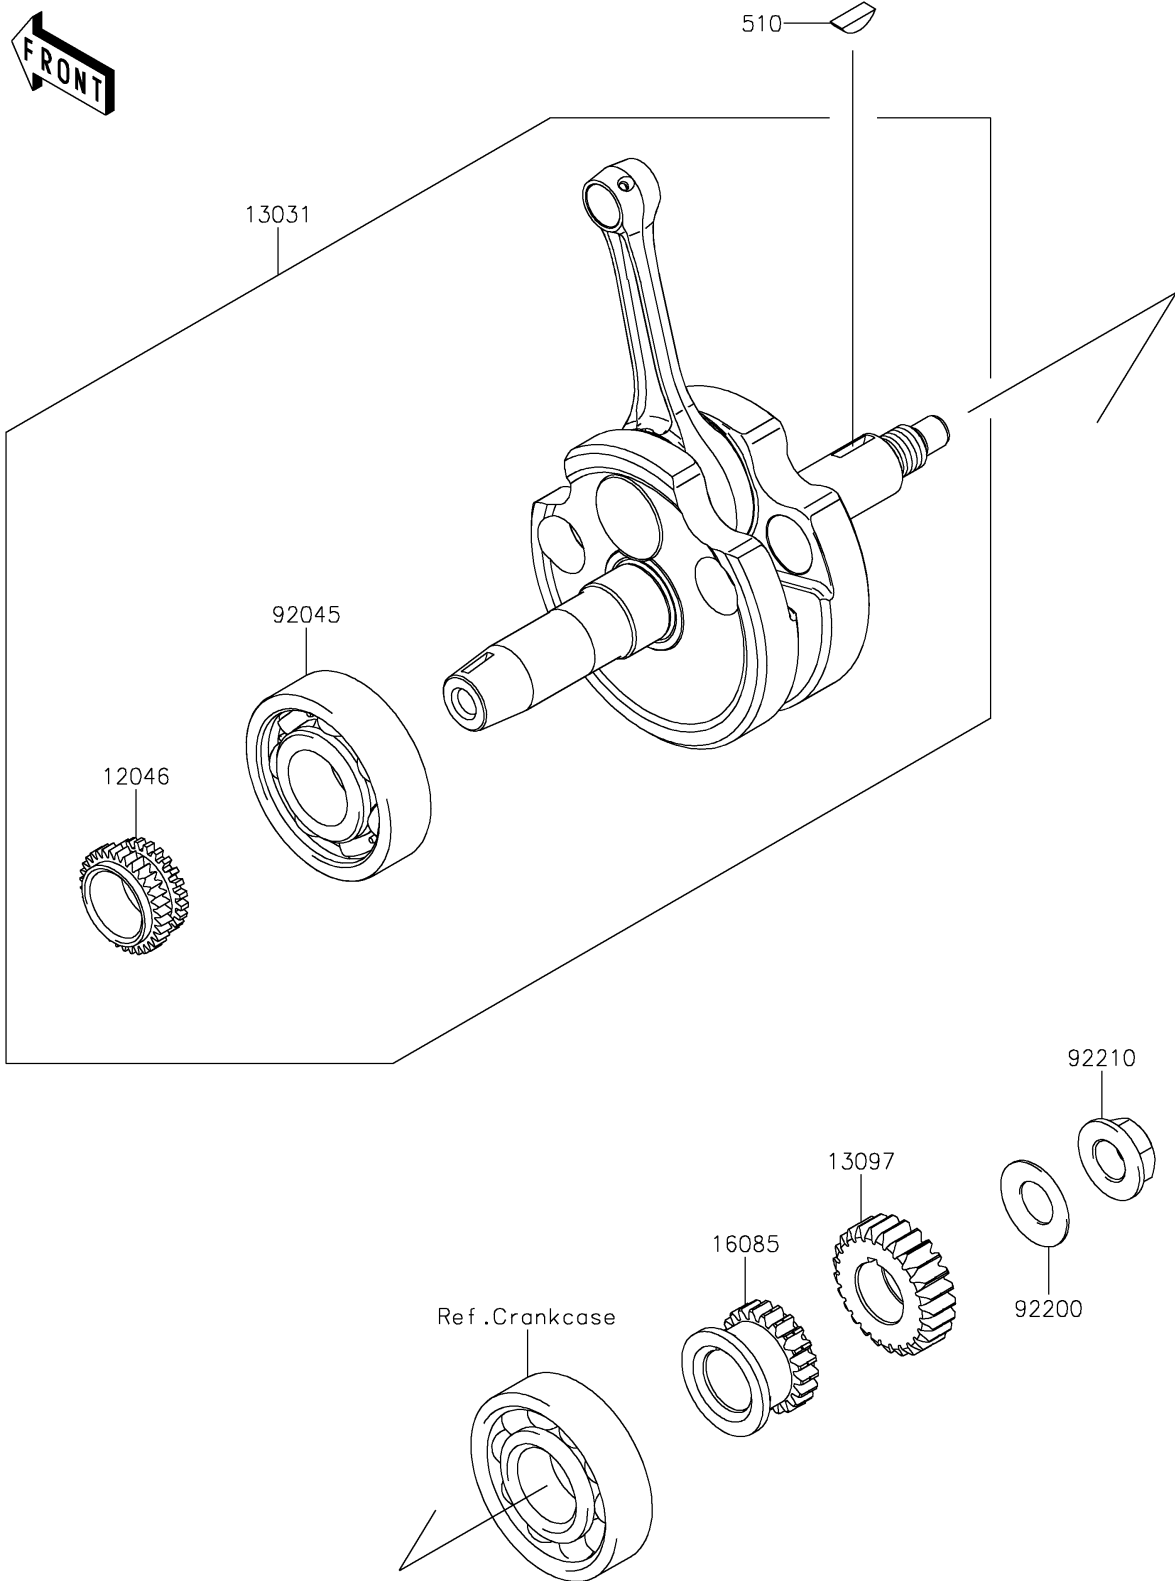

2025 KLX150L (Indonesia Only) PARTS DIAGRAM

Crankshaft

E1321

2025 KLX150L (Indonesia Only) PARTS LIST

Crankshaft

ITEM NAME	PART NUMBER	QUANTITY
SPROCKET,18T (Ref # 12046)	12046-0575	1
CRANKSHAFT-COMP (Ref # 13031)	13031-1520	1
GEAR-PRIMARY SPUR,25T (Ref # 13097)	13097-0569	1
GEAR,21T (Ref # 16085)	16085-0607	1
BEARING-BALL,25X62X17 (Ref # 92045)	92045-0895	1
WASHER,14.2X28X1.5 (Ref # 92200)	92200-0553	1
NUT,14MM,LEFT HANDED (Ref # 92210)	92210-1647	1
KEY-WOODRUFF (Ref # 510)	510A4200	1