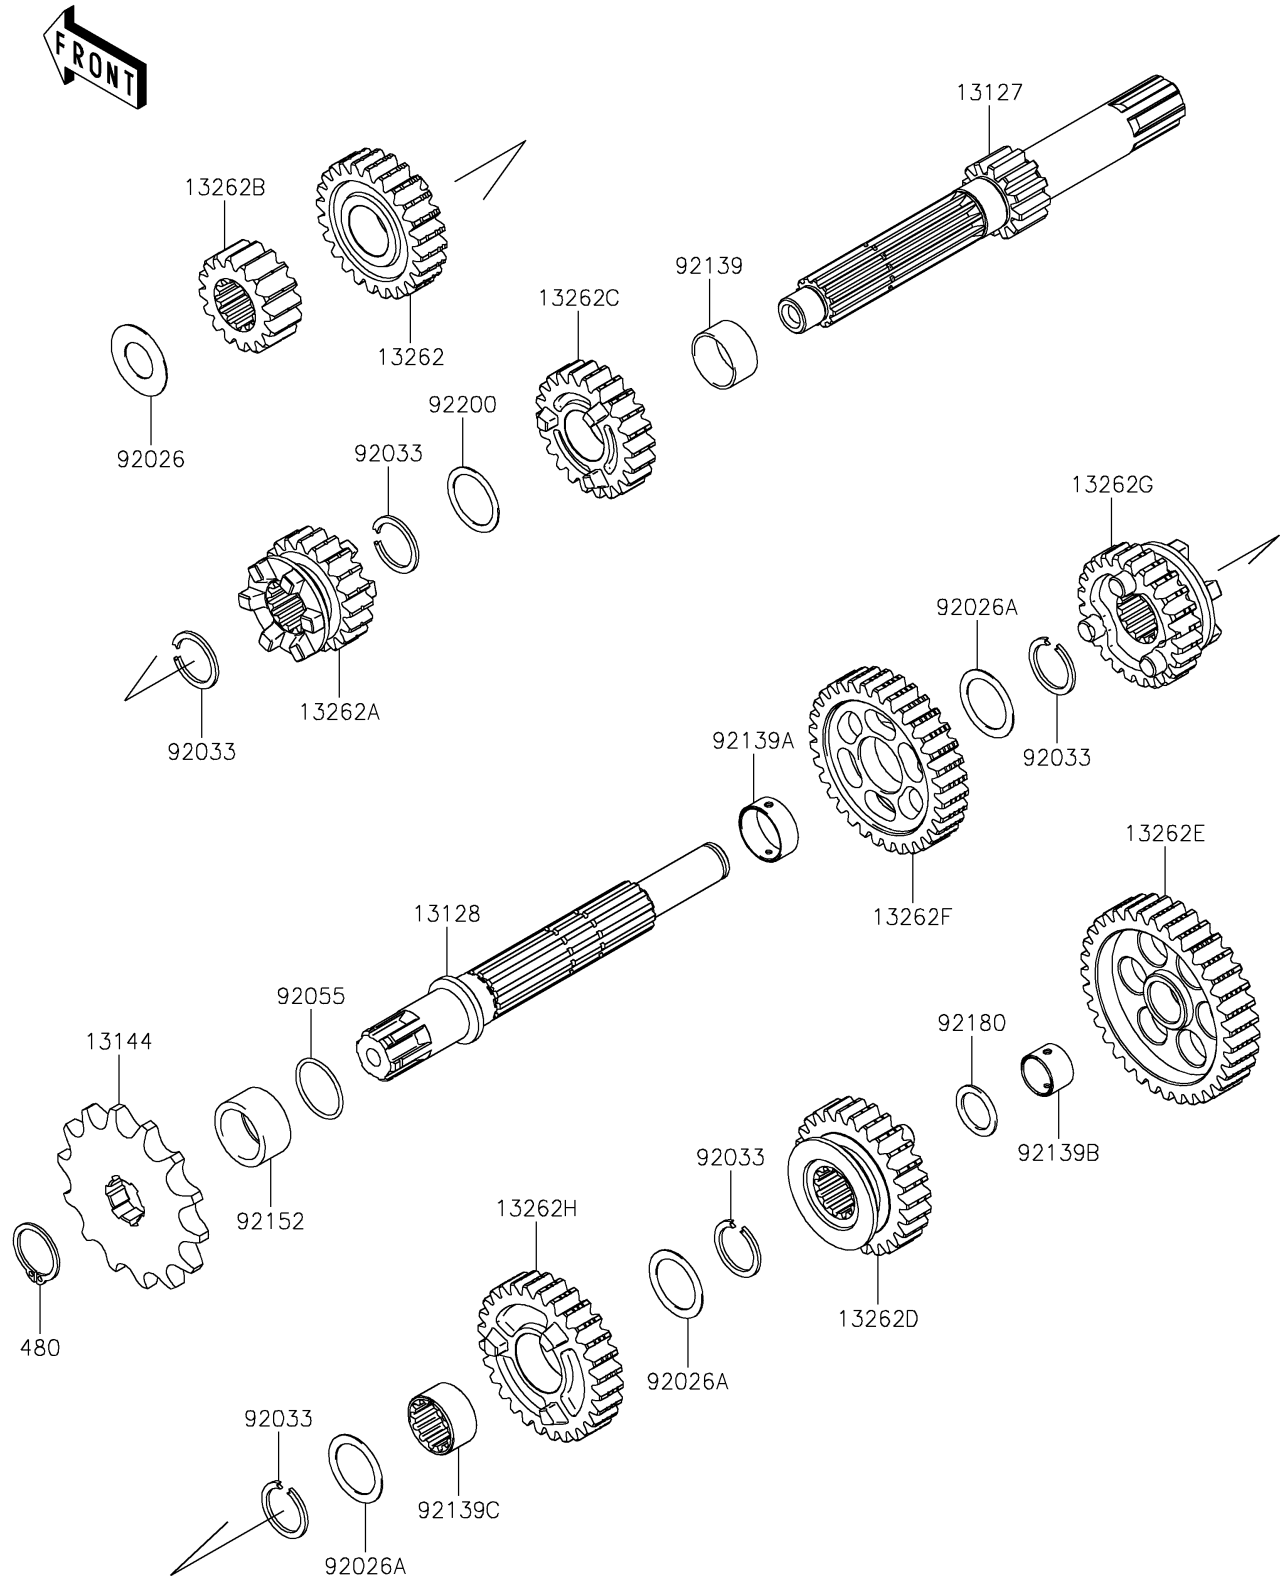

# 2024 KLX150L (Indonesia Only) PARTS DIAGRAM

Transmission

E1361

## 2024 KLX150L (Indonesia Only) PARTS LIST

### Transmission

ITEM NAME	PART NUMBER	QUANTITY
SHAFT-TRANSMISSION INPUT,12T (Ref # 13127)	13127-0648	1
SHAFT-TRANSMISSION OUTPUT (Ref # 13128)	13128-0679	1
SPROCKET-OUTPUT,14T (Ref # 13144)	13144-0598	1
GEAR,INPUT 5TH,24T (Ref # 13262)	13262-0965	1
GEAR,INPUT 3RD,19T (Ref # 13262A)	13262-0966	1
GEAR,INPUT 2ND,16T (Ref # 13262B)	13262-0967	1
GEAR,INPUT 4TH,22T (Ref # 13262C)	13262-0968	1
GEAR,OUTPUT 4TH,26T (Ref # 13262D)	13262-0969	1
GEAR,OUTPUT LOW,35T (Ref # 13262E)	13262-0970	1
GEAR,OUTPUT 2ND,32T (Ref # 13262F)	13262-0971	1
GEAR,OUTPUT 5TH,24T (Ref # 13262G)	13262-0972	1
GEAR,OUTPUT 3RD,28T (Ref # 13262H)	13262-0973	1
SPACER,12.2X24X0.5 (Ref # 92026)	92026-0754	1
SPACER,17.2X23X0.5 (Ref # 92026A)	92026-0755	3
RING-SNAP (Ref # 92033)	92033-0731	5
RING-O,16.8X1.9 (Ref # 92055)	92055-0905	1
BUSHING,17X19X9.5 (Ref # 92139)	92139-0795	1
BUSHING,17X19X7.4 (Ref # 92139A)	92139-0796	1
BUSHING,12X14X9.4 (Ref # 92139B)	92139-0797	1
BUSHING (Ref # 92139C)	92139-0913	1
COLLAR,SPROCKET (Ref # 92152)	92152-0998	1
SHIM (Ref # 92180)	92180-0774	1
WASHER,17.3X22X0.5 (Ref # 92200)	92200-0865	1
CIRCLIP-TYPE-C,17MM (Ref # 480)	480J1700	1