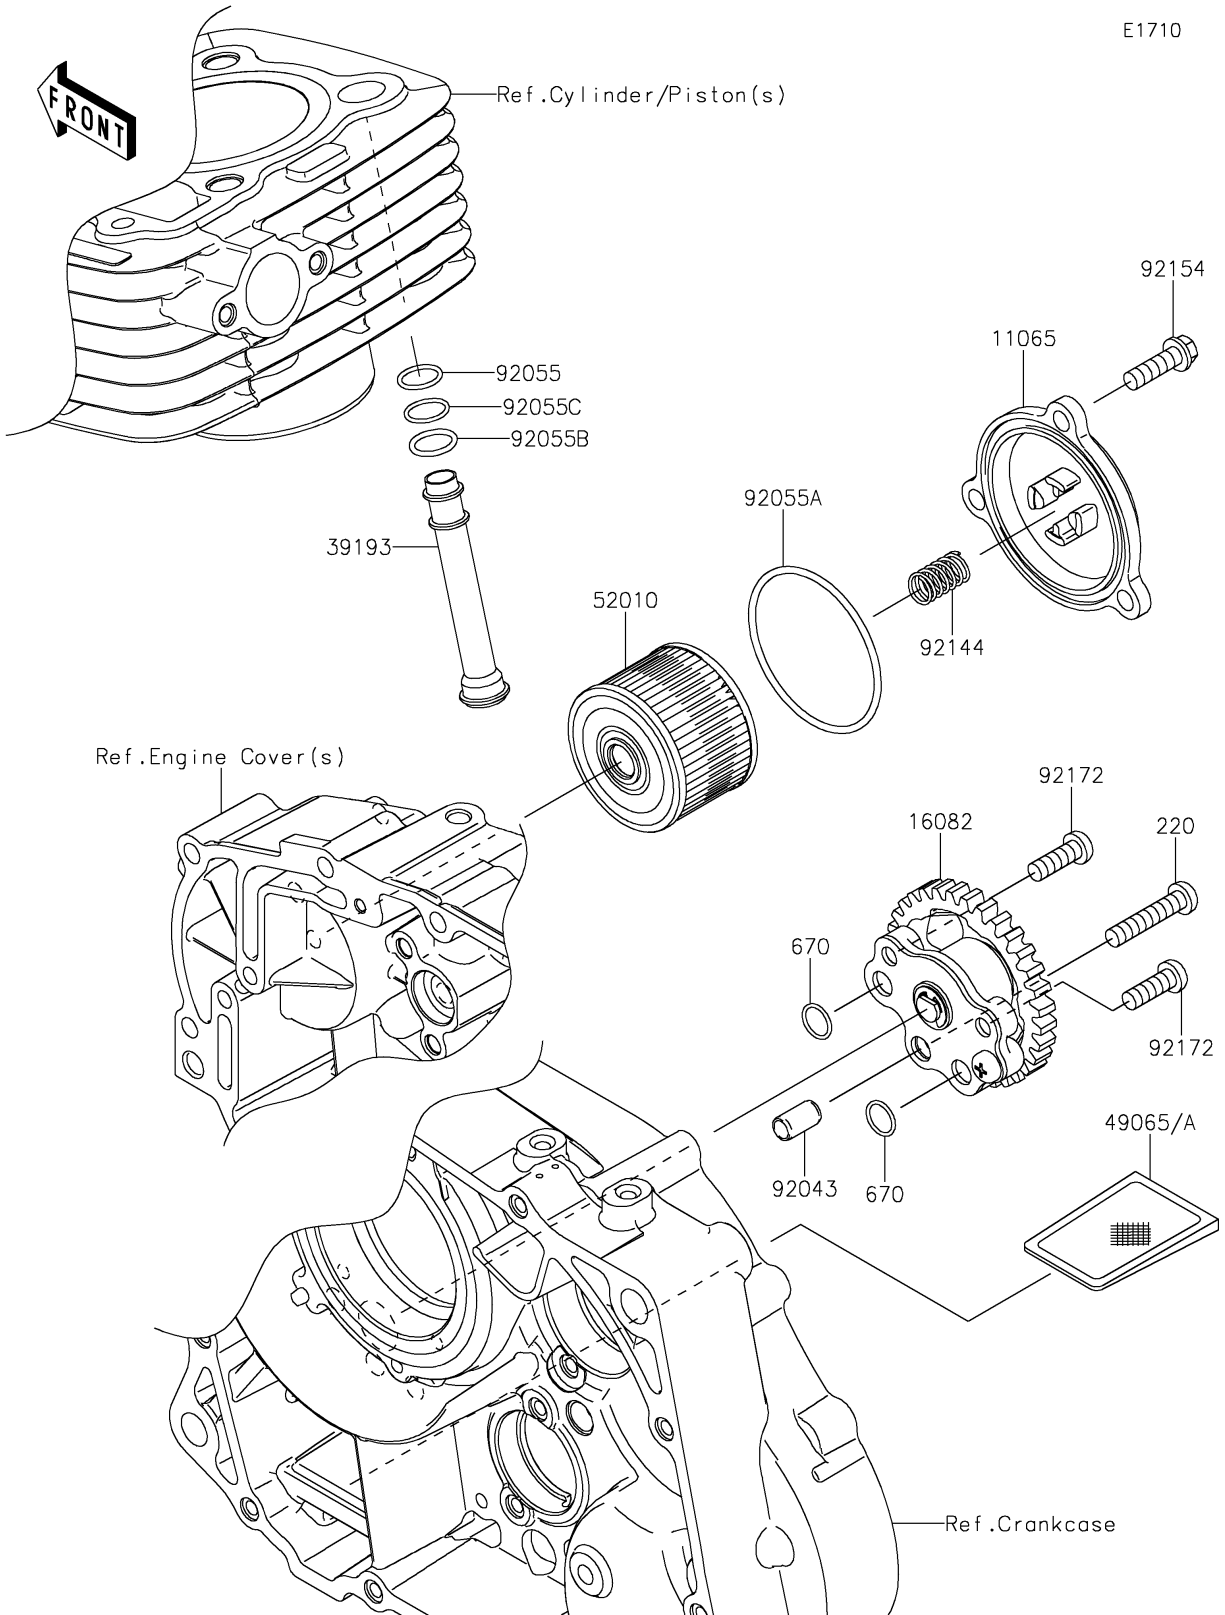

# 2024 KLX150L (Indonesia Only) PARTS DIAGRAM

## Oil Pump

## 2024 KLX150L (Indonesia Only) PARTS LIST

### Oil Pump

ITEM NAME	PART NUMBER	QUANTITY
CAP (Ref # 11065)	11065-0818	1
PUMP-ASSY-OIL (Ref # 16082)	16082-0040	1
PIPE-OIL (Ref # 39193)	39193-0578	1
FILTER-OIL (Ref # 49065)	49065-0714	1
ELEMENT-OIL FILTER (Ref # 52010)	52010-0552	1
PIN,6.2X8X14 (Ref # 92043)	92043-1741	1
RING-O,9.8X1.9 (Ref # 92055)	92055-0061	1
RING-O,59.6X2.4 (Ref # 92055A)	92055-0190	1
RING-O,12.8X1.9 (Ref # 92055B)	92055-0773	1
RING-O,9.8X2.4 (Ref # 92055C)	92055-0906	1
SPRING (Ref # 92144)	92144-1892	1
BOLT,FLANGED,6X20 (Ref # 92154)	92154-1219	3
SCREW,6X18 (Ref # 92172)	92172-0831	2
SCREW-PAN-CROS,6X30 (Ref # 220)	220AA0630	1
O RING,9.8X1.9 (Ref # 670)	670B1510	2