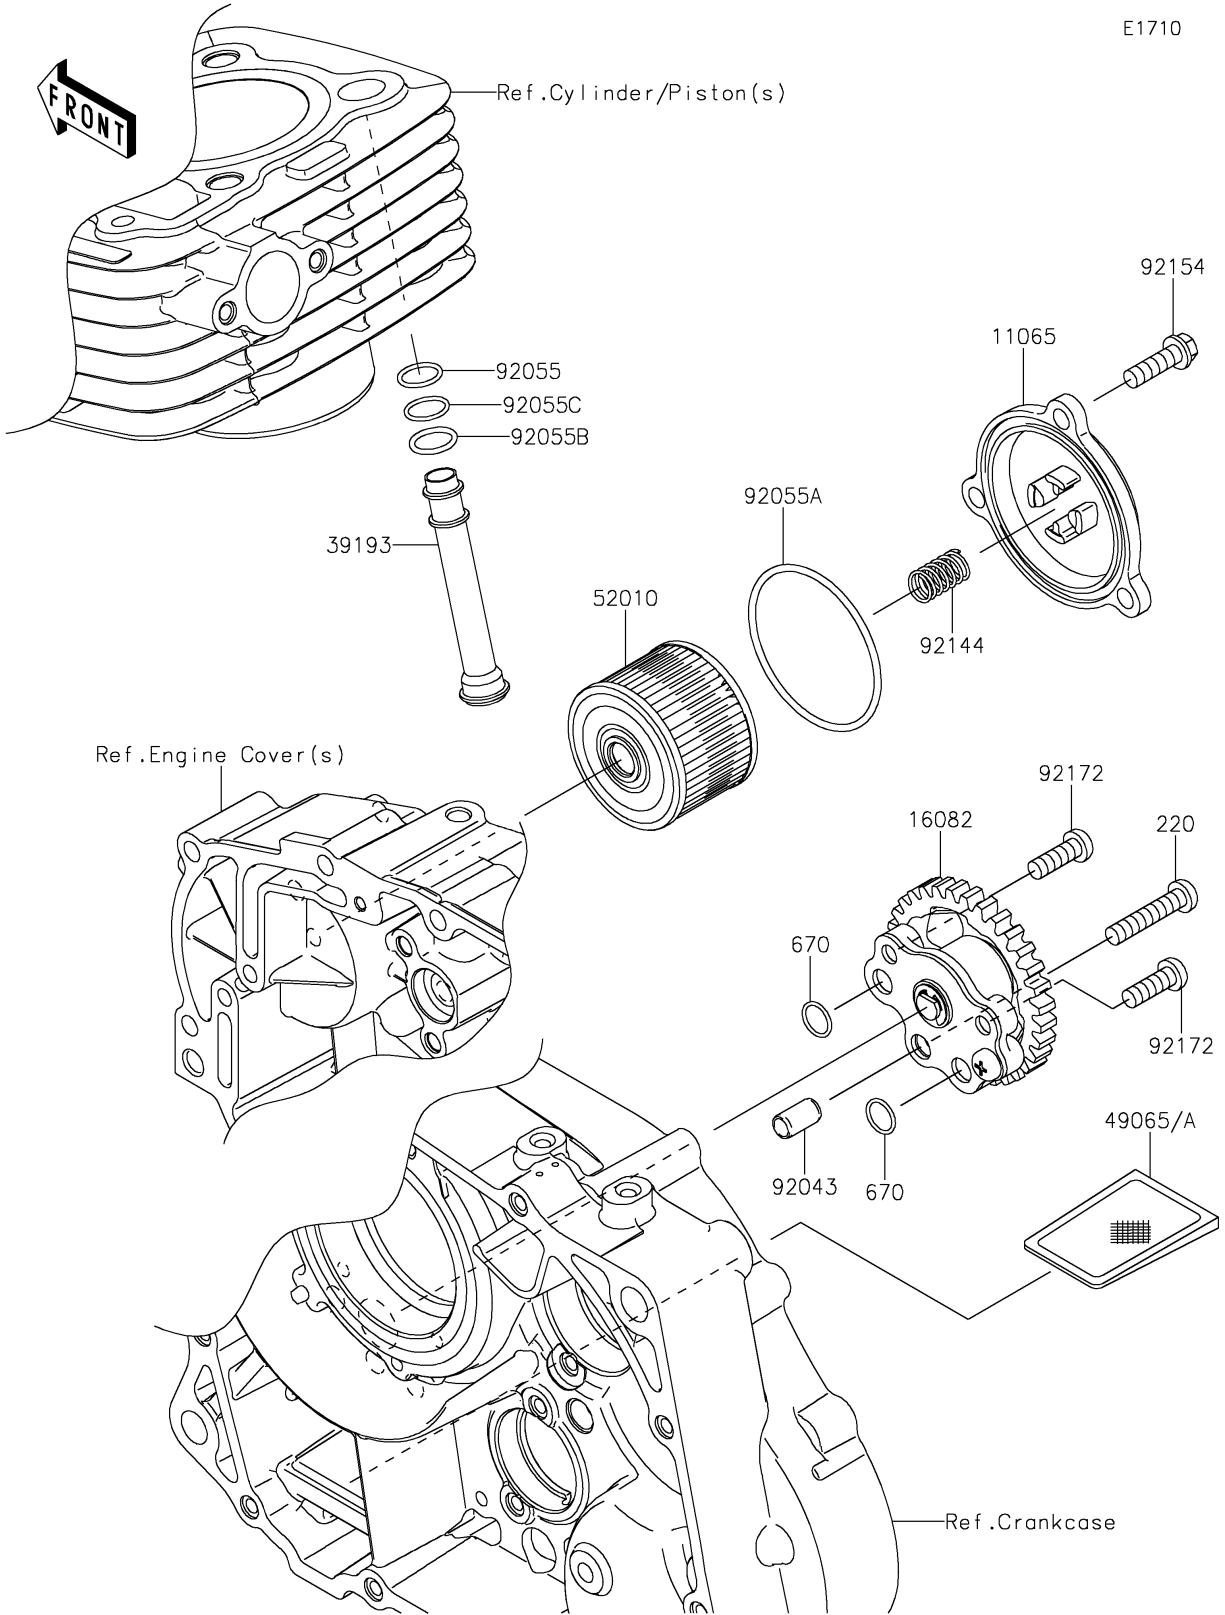

2025 KLX150L (Indonesia Only) PARTS DIAGRAM

Oil Pump

2025 KLX150L (Indonesia Only) PARTS LIST

Oil Pump

ITEM NAME	PART NUMBER	QUANTITY
CAP (Ref # 11065)	11065-0818	1
PUMP-ASSY-OIL (Ref # 16082)	16082-0040	1
PIPE-OIL (Ref # 39193)	39193-0578	1
FILTER-OIL (Ref # 49065)	49065-0714	1
FILTER-OIL (Ref # 49065A)	49065-0745	1
ELEMENT-OIL FILTER (Ref # 52010)	52010-0552	1
PIN,6.2X8X14 (Ref # 92043)	92043-1741	1
RING-O,9.8X1.9 (Ref # 92055)	92055-0061	1
RING-O,59.6X2.4 (Ref # 92055A)	92055-0190	1
RING-O,12.8X1.9 (Ref # 92055B)	92055-0773	1
RING-O,9.8X2.4 (Ref # 92055C)	92055-0906	1
SPRING (Ref # 92144)	92144-1892	1
BOLT,FLANGED,6X20 (Ref # 92154)	92154-1219	3
SCREW,6X18 (Ref # 92172)	92172-0831	2
SCREW-PAN-CROS,6X30 (Ref # 220)	220AA0630	1
O RING,9.8X1.9 (Ref # 670)	670B1510	2