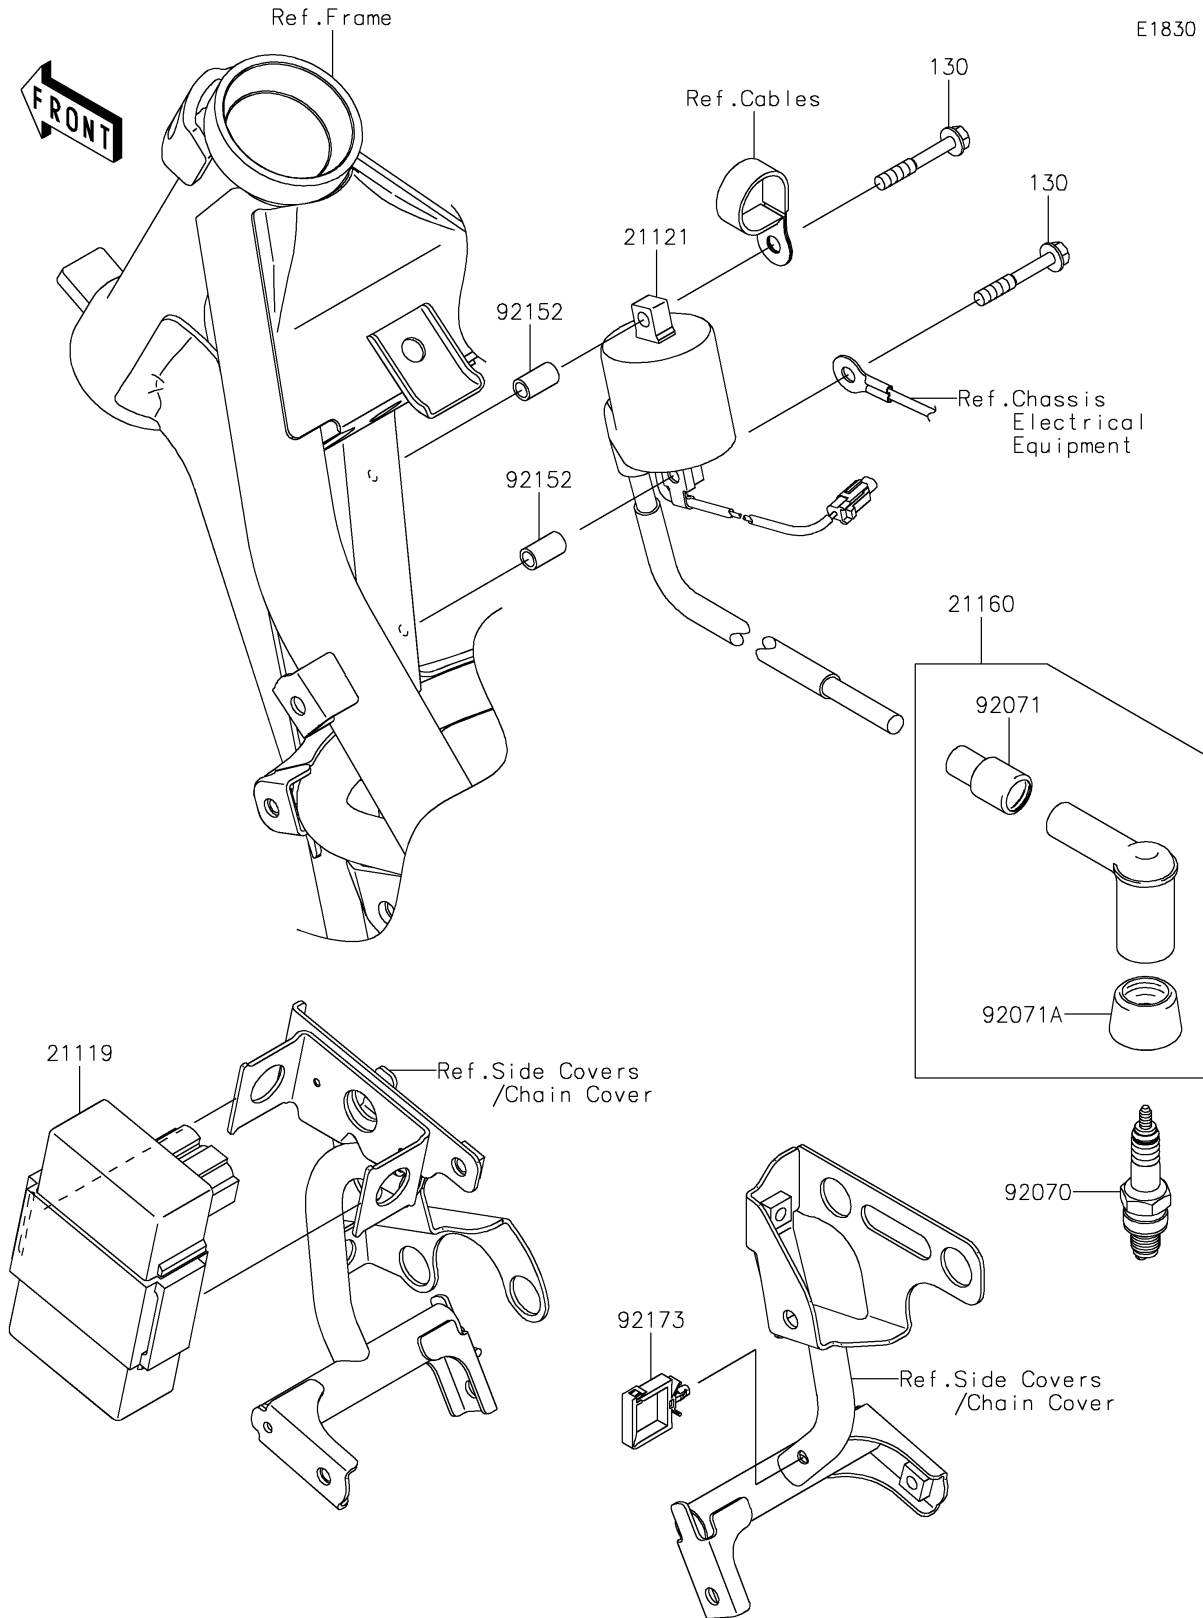

2024 KLX150L (Indonesia Only) PARTS DIAGRAM

Ignition System

2024 KLX150L (Indonesia Only) PARTS LIST

Ignition System

ITEM NAME	PART NUMBER	QUANTITY
IGNITER (Ref # 21119)	21119-0601	1
COIL-IGNITION (Ref # 21121)	21121-0036	1
CAP-ASSY-PLUG (Ref # 21160)	21160-0001	1
PLUG-SPARK,CR7HSA (Ref # 92070)	92070-0037	1
GROMMET (Ref # 92071)	92071-0001	1
GROMMET (Ref # 92071A)	92071-0002	1
COLLAR,5.6X8X14.5 (Ref # 92152)	92152-2318	2
CLAMP (Ref # 92173)	92173-1513	1
BOLT-FLANGED,5X35 (Ref # 130)	130BA0535	2