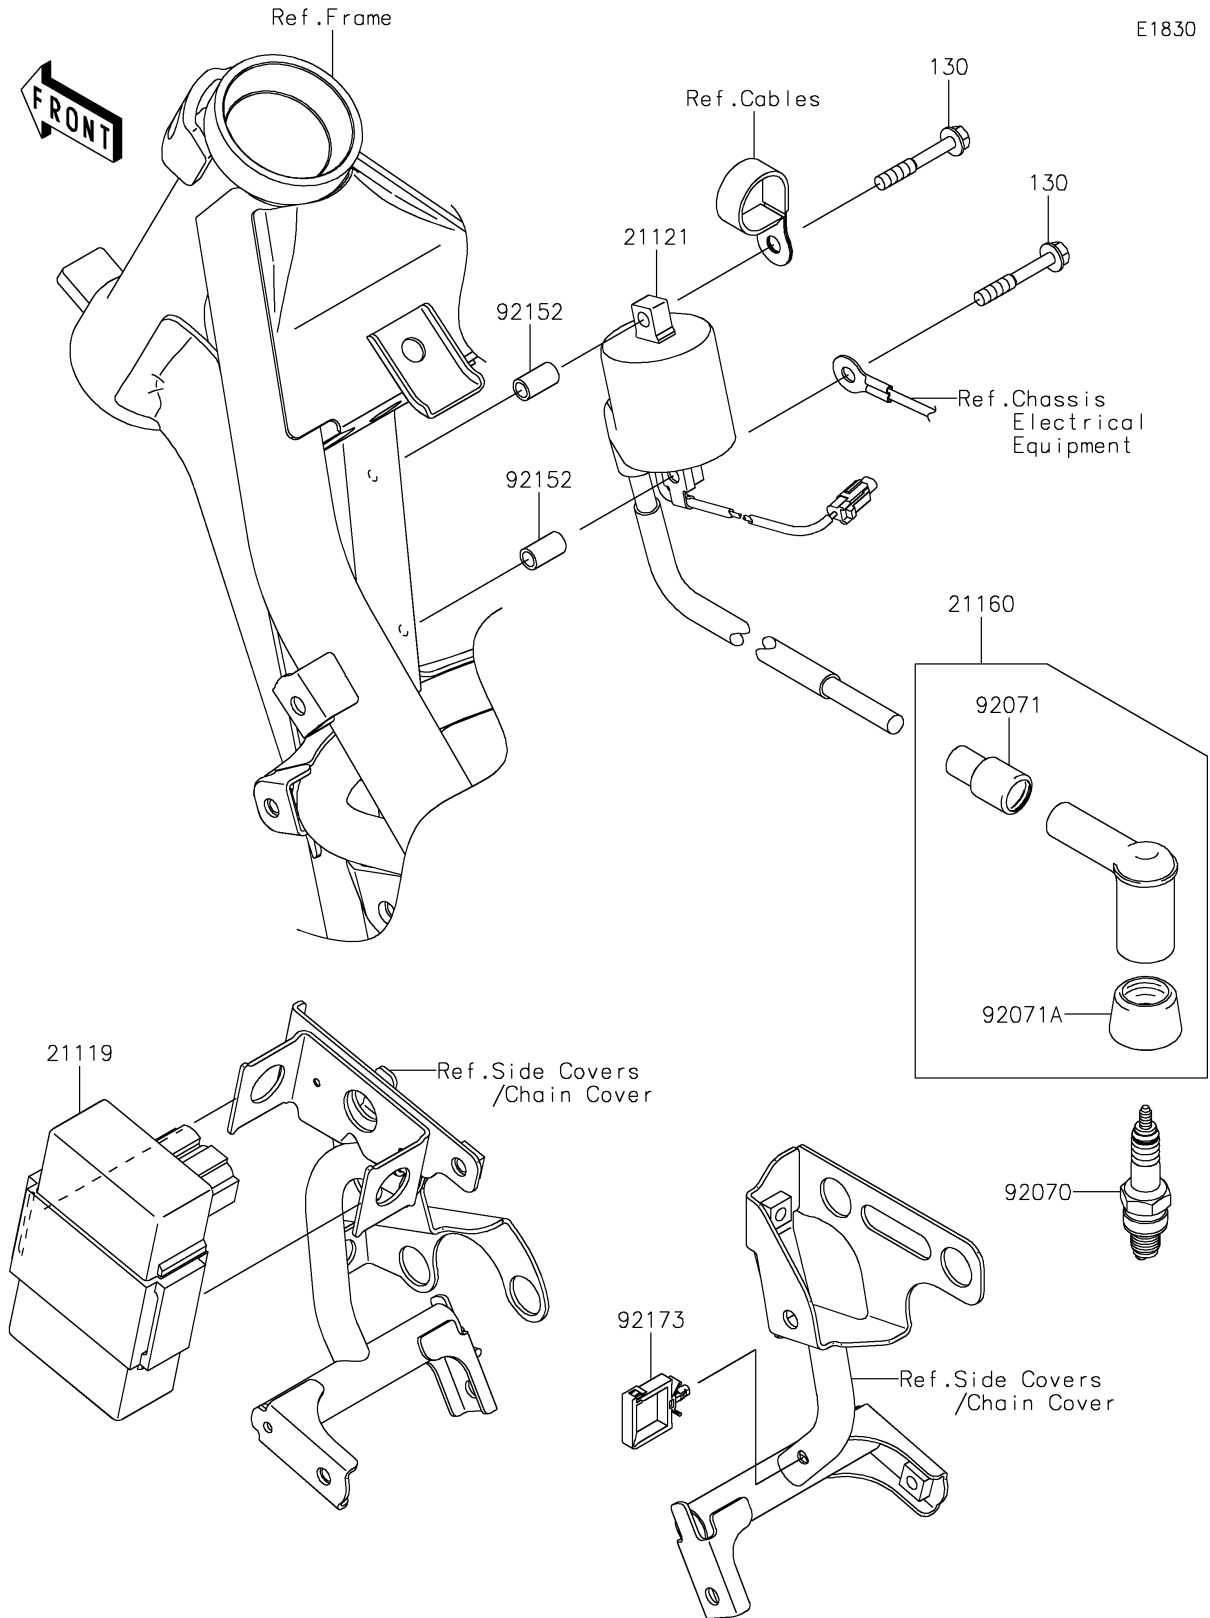

# 2025 KLX150L (Indonesia Only) PARTS DIAGRAM

## Ignition System

## 2025 KLX150L (Indonesia Only) PARTS LIST

### Ignition System

ITEM NAME	PART NUMBER	QUANTITY
IGNITER (Ref # 21119)	21119-0601	1
COIL-IGNITION (Ref # 21121)	21121-0036	1
CAP-ASSY-PLUG (Ref # 21160)	21160-0001	1
PLUG-SPARK,CR7HSA (Ref # 92070)	92070-0037	1
GROMMET (Ref # 92071)	92071-0001	1
GROMMET (Ref # 92071A)	92071-0002	1
COLLAR,5.6X8X14.5 (Ref # 92152)	92152-2318	2
CLAMP (Ref # 92173)	92173-1513	1
BOLT-FLANGED,5X35 (Ref # 130)	130BA0535	2