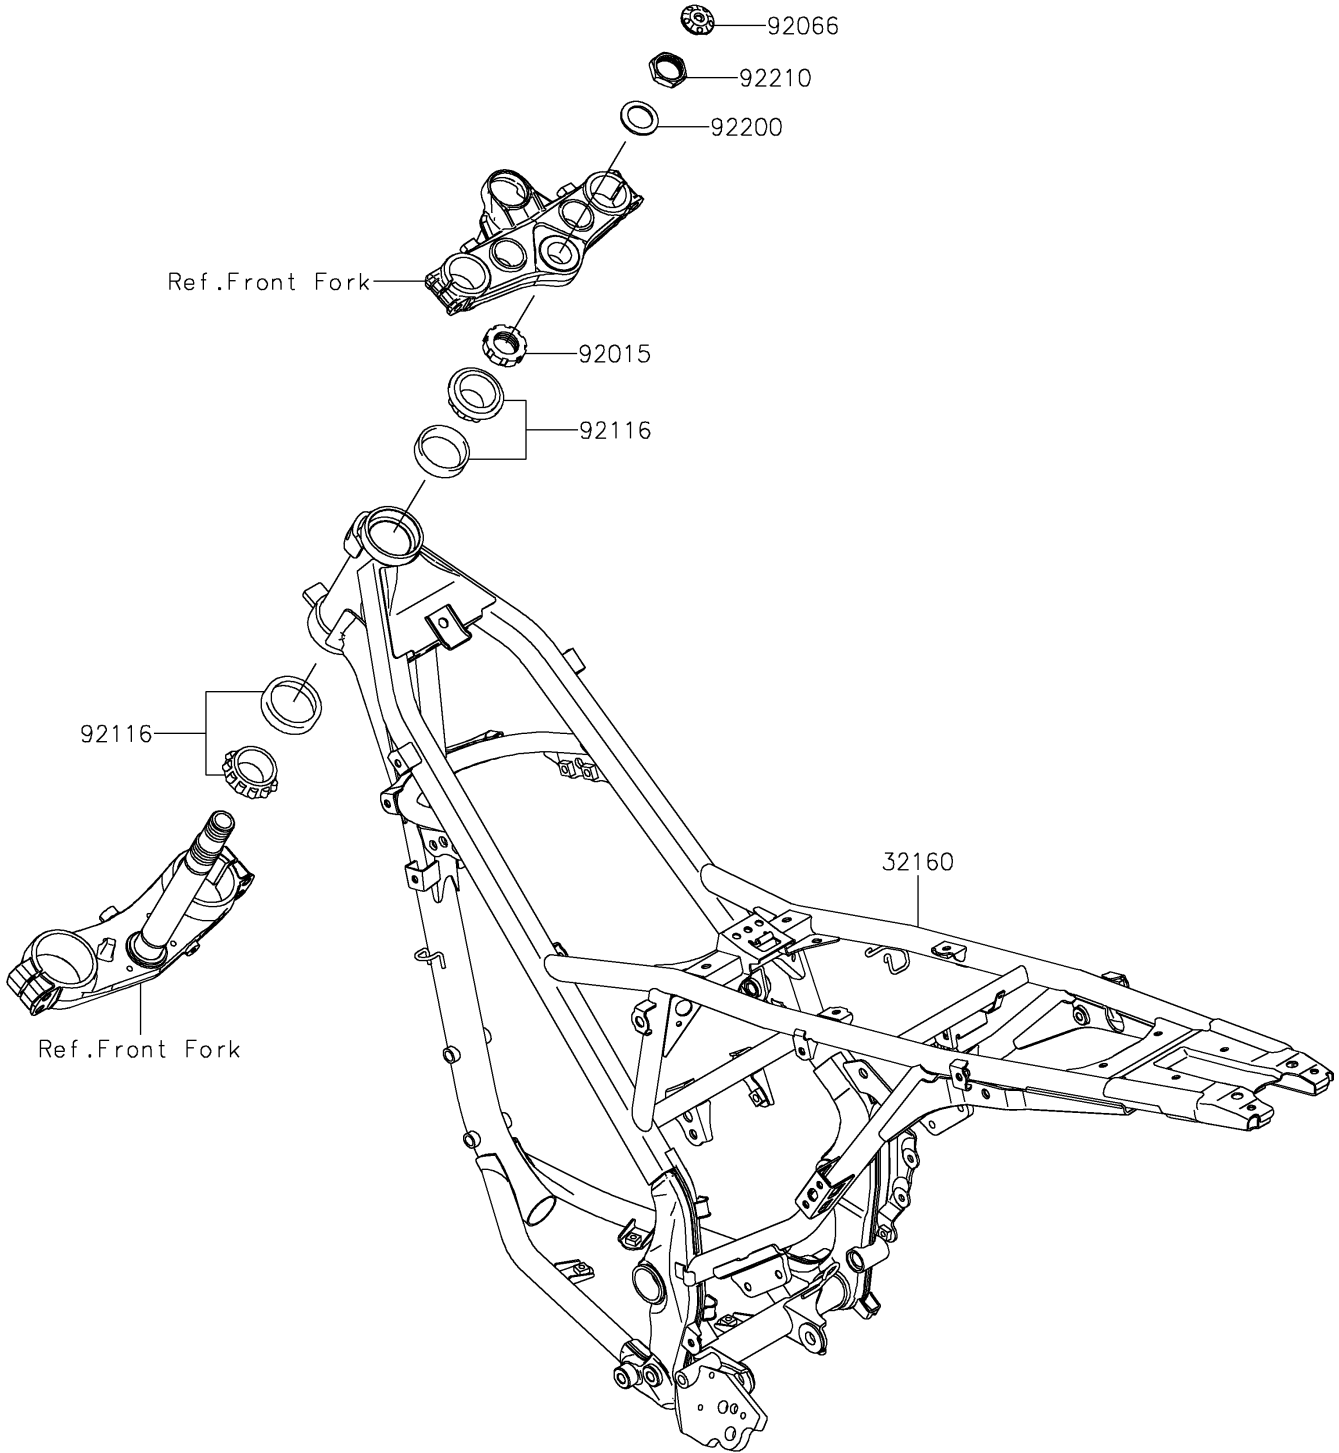

2025 KLX150L (Indonesia Only) PARTS DIAGRAM

Frame

F2120

2025 KLX150L (Indonesia Only) PARTS LIST

Frame

ITEM NAME	PART NUMBER	QUANTITY
FRAME-COMP,P.SILVER (Ref # 32160)	32160-1951-458	1
NUT,STEERING STEM,25MM (Ref # 92015)	92015-1684	1
PLUG (Ref # 92066)	92066-0162	1
BEARING-ROLLER,H1-CAP32005JRRS (Ref # 92116)	92116-1065	2
WASHER,23X34X2.2 (Ref # 92200)	92200-0891	1
NUT,STEERING STEM,22MM (Ref # 92210)	92210-1521	1