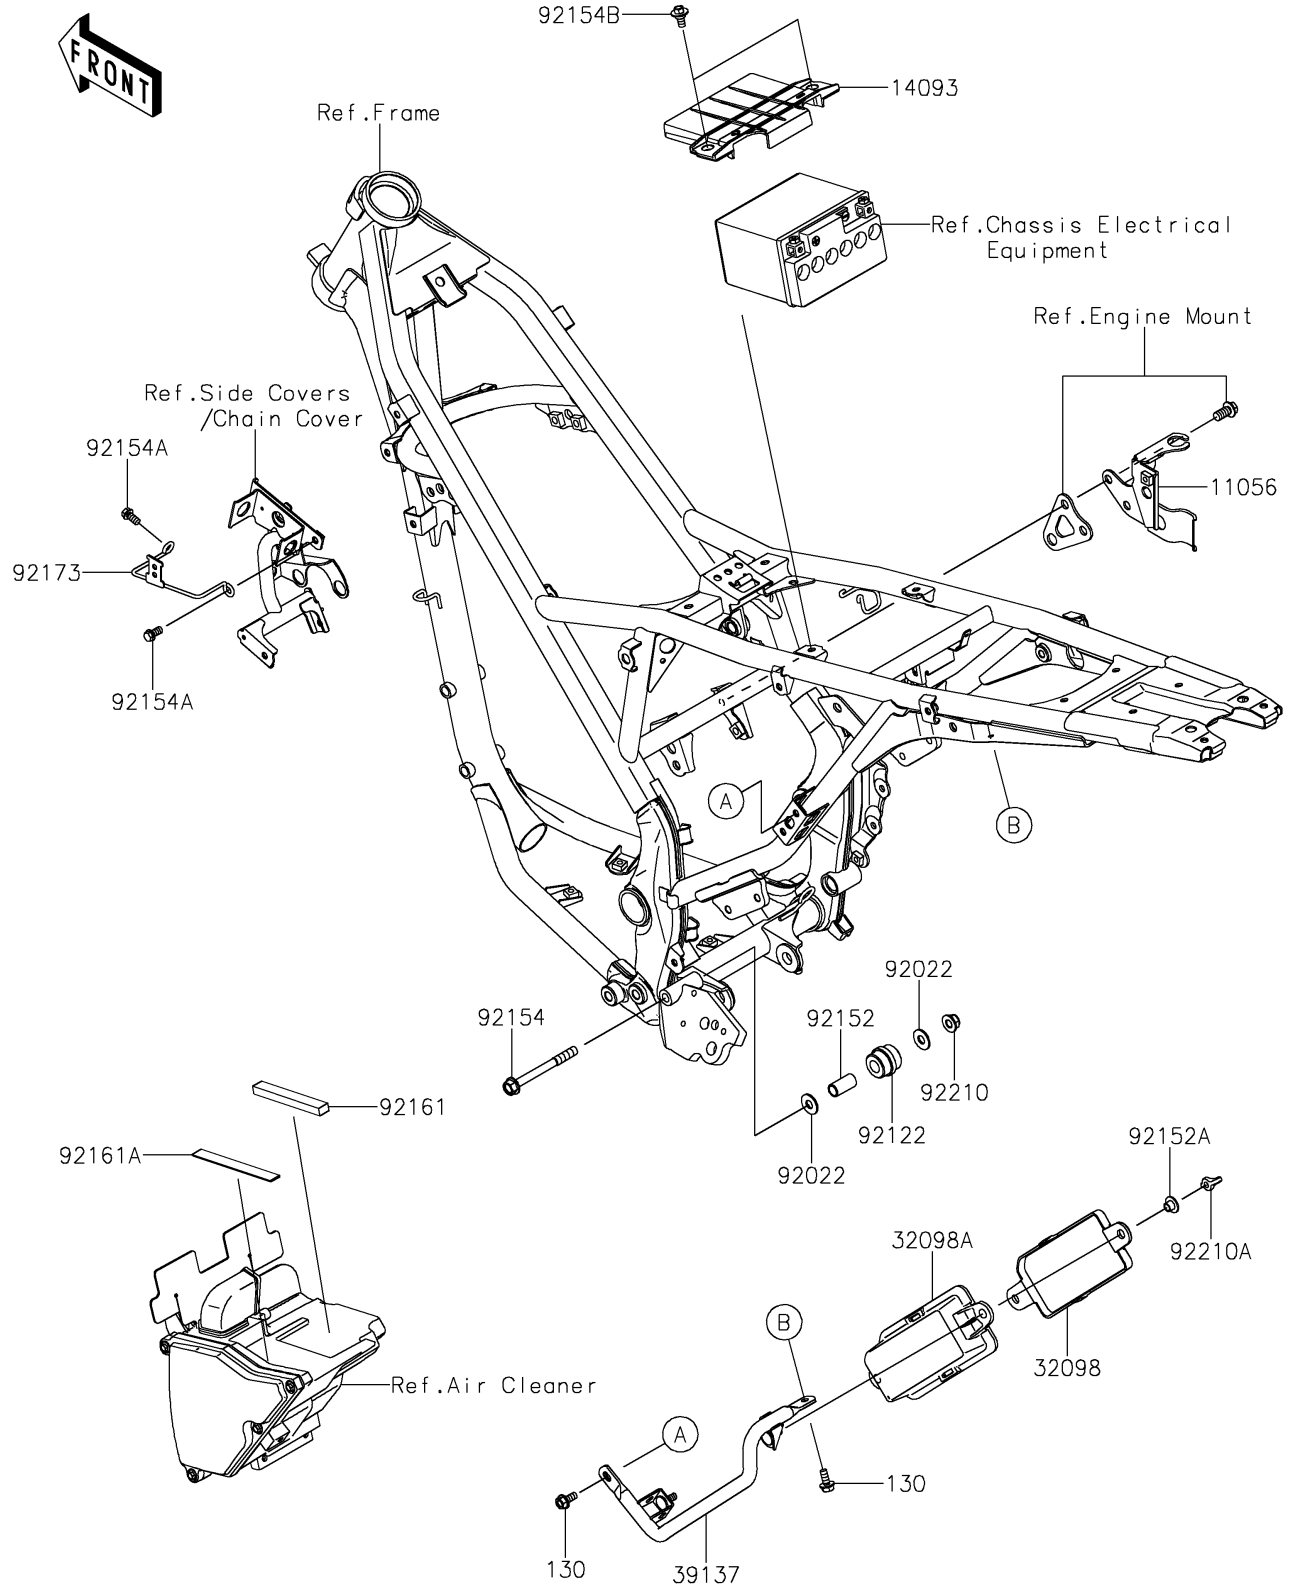

# 2024 KLX150L (Indonesia Only) PARTS DIAGRAM

Frame Fittings(KRFNN/KSFNN/KSFAN)

F2131

## 2024 KLX150L (Indonesia Only) PARTS LIST

Frame Fittings(KRFNN/KSFNN/KSFAN)

ITEM NAME	PART NUMBER	QUANTITY
BRACKET,RESERVOIR (Ref # 11056)	11056-7776	1
COVER,BATTERY (Ref # 14093)	14093-1247	1
CASE-TOOL,UPP (Ref # 32098)	32098-0027	1
CASE-TOOL,LWR (Ref # 32098A)	32098-0028	1
STAY-COMP (Ref # 39137)	39137-0724	1
WASHER,8.5X20X1.6 (Ref # 92022)	92022-1561	2
ROLLER,GUIDE CHAIN (Ref # 92122)	92122-0041	1
COLLAR,9.5X12.5X25 (Ref # 92152)	92152-1881	1
COLLAR,6.3X8.3X16 (Ref # 92152A)	92152-2463	2
BOLT,FLANGED,8X80 (Ref # 92154)	92154-1355	1
BOLT,FLANGED,6X12 (Ref # 92154A)	92154-2753	2
BOLT,FLANGED,6X13 (Ref # 92154B)	92154-4411	2
DAMPER,12X88X8 (Ref # 92161)	92161-2445	1
DAMPER,12X105X1.5 (Ref # 92161A)	92161-2446	1
CLAMP (Ref # 92173)	92173-2492	1
NUT,LOCK,FLANGED,8MM (Ref # 92210)	92210-0140	1
NUT,WING,6MM (Ref # 92210A)	92210-1603	2
BOLT-FLANGED,6X14 (Ref # 130)	130BA0614	2