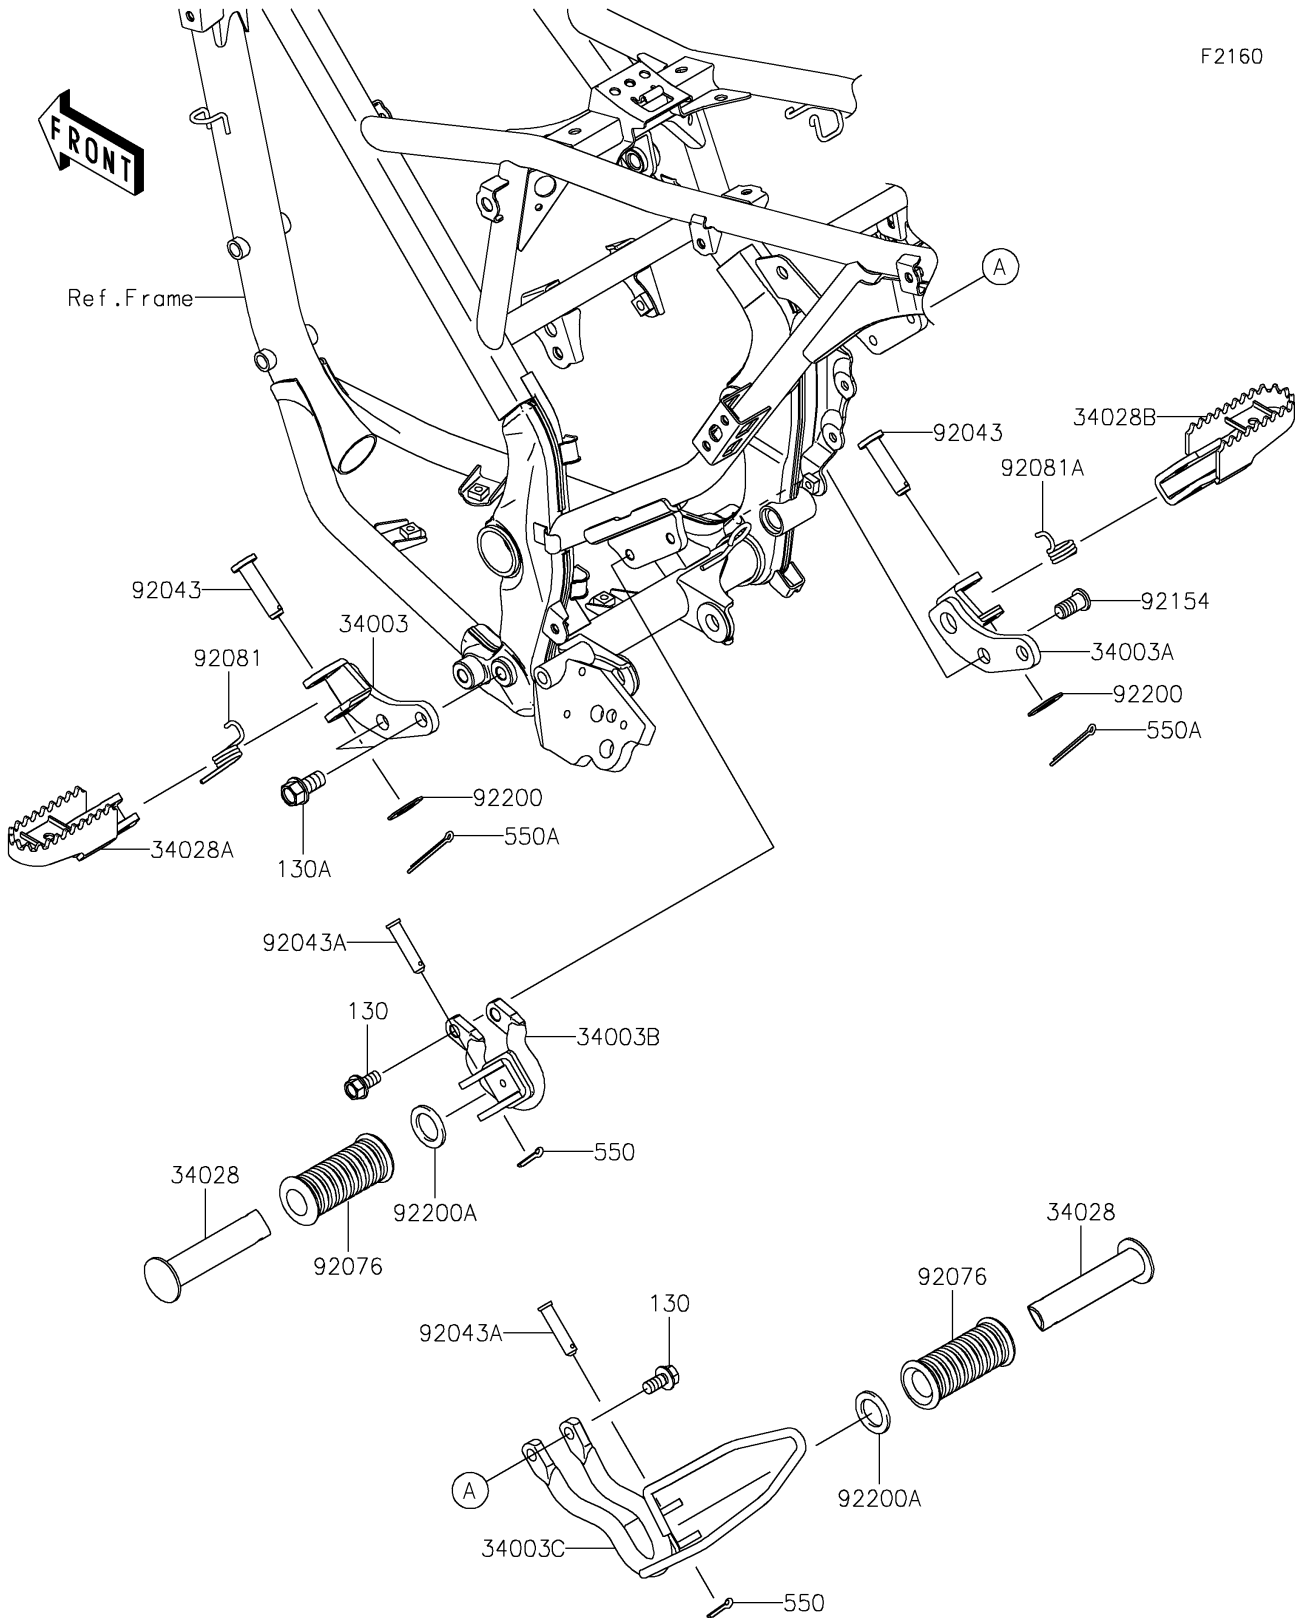

2025 KLX150L (Indonesia Only) PARTS DIAGRAM

Footrests

2025 KLX150L (Indonesia Only) PARTS LIST

Footrests

ITEM NAME	PART NUMBER	QUANTITY
HOLDER-STEP,FR,LH,P.SILVER (Ref # 34003)	34003-0128-458	1
HOLDER-STEP,FR,RH,P.SILVER (Ref # 34003A)	34003-0131-458	1
HOLDER-STEP,RR,LH,P.SILVER (Ref # 34003B)	34003-0191-458	1
HOLDER-STEP,RR,RH,P.SILVER (Ref # 34003C)	34003-0192-458	1
STEP,RR (Ref # 34028)	34028-0368	2
STEP,FR,LH,P.SILVER (Ref # 34028A)	34028-0400-458	1
STEP,FR,RH,P.SILVER (Ref # 34028B)	34028-0401-458	1
PIN,10X35 (Ref # 92043)	92043-0744	2
PIN,6X35 (Ref # 92043A)	92043-0799	2
DAMPER (Ref # 92076)	92076-020	2
SPRING,STEP,LH (Ref # 92081)	92081-1606	1
SPRING,STEP,RH (Ref # 92081A)	92081-1607	1
BOLT,SOCKET,10X20 (Ref # 92154)	92154-1180	2
WASHER,10.5X20X1.0 (Ref # 92200)	92200-0870	2
WASHER,20X30X2.3 (Ref # 92200A)	92200-1928	2
BOLT-FLANGED,8X16 (Ref # 130)	130CA0816	4
BOLT-FLANGED,10X20 (Ref # 130A)	130CA1020	2
PIN-COTTER,2.0X15 (Ref # 550)	550AA2015	2
PIN-COTTER,2.0X18 (Ref # 550A)	550AA2018	2