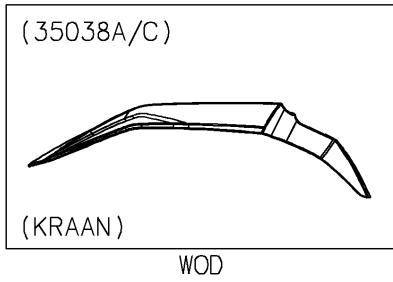

2024 KLX150L (Indonesia Only) PARTS DIAGRAM

Front Fender(s)

F2171

2024 KLX150L (Indonesia Only) PARTS LIST

Front Fender(s)

ITEM NAME	PART NUMBER	QUANTITY
FENDER-FRONT,L.GREEN (Ref # 35038)	35038-0029-290	1
FENDER-FRONT,V.ORANGE (Ref # 35038C)	35038-0029-63L	1
COLLAR,6.6X9X6 (Ref # 92152)	92152-1999	4
BOLT-FLANGED,6X18 (Ref # 130)	130BA0618	4