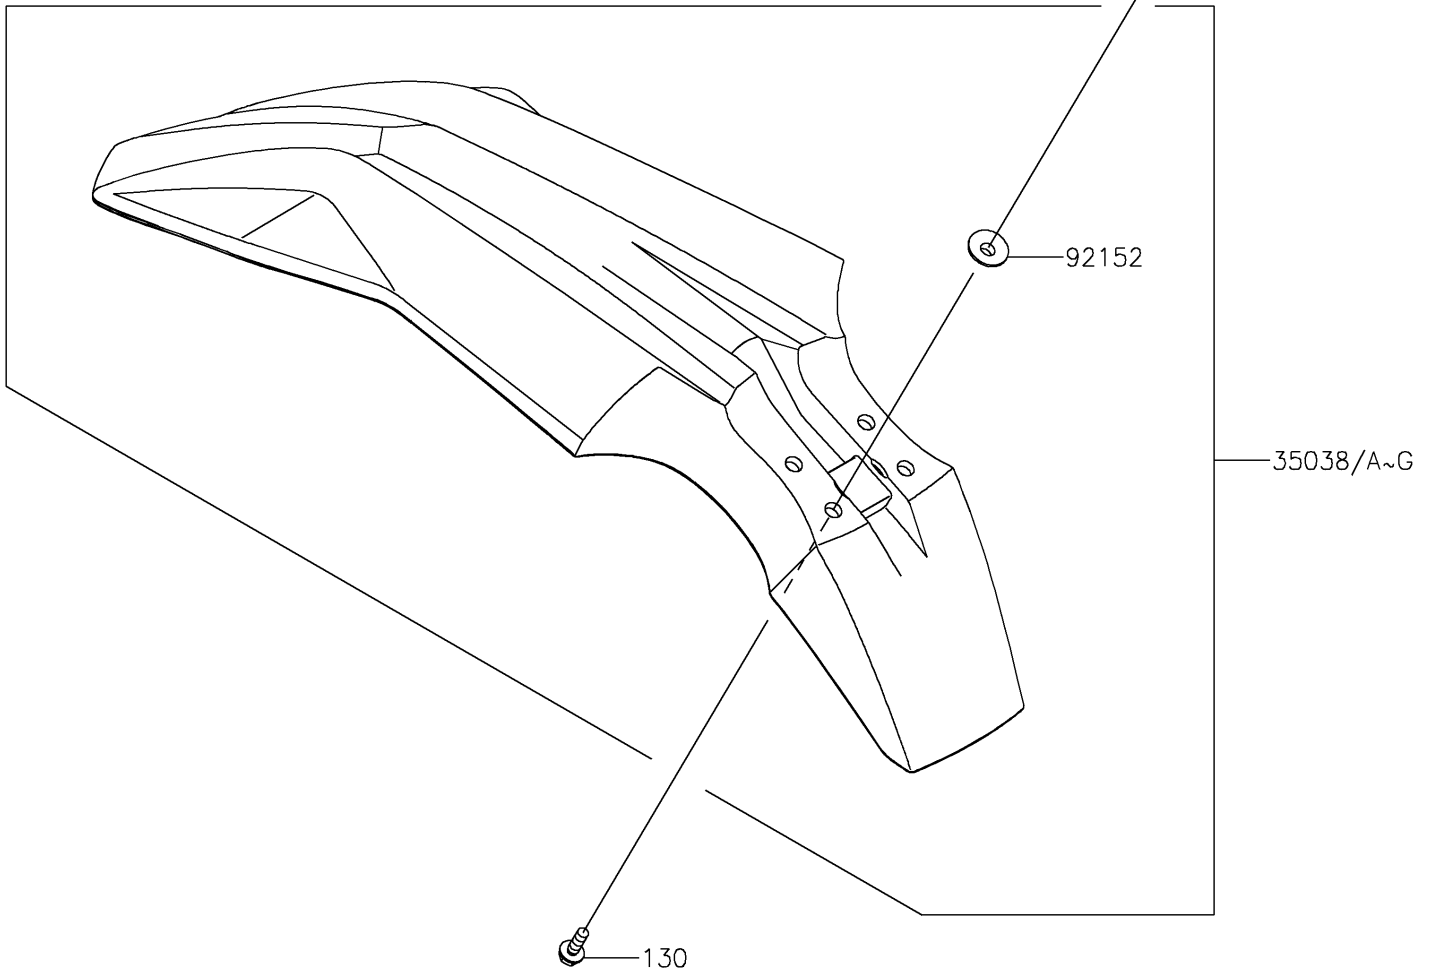

2024 KLX150L (Indonesia Only) PARTS DIAGRAM

Front Fender(s)

F2171

2024 KLX150L (Indonesia Only) PARTS LIST

Front Fender(s)

ITEM NAME	PART NUMBER	QUANTITY
FENDER-FRONT,L.GREEN (Ref # 35038)	35038-0029-290	1
FENDER-FRONT,V.ORANGE (Ref # 35038C)	35038-0029-63L	1
COLLAR,6.6X9X6 (Ref # 92152)	92152-1999	4
BOLT-FLANGED,6X18 (Ref # 130)	130BA0618	4