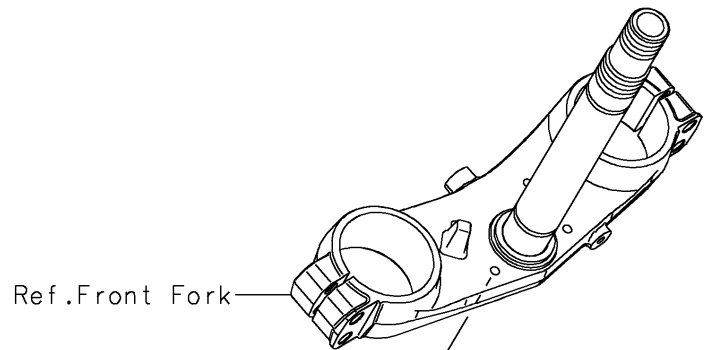

2024 KLX150L (Indonesia Only) PARTS DIAGRAM

Front Fender(s)

F2171

2024 KLX150L (Indonesia Only) PARTS LIST

Front Fender(s)

ITEM NAME	PART NUMBER	QUANTITY
FENDER-FRONT,L.GREEN (Ref # 35038)	35038-0029-290	1
FENDER-FRONT,V.ORANGE (Ref # 35038C)	35038-0029-63L	1
COLLAR,6.6X9X6 (Ref # 92152)	92152-1999	4
BOLT-FLANGED,6X18 (Ref # 130)	130BA0618	4