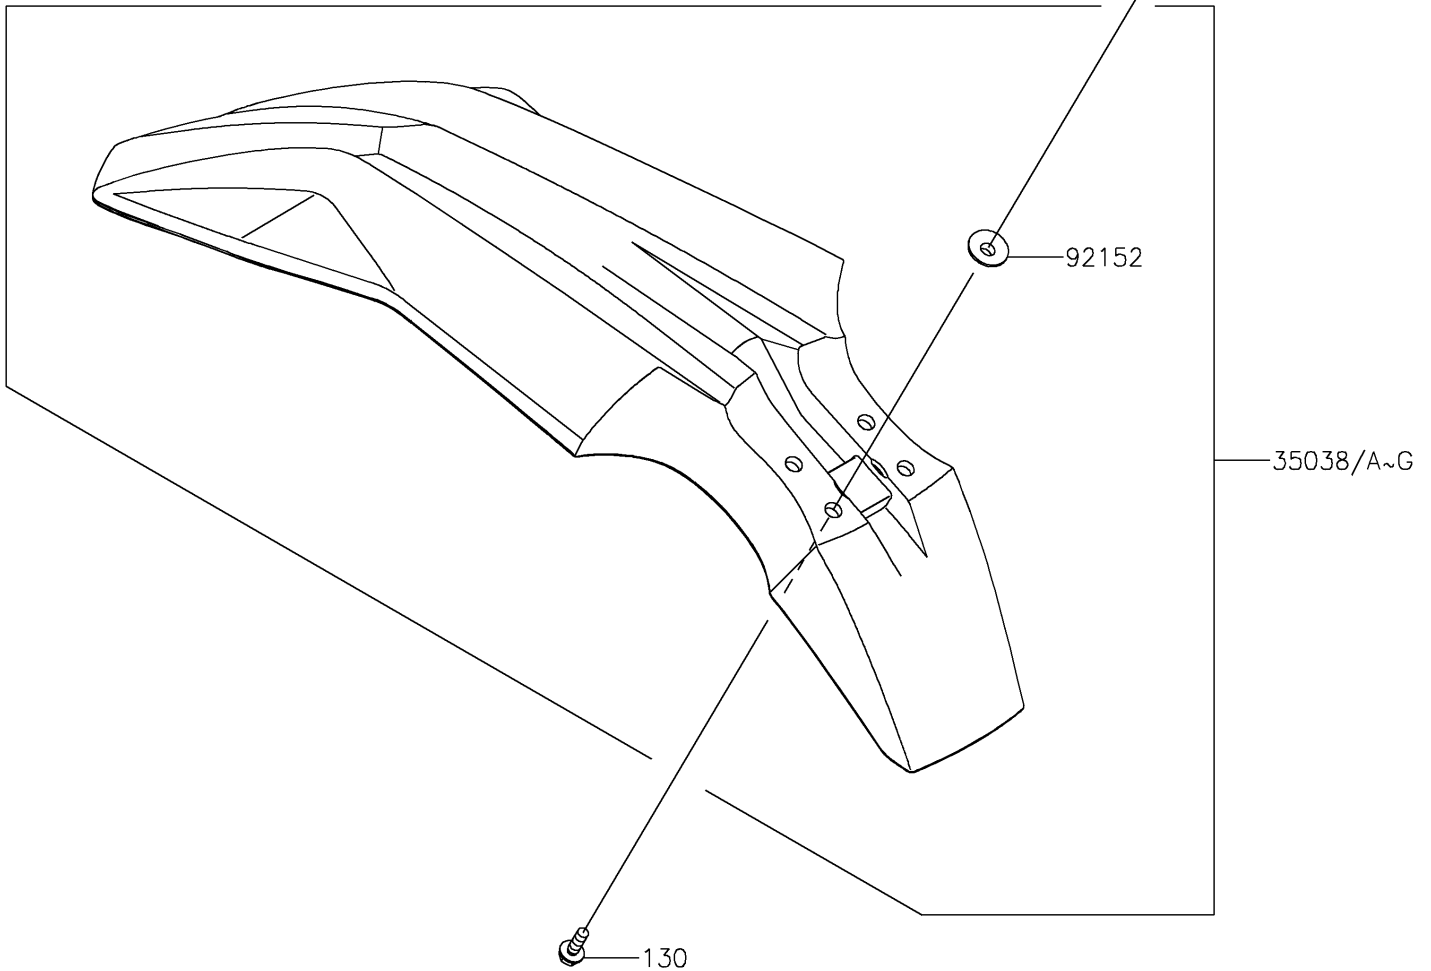

# 2024 KLX150L (Indonesia Only) PARTS DIAGRAM

Front Fender(s)

F2171

## 2024 KLX150L (Indonesia Only) PARTS LIST

Front Fender(s)

ITEM NAME	PART NUMBER	QUANTITY
FENDER-FRONT,L.GREEN (Ref # 35038)	35038-0029-290	1
COLLAR,6.6X9X6 (Ref # 92152)	92152-1999	4
BOLT-FLANGED,6X18 (Ref # 130)	130BA0618	4