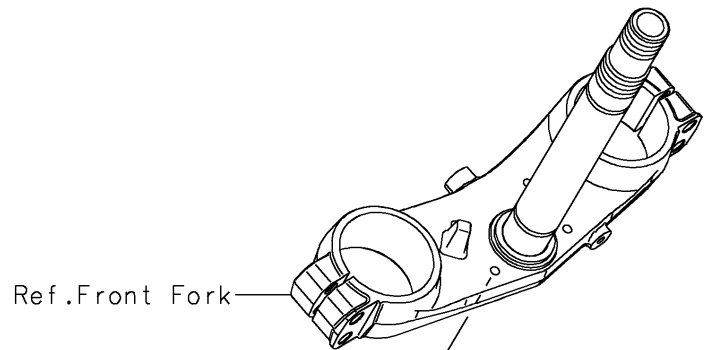

# 2024 KLX150L (Indonesia Only) PARTS DIAGRAM

Front Fender(s)

F2171

## 2024 KLX150L (Indonesia Only) PARTS LIST

Front Fender(s)

ITEM NAME	PART NUMBER	QUANTITY
FENDER-FRONT,L.GREEN (Ref # 35038)	35038-0029-290	1
COLLAR,6.6X9X6 (Ref # 92152)	92152-1999	4
BOLT-FLANGED,6X18 (Ref # 130)	130BA0618	4