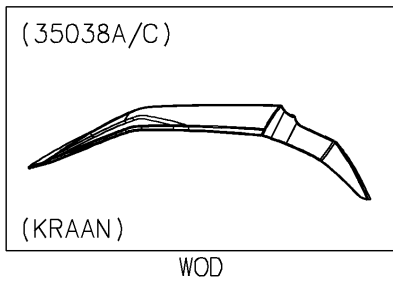

# 2024 KLX150L (Indonesia Only) PARTS DIAGRAM

Front Fender(s)

F2171

## 2024 KLX150L (Indonesia Only) PARTS LIST

Front Fender(s)

ITEM NAME	PART NUMBER	QUANTITY
FENDER-FRONT,L.GREEN (Ref # 35038)	35038-0029-290	1
COLLAR,6.6X9X6 (Ref # 92152)	92152-1999	4
BOLT-FLANGED,6X18 (Ref # 130)	130BA0618	4