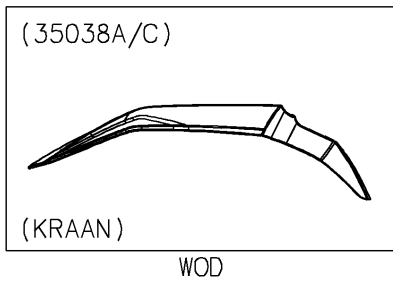

2025 KLX150L (Indonesia Only) PARTS DIAGRAM

Front Fender(s)

F2171

2025 KLX150L (Indonesia Only) PARTS LIST

Front Fender(s)

ITEM NAME	PART NUMBER	QUANTITY
FENDER-FRONT,S.YELLOW (Ref # 35038A)	35038-0029-33H	1
FENDER-FRONT,D.BLUE (Ref # 35038B)	35038-0029-63K	1
FENDER-FRONT,N.GREEN (Ref # 35038F)	35038-0029-67F	1
COLLAR,6.6X9X6 (Ref # 92152)	92152-1999	4
BOLT-FLANGED,6X18 (Ref # 130)	130BA0618	4