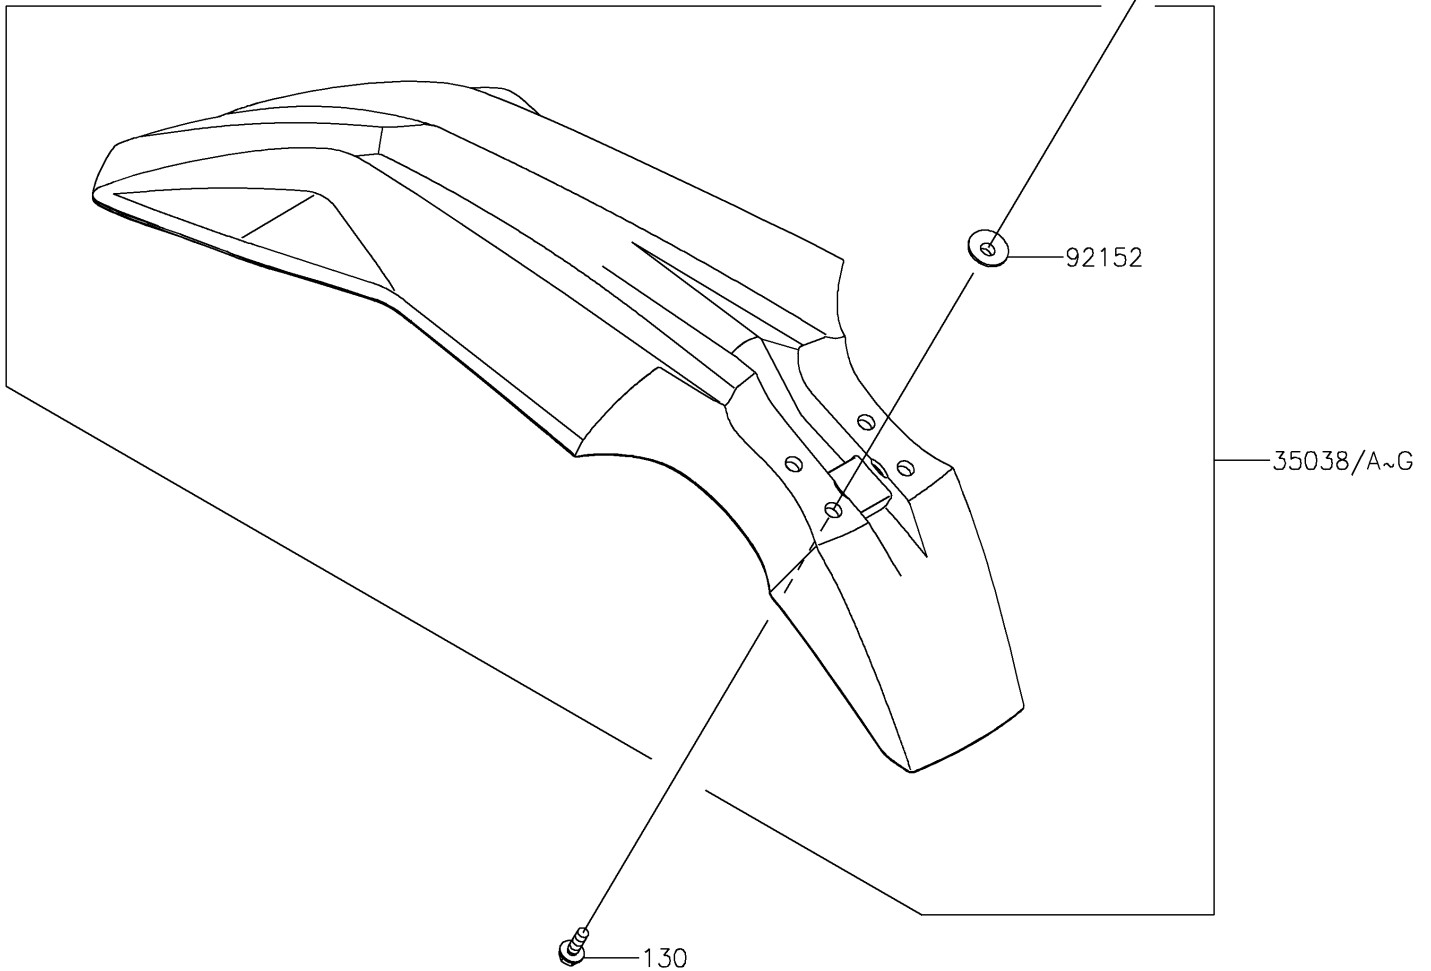

2025 KLX150L (Indonesia Only) PARTS DIAGRAM

Front Fender(s)

F2171

2025 KLX150L (Indonesia Only) PARTS LIST

Front Fender(s)

ITEM NAME	PART NUMBER	QUANTITY
FENDER-FRONT,S.YELLOW (Ref # 35038A)	35038-0029-33H	1
FENDER-FRONT,D.BLUE (Ref # 35038B)	35038-0029-63K	1
FENDER-FRONT,N.GREEN (Ref # 35038F)	35038-0029-67F	1
COLLAR,6.6X9X6 (Ref # 92152)	92152-1999	4
BOLT-FLANGED,6X18 (Ref # 130)	130BA0618	4