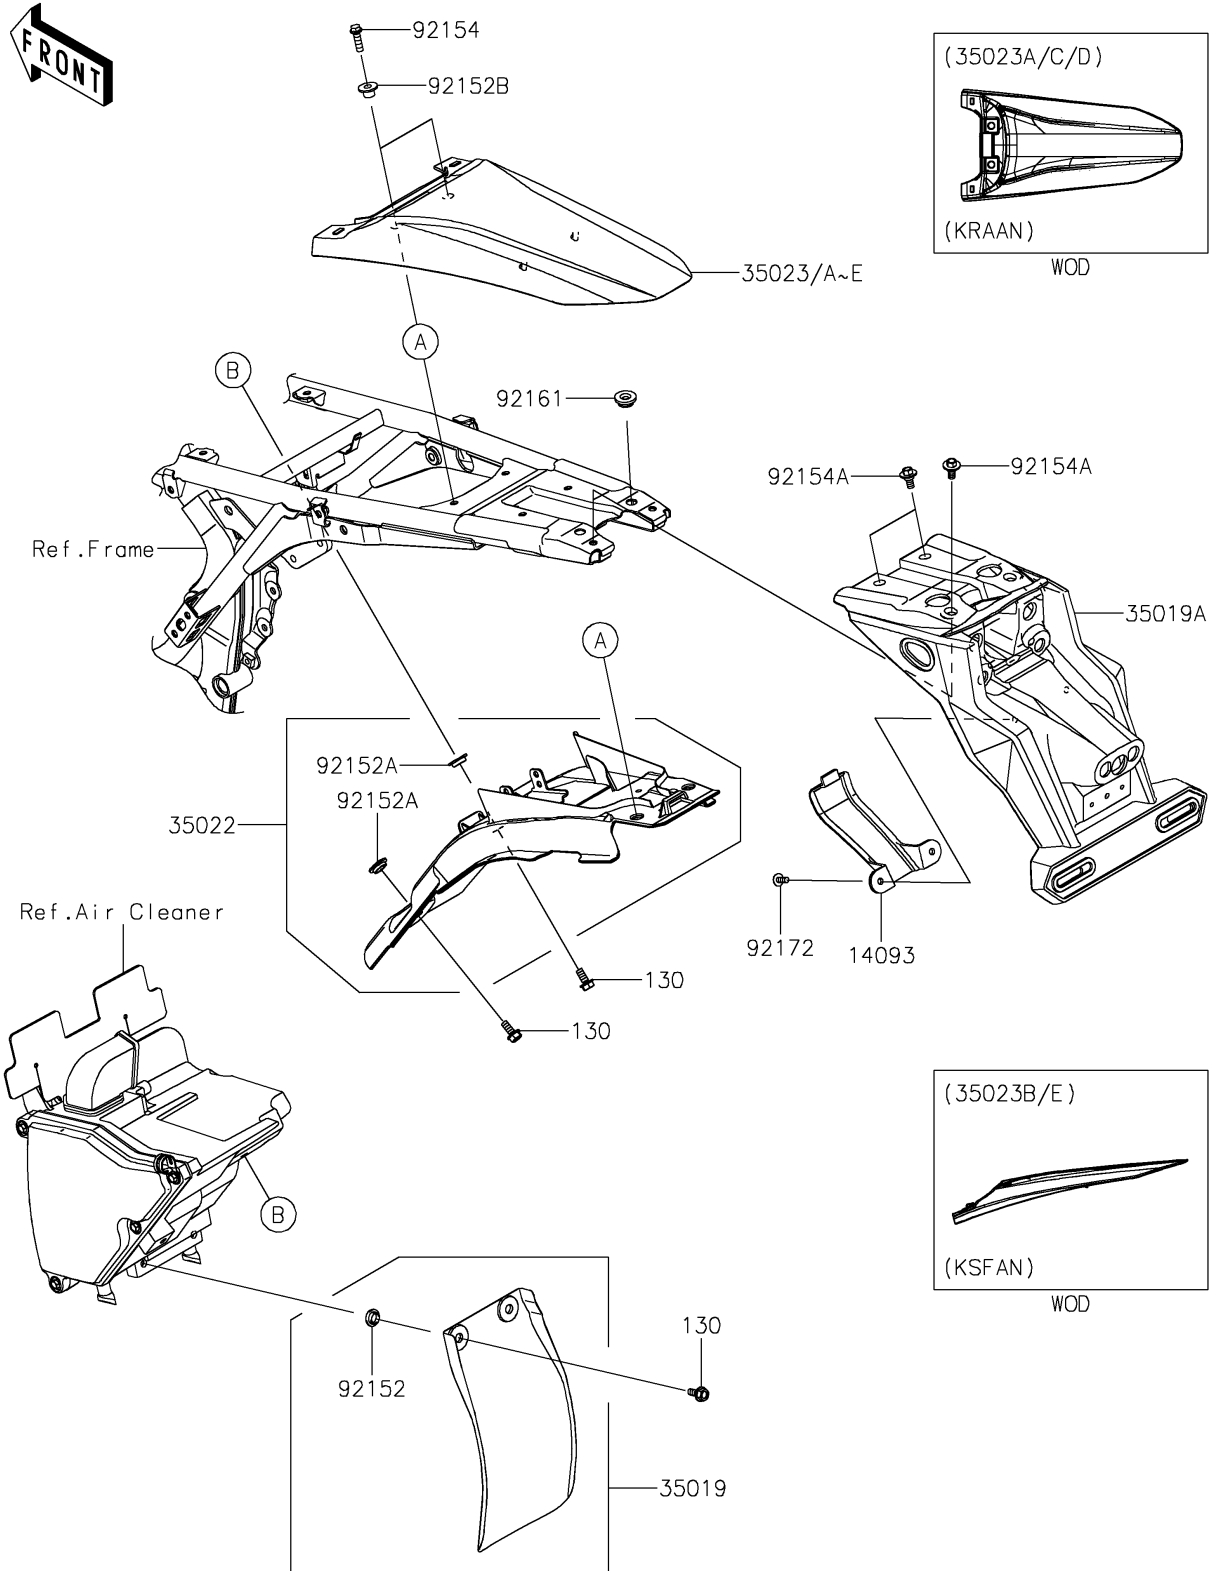

2025 KLX150L (Indonesia Only) PARTS DIAGRAM

Rear Fender(s)

F2172

2025 KLX150L (Indonesia Only) PARTS LIST

Rear Fender(s)

ITEM NAME	PART NUMBER	QUANTITY
COVER (Ref # 14093)	14093-1246	1
FLAP,RR FENDER,FR (Ref # 35019)	35019-0599	1
FLAP (Ref # 35019A)	35019-0692	1
FENDER-COMP-REAR (Ref # 35022)	35022-0116	1
FENDER-REAR,D.BLUE (Ref # 35023A)	35023-0486-63K	1
FENDER-REAR,N.GREEN (Ref # 35023C)	35023-0486-67F	1
COLLAR,8.8X16X4 (Ref # 92152)	92152-1731	2
COLLAR,8.8X16X4 (Ref # 92152A)	92152-2185	2
COLLAR (Ref # 92152B)	92152-2729	2
BOLT,FLANGED,6X20 (Ref # 92154)	92154-1219	2
BOLT,FLANGED,6X13 (Ref # 92154A)	92154-4411	4
DAMPER (Ref # 92161)	92161-1531	2
SCREW,5X12 (Ref # 92172)	92172-1095	2
BOLT-FLANGED,6X14 (Ref # 130)	130BA0614	4