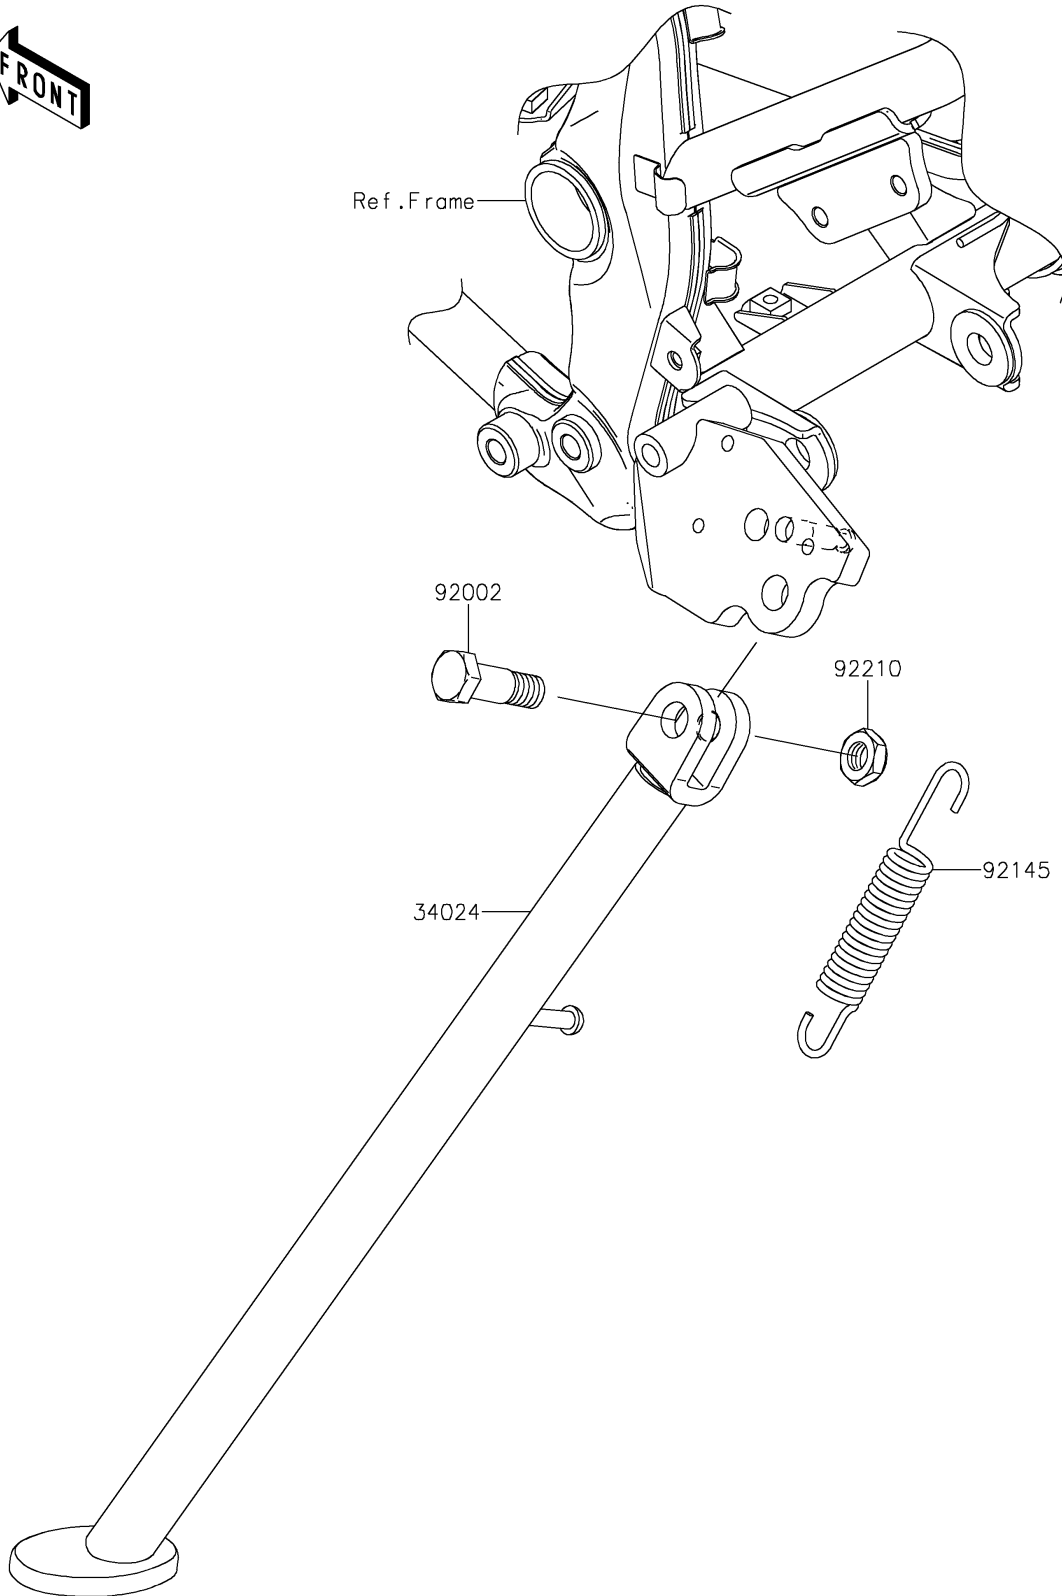

2024 KLX150L (Indonesia Only) PARTS DIAGRAM

Stand(s)

F2190

2024 KLX150L (Indonesia Only) PARTS LIST

Stand(s)

ITEM NAME	PART NUMBER	QUANTITY
STAND-SIDE,P.SILVER (Ref # 34024)	34024-0121-458	1
BOLT,SIDE STAND (Ref # 92002)	92002-1813	1
SPRING (Ref # 92145)	92145-1588	1
NUT,LOCK,10MM (Ref # 92210)	92210-1672	1