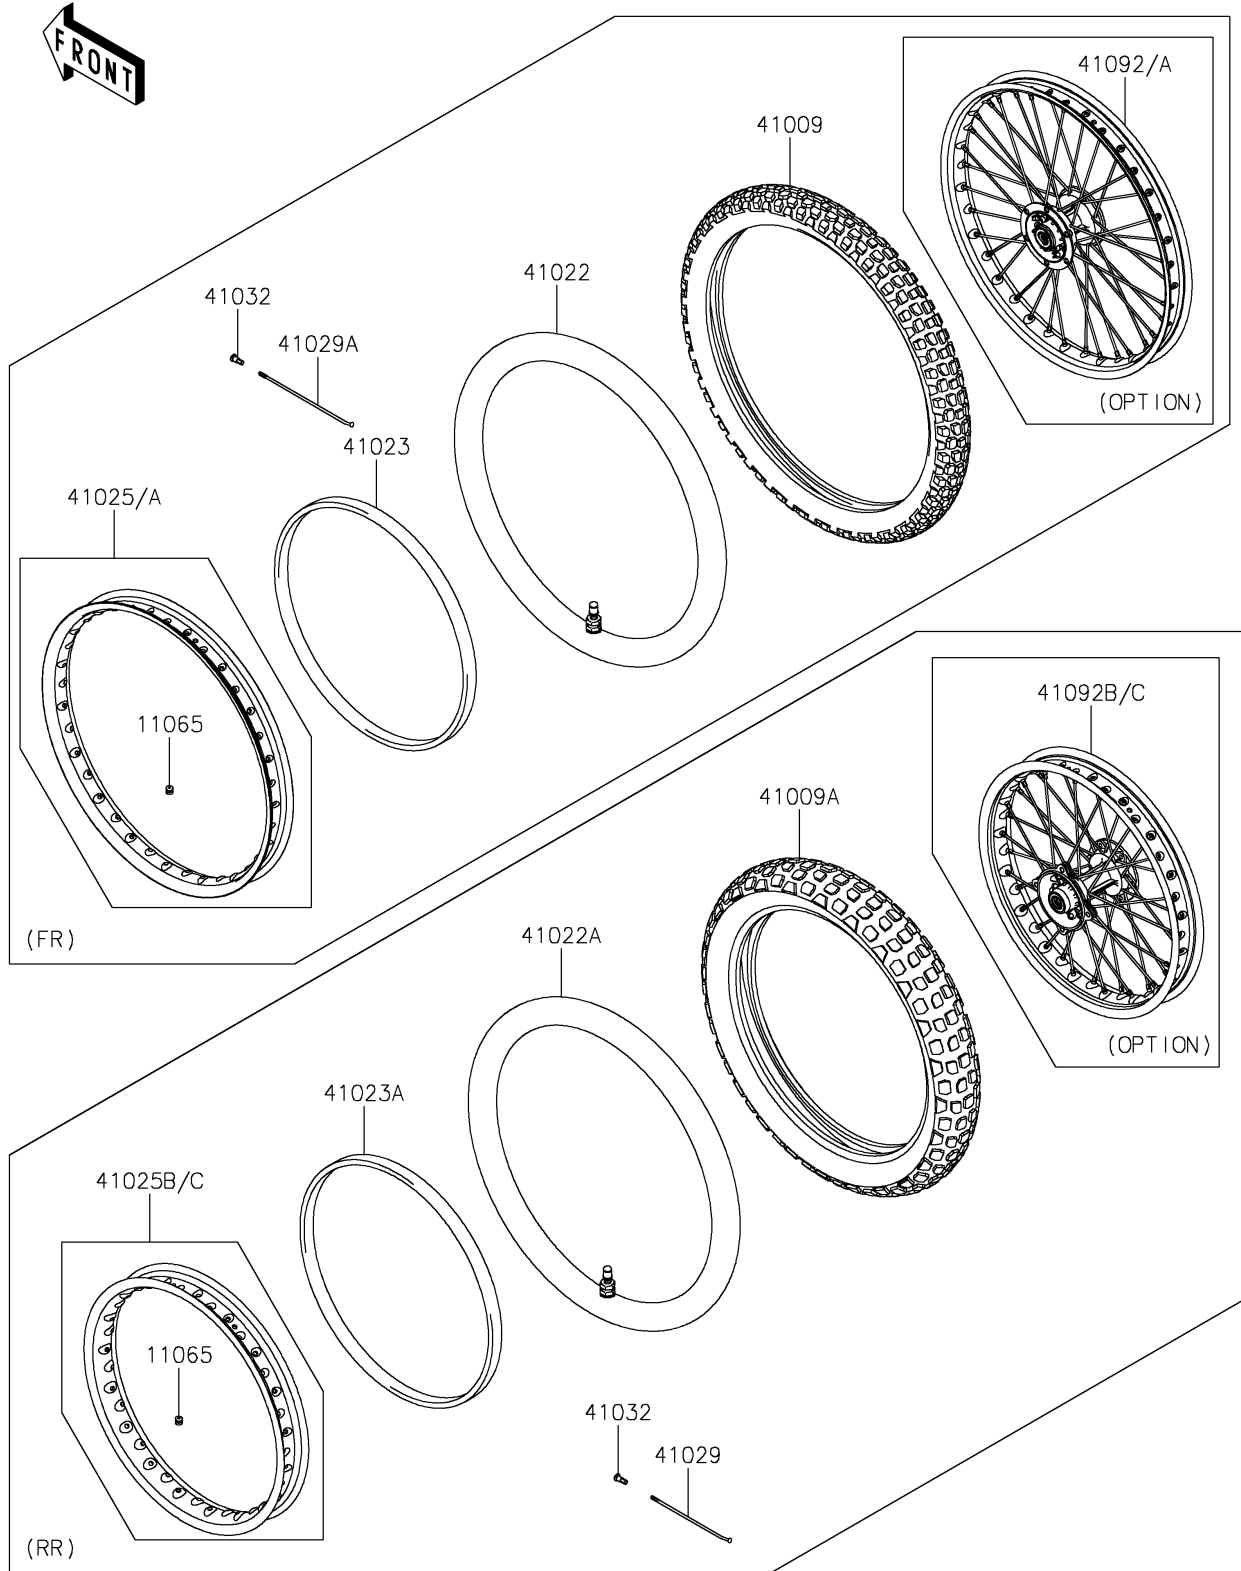

2024 KLX150L (Indonesia Only) PARTS DIAGRAM

Tires

F2210

2024 KLX150L (Indonesia Only) PARTS LIST

Tires

ITEM NAME	PART NUMBER	QUANTITY
CAP,BEAD STOPPER (Ref # 11065)	11065-0384	2
TIRE,FR,2.75-21 45P,GP-21F (Ref # 41009)	41009-0598	1
TIRE,RR,4.10-18 59P,GP-22R (Ref # 41009A)	41009-0599	1
TUBE-TIRE,2.75-21 (Ref # 41022)	41022-0066	1
TUBE-TIRE,4.10-18 (Ref # 41022A)	41022-0067	1
BAND-RIM,2.75-21 (Ref # 41023)	41023-0028	1
BAND-RIM,4.10-18 (Ref # 41023A)	41023-0029	1
RIM,FR,21X1.60,SILVER (Ref # 41025)	41025-0365-WA	1
RIM,FR,21X1.60,BLACK (Ref # 41025A)	41025-0365-WC	1
RIM,RR,18X1.85,SILVER (Ref # 41025B)	41025-0366-WA	1
RIM,RR,18X1.85,BLACK (Ref # 41025C)	41025-0366-WC	1
SPOKE-INNER,191.5MMX162D (Ref # 41029)	41029-0090	36
SPOKE-INNER,228MMX159D (Ref # 41029A)	41029-0119	36
NIPPLE-SPOKE (Ref # 41032)	41032-0010	72
WHEEL-SUB ASSY,FR,SILVER (Ref # 41092)	41092-0028-WA	1
WHEEL-SUB ASSY,BLACK (Ref # 41092A)	41092-0028-WC	1
WHEEL-SUB ASSY,SILVER (Ref # 41092B)	41092-0029-WA	1
WHEEL-SUB ASSY,BLACK (Ref # 41092C)	41092-0029-WC	1