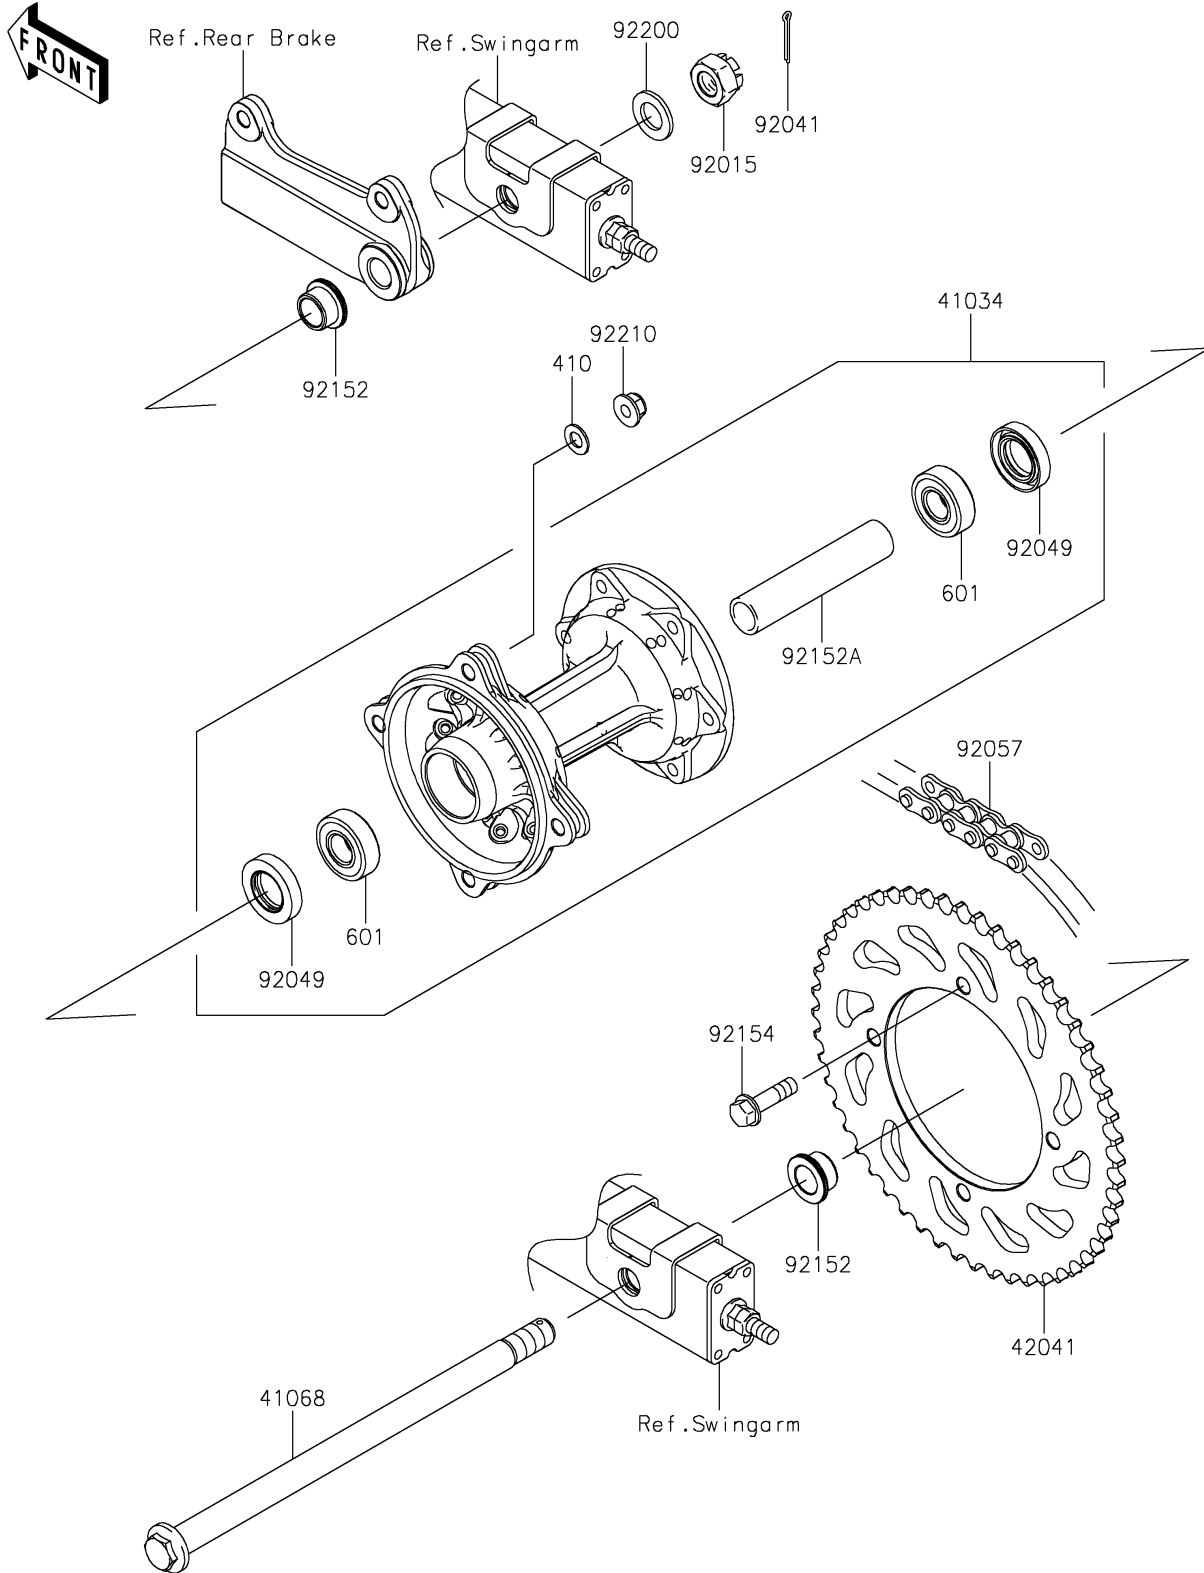

# 2025 KLX150L (Indonesia Only) PARTS DIAGRAM

Rear Hub

F2240

## 2025 KLX150L (Indonesia Only) PARTS LIST

### Rear Hub

ITEM NAME	PART NUMBER	QUANTITY
DRUM-ASSY,RR (Ref # 41034)	41034-0596	1
AXLE,RR,14X264.5 (Ref # 41068)	41068-0075	1
SPROCKET-HUB,52T (Ref # 42041)	42041-0146	1
NUT,CASTLE,14MM (Ref # 92015)	92015-1765	1
COTTER,3X35 (Ref # 92041)	92041-0010	1
SEAL-OIL (Ref # 92049)	92049-0114	2
CHAIN,DRIVE,428HX132L (Ref # 92057)	92057-0642	1
COLLAR,15.1X20X12.8 (Ref # 92152)	92152-2246	2
COLLAR,15.1X20X106 (Ref # 92152A)	92152-2493	1
BOLT,FLANGED,8X30 (Ref # 92154)	92154-3760	4
WASHER,14.2X26X3.2 (Ref # 92200)	92200-0873	1
NUT,8MM (Ref # 92210)	92210-0570	4
WASHER-PLAIN-SMALL,8MM (Ref # 410)	410AA0800	4
BEARING-BALL (Ref # 601)	601B6202UU	2